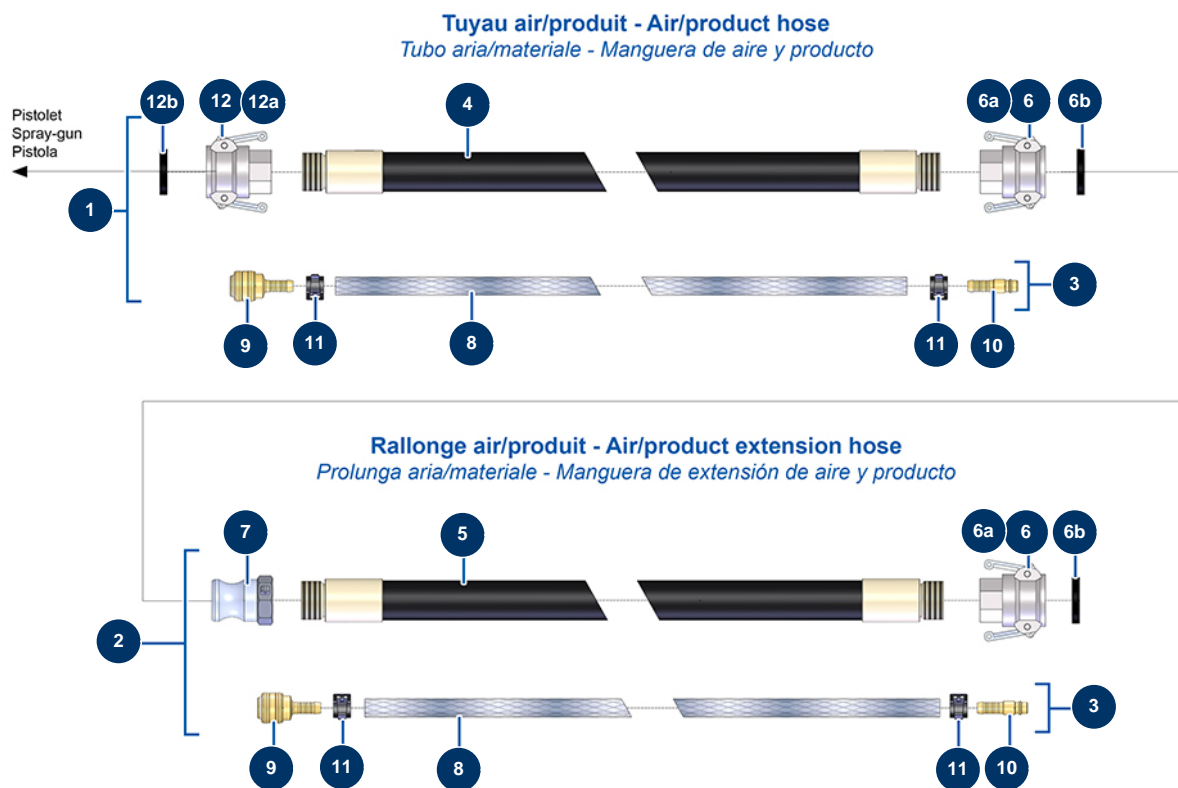

DROPPRO 4P spraying machine - Hoses and extensions

Détails des pièces

Pos.	Référence	Désignation
1	50029	ø 19 x 5 metres air product hose 4 P
2	50046	Air-product extension Ø25 x 5 m
3	91062	Complete air hose for lance 5,25 m 4P
4	50004	19 x 5 m product hose outer threaded 1"x3/4" for 4P without couplers
5	50010	25 x 5 m product hose outer threaded 1"
6	70007	1" camlock alu coupling, inner threaded 1" for 6, 8, 14 & 24P
6a	90689	1" cam coupler
6b	70014	1" cam coupler gasket
7	70002	1" inner threaded adapter for 4 to 14P
8	50003	Clear braided PVC hose Ø 10 x 16 by the metre
9	70004	Female quick fit coupling with corrugated shank of 9
10	70018	Corrugate male quick fit coupling of 9
11	12218	Spring collar Ø 15