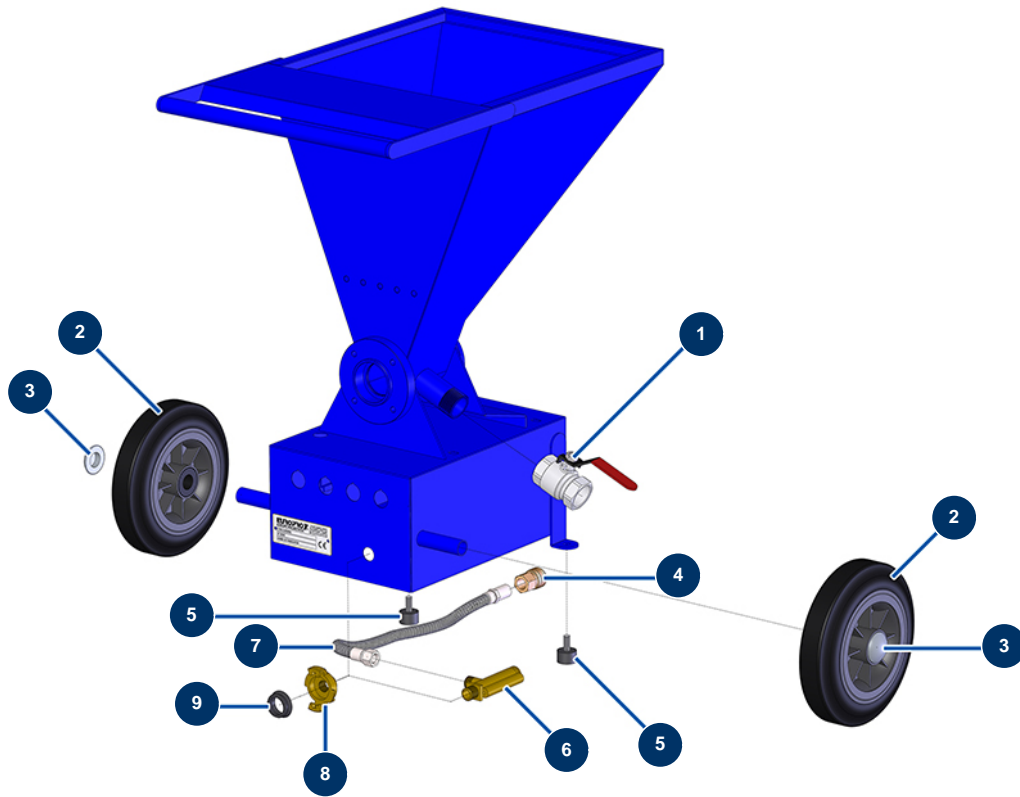

## DROPPRO 4P spraying machine - Chassis and air circuit

### Détails des pièces

Pos.	Référence	Désignation
1	70031	Drain valve for EUROPRO 4-6-8-14 P, MPE, AG, 7000z, 9000z
2	90720	Complete wheel 200 shaft 20 for 4P and MPE 50
3	90281	Ø20 chromed clip
4	70034	3/8" outer threaded female quick connector
5	30146	Ø 25 x 15 M8 stop for EUROPRO 4P
6	30005	Flowmeter for EUROPRO 4-6-8-14 and 24 P
7	30139	4 P flow meter air hose
8	70054	3/8" inner threaded quick fit coupling
9	MI3A00100502	Domed rubber gasket for Geka coupling

## DROPPRO 4P spraying machine - Electrical box

### Détails des pièces

Pos.	Référence	Désignation
1	90180	Supply cable with moulded plug 3G 1,5 mm <sup>2</sup>
2	12410	Self-gripping collar with loop 12,7 x 228 mm
3	80450	cabale gland for 11mm supply cable
4	90606	Shielded cable 4 x 1,5 by the metre
5	30040	Nickel plated watertight cable gland of 11 CEM
6	30034	Complete ON button
7	80645	Spraying machine complete potentiometer from MARCH 2003
8	30014	Complete MANU-AUTO button
9	90038	Complete EMERGENCY STOP button Ø 22
10	30060	11mm cable gland nut
11	30333	Cable gland locknut of 11 CEM
12	30011	230 Volt coil switch for sprayer
13	80467	Grey conductor block 4 mm <sup>2</sup>