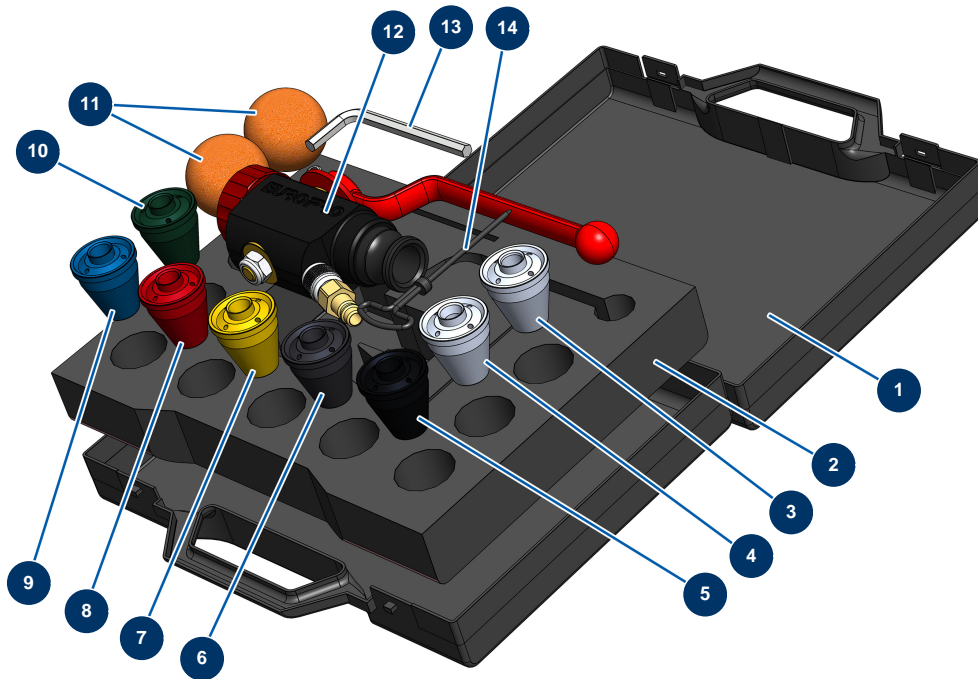

DROPPRO 4P spraying machine - Spraying lance

Détails des pièces

Pos.	Référence	Désignation
1	90603	Empty case for lance
2	80221	Spraying lance case wedging foam rubber
3	10052	Grey nozzle Ø 12mm
4	10050	Grey nozzle Ø 10mm
5	10048	Black nozzle Ø 8mm
6	10047	Anthracite nozzle Ø 7mm
7	10046	Yellow nozzle Ø 6mm
8	10045	Red nozzle Ø 5mm
9	10044	Blue nozzle Ø 4mm
10	10043	Green nozzle Ø 3mm
11	90566	Cleaning ball Ø 50
12	12268	4 P ABS spray lance
13	101013	7mm Allen key