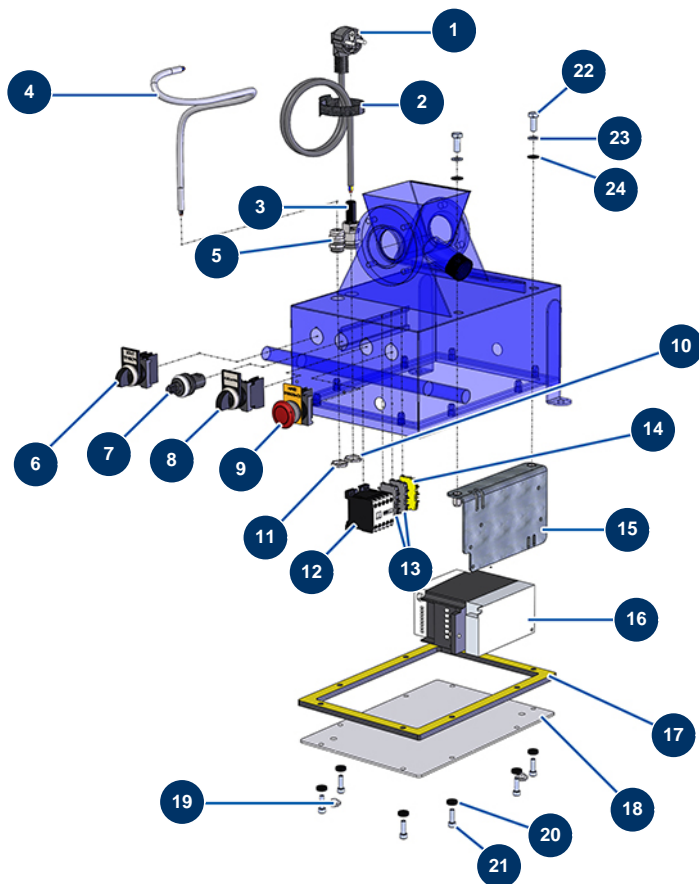

## DROPPRO 4P spraying machine - Chassis and air circuit

### Détails des pièces

Pos.	Référence	Désignation
1	70031	Drain valve for EUROPRO 4-6-8-14 P, MPE, AG, 7000z, 9000z
2	90720	Complete wheel 200 shaft 20 for 4P and MPE 50
3	90281	Ø20 chromed clip
4	70034	3/8" outer threaded female quick connector
5	30146	Ø 25 x 15 M8 stop for EUROPRO 4P
6	30005	Flowmeter for EUROPRO 4-6-8-14 and 24 P
7	30139	4 P flow meter air hose
8	70054	3/8" inner threaded quick fit coupling
9	MI3A00100502	Domed rubber gasket for Geka coupling

### Détails des pièces

Pos.	Référence	Désignation
1	90180	Supply cable with moulded plug 3G 1,5 mm <sup>2</sup>
2	12410	Self-gripping collar with loop 12,7 x 228 mm
3	80450	cabale gland for 11mm supply cable
4	90606	Shielded cable 4 x 1,5 by the metre
5	30040	Nickel plated watertight cable gland of 11 CEM
6	30034	Complete ON button
7	80645	Spraying machine complete potentiometer from MARCH 2003
8	30014	Complete MANU-AUTO button
9	90038	Complete EMERGENCY STOP button Ø 22
10	30060	11mm cable gland nut
11	30333	Cable gland locknut of 11 CEM
12	30011	230 Volt coil switch for sprayer
13	80467	Grey conductor block 4 mm <sup>2</sup>

<b>Pos.</b>	<b>Référence</b>	<b>Désignation</b>
12	70001	3/4" camlock alu coupling, inner threaded 3/4" for 4 & 6P
12a	90690	3/4" cam coupler
12b	70013	3/4" cam coupler gasket