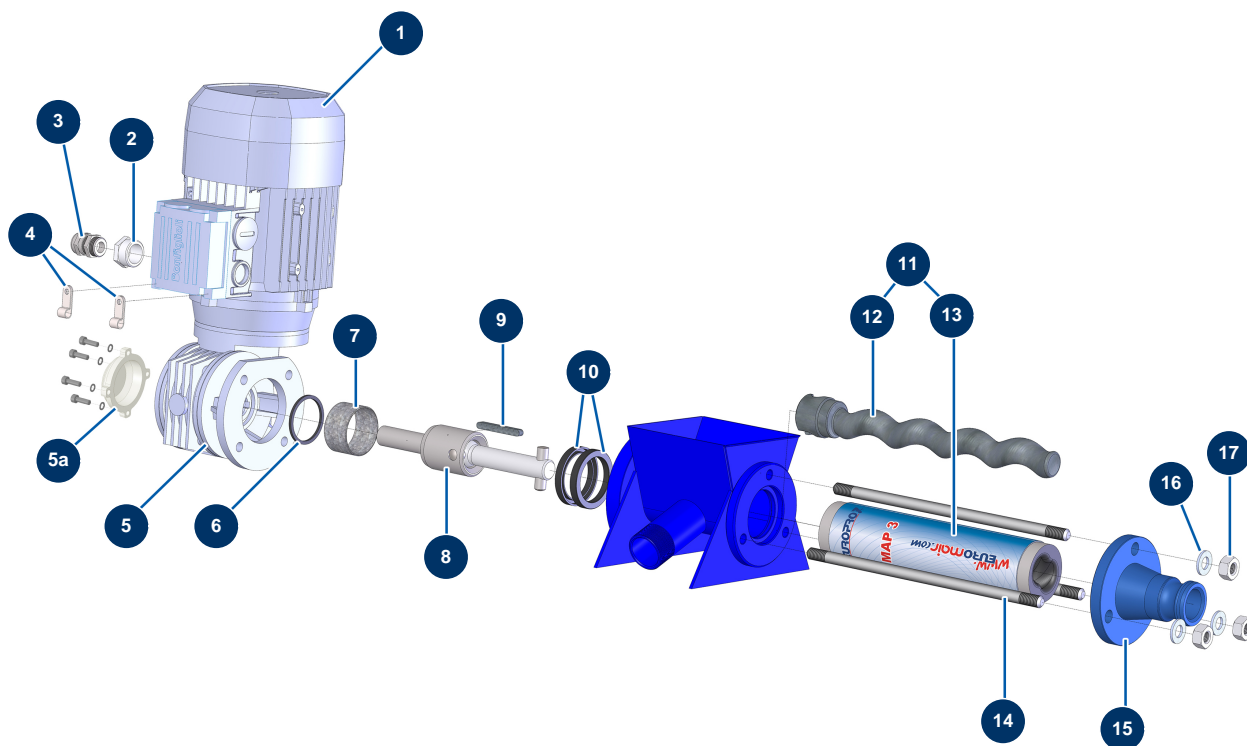

DROPPRO 4P spraying machine - Transmission

Détails des pièces

Pos.	Référence	Désignation
1	30008	Electric motor 0,55 kW - T71 - B14 -1400 rpm - 400V
2	80446	Cable gland reduction M 25-11
3	30040	Nickel plated watertight cable gland of 11 CEM
4	90266	Cable support Ø 7.9
5	30042	Speed reducer 90° - T40 - R30 - B14/T71
5a	10027	4 P reduction gear plastic cover
6	30351	EUROPRO 4 P grease cage gasket
7	60011	EUROPRO 4 P grease cage
8	10014	Complete drive shaft for DROPPRO 4P
9	90751	6 x 6 x 50 parallel key with round end for 4P
10	70062	Spi seal 40 x 52 x 7 for 4,6,8P, AG, MPE, 7000z, 9000z
11	30479	EUROPRO MAP 3 pump rotor/stator kit
12	MI7009107800	EUROPRO MAP 3 pump rotor with bayonet head