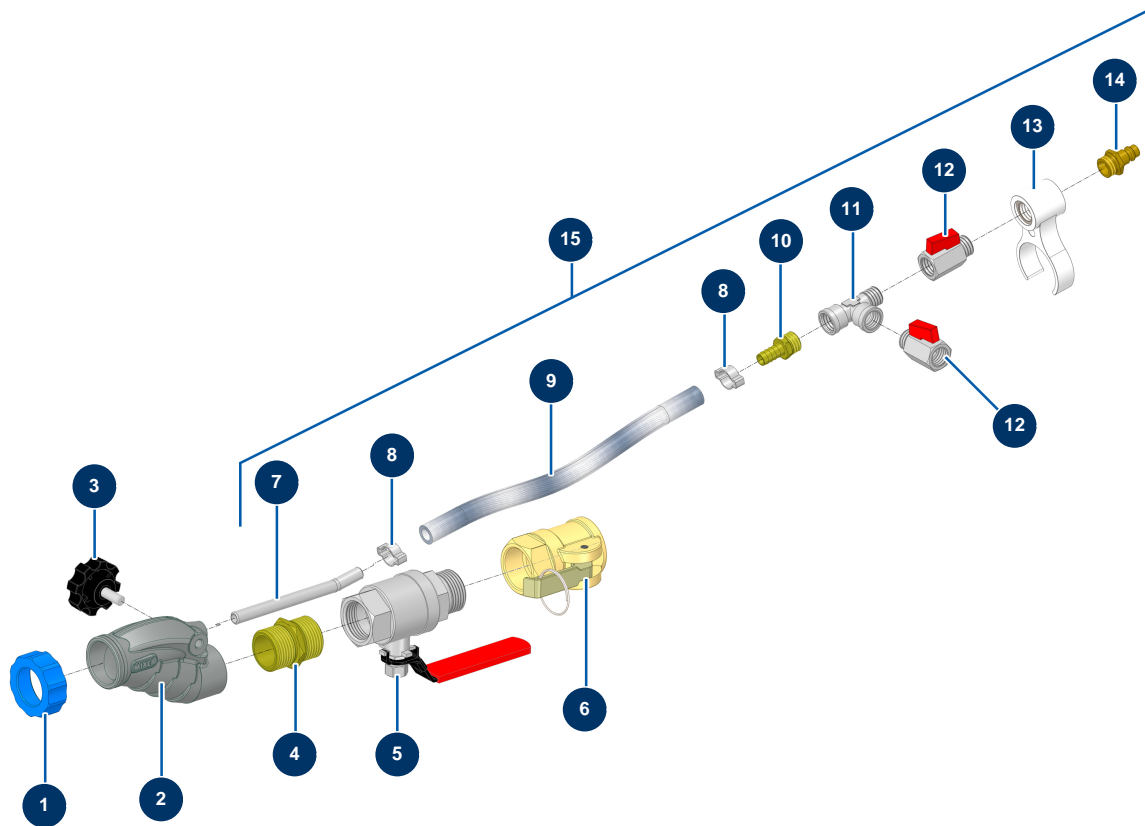

## Facade spray lance (single), screw-on nozzle - General view

### Détails des pièces

Pos.	Référence	Désignation
1	11817	Blue ring for mortar lance
2	12725	Inner threaded 1" aluminium lance machined body
3	11514	Plastic thumb wheel M8 x 20
4	12527	1" MaleD x 1" MaleD - CP 60 low-pressure nipple
5	12592	C.P 60 spraying lance 1"M-F detachable valve
6	12374	C.P 60 spraying lance 1" inner threaded steel cam single coupler
7	M10326	Lance air injector without hose - C.P 60
8	80429	Ear clamp 15 x 18
9	50003	Clear braided PVC hose Ø 10 x 16 by the metre
10	80325	3/8 corrugated outer threaded coupling Ø 10
11	12530	M3/8" x F3/8" x F3/8" low pressure T
12	30136	3/8" mini lux valve
13	11506	Traditional lance junction circlip

<b>Pos.</b>	<b>Référence</b>	<b>Désignation</b>
14	70044	3/8" outer threaded male quick fit coupling
15	15527	