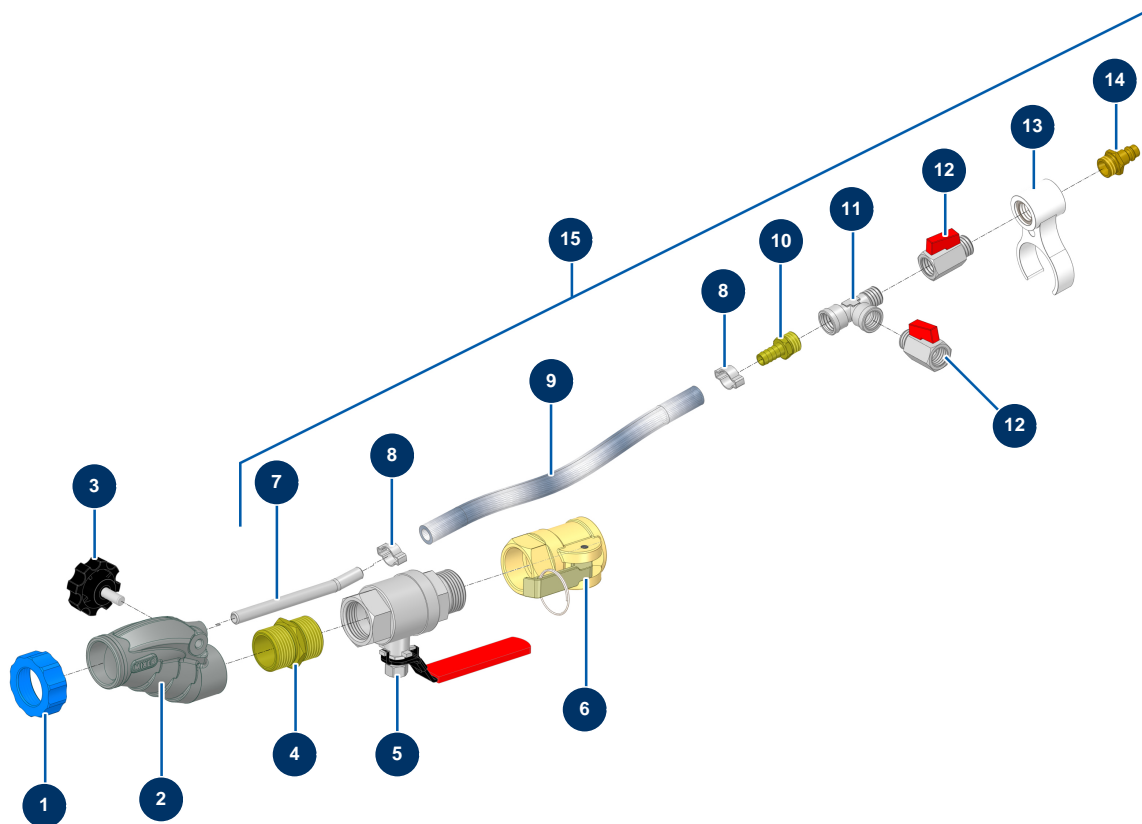

Facade spray lance (single), screw-on nozzle - General view

Détails des pièces

Pos.	Référence	Désignation
1	11817	Blue ring for mortar lance
2	12725	Inner threaded 1" aluminium lance machined body
3	11514	Plastic thumb wheel M8 x 20
4	12527	1" MaleD x 1" MaleD - CP 60 low-pressure nipple
5	12592	C.P 60 spraying lance 1"M-F detachable valve
6	12374	C.P 60 spraying lance 1" inner threaded steel cam single coupler
7	M10326	Lance air injector without hose - C.P 60
8	80429	Ear clamp 15 x 18
9	50003	Clear braided PVC hose Ø 10 x 16 by the metre
10	80325	3/8 corrugated outer threaded coupling Ø 10
11	12530	M3/8" x F3/8" x F3/8" low pressure T
12	30136	3/8" mini lux valve
13	11506	Traditional lance junction circlip

Pos.	Référence	Désignation
14	70044	3/8" outer threaded male quick fit coupling
15	15527	