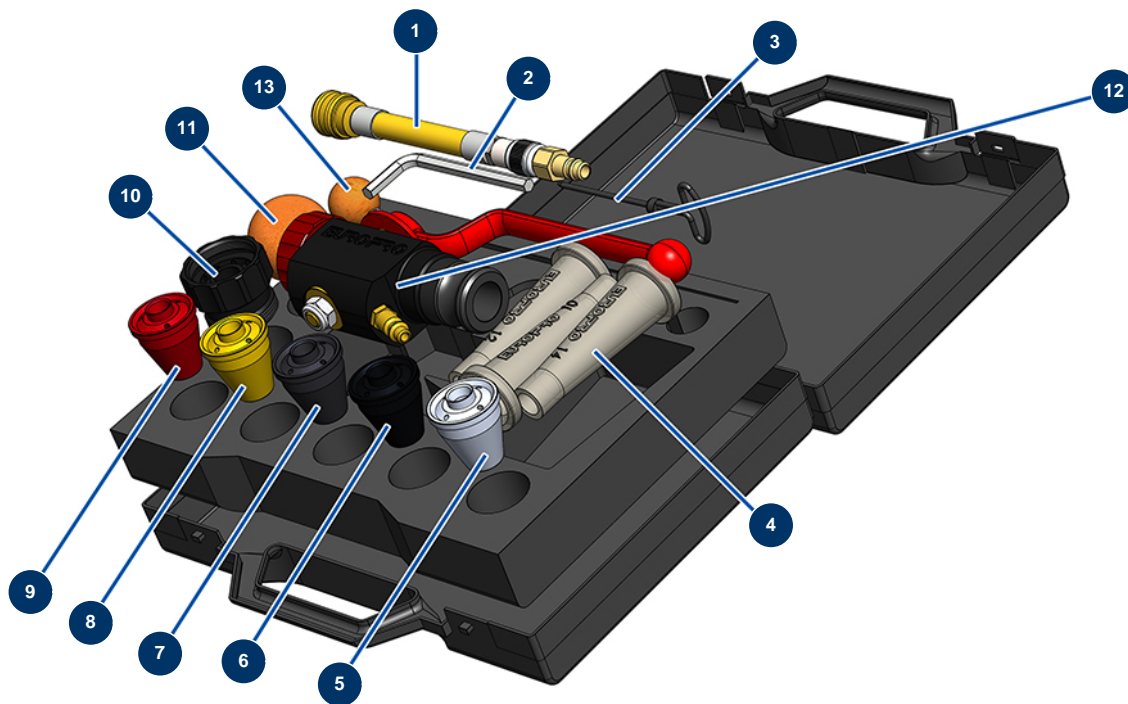

Carry case for E.W.I. ABS spray lance - General view

Détails des pièces

Pos.	Référence	Désignation
1	11414	Air regulation kit for COMPACT-PRO 30 spray lance
2	101013	7mm Allen key
3	90605	Tube brush
4	11759	Set of grouting nozzles Ø 10, 12, 14
5	10050	Grey nozzle Ø 10mm
6	10048	Black nozzle Ø 8mm
7	10047	Anthracite nozzle Ø 7mm
8	10046	Yellow nozzle Ø 6mm
9	10045	Red nozzle Ø 5mm
10	M10062	Exhaust air ring
11	90566	Cleaning ball Ø 50
12	12270	8, 14 and 24P ABS spray lance
13	20005	Cleaning ball ø 30