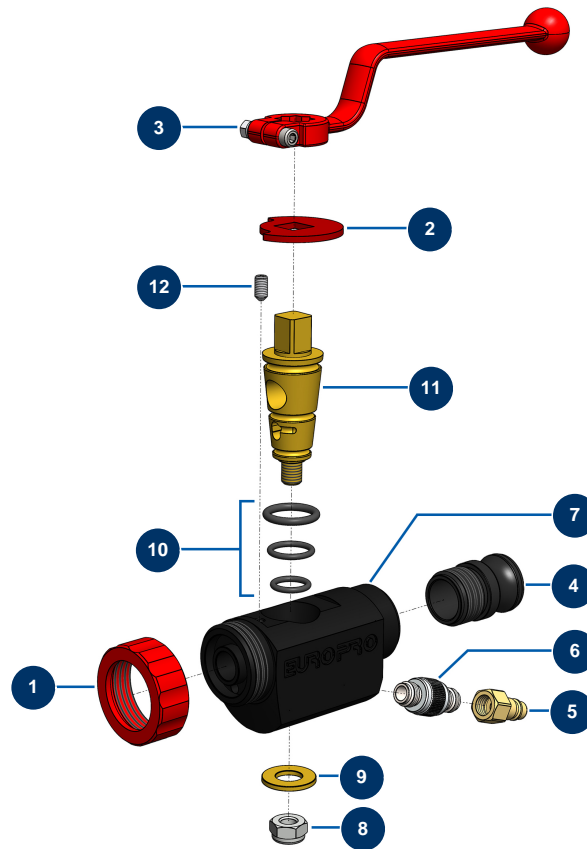

## 4 P ABS spray lance - General view

### Détails des pièces

Pos.	Référence	Désignation
1	10031	Aluminium lance ring red
2	10030	Stop washer
3	20003	Red bend handle for lance (square of 14)
4	10279	3/4" x M 30/150 alu adapter for 4 & 6 P lance
5	70046	1/4" inner threaded male quick fit coupling
6	20006	Air adjustment tap 1/4" M x 1/4" M
7	10028	ABS lance body block
8	60013	M 10 nylstop nut
9	10032	Lance washer
10	80154	EUROPRO spraying machine lance gasket kit
11	10029	Lance brass cone
12	30371	ABS lance countersunk screw