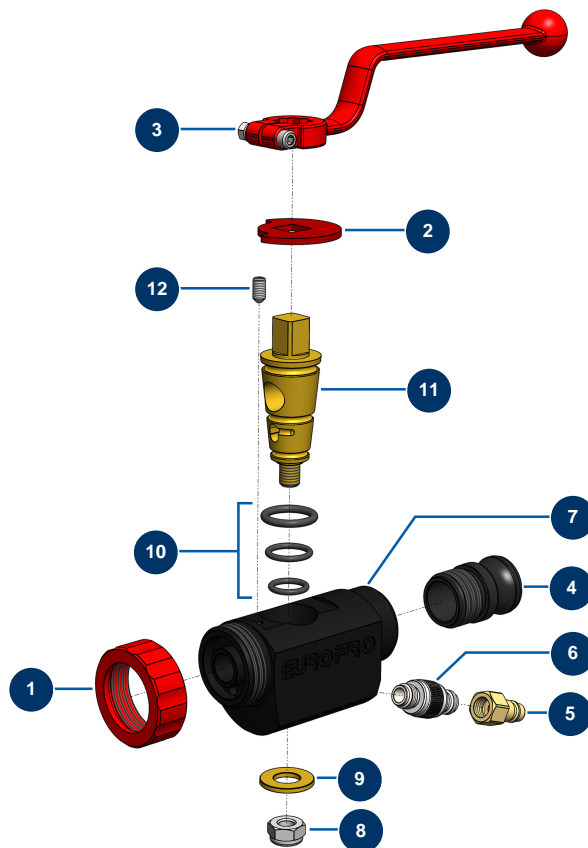

## 4 P ABS spray lance - General view

### Détails des pièces

Pos.	Référence	Désignation
1	10031	Aluminium lance ring red
2	10030	Stop washer
3	20003	Red bend handle for lance (square of 14)
4	10279	3/4" x M 30/150 alu adapter for 4 & 6 P lance
5	70046	1/4" inner threaded male quick fit coupling
6	20006	Air adjustment tap 1/4" M x 1/4" M
7	10028	ABS lance body block
8	60013	M 10 nylstop nut
9	10032	Lance washer
10	80154	EUROPRO spraying machine lance gasket kit
11	10029	Lance brass cone
12	30371	ABS lance countersunk screw