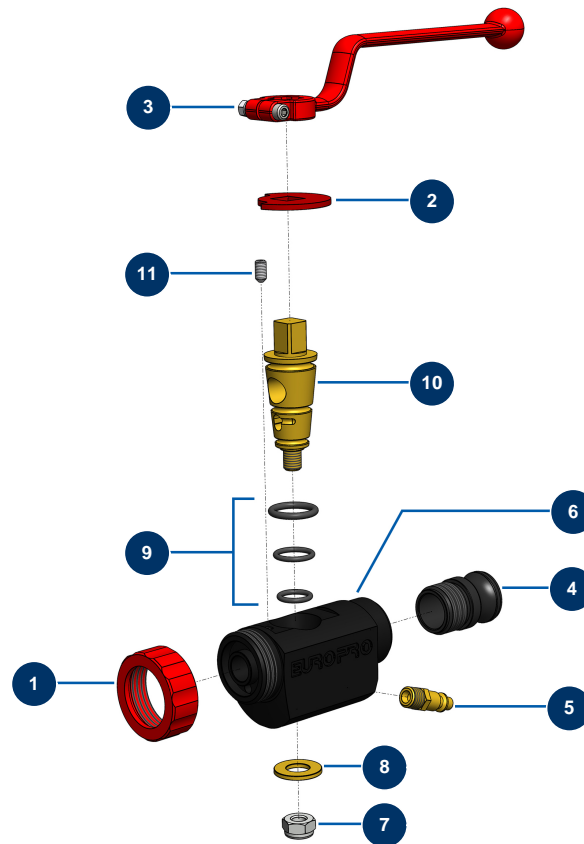

6 P ABS spray lance - General view

Détails des pièces

Pos.	Référence	Désignation
1	10031	Aluminium lance ring red
2	10030	Stop washer
3	20003	Red bend handle for lance (square of 14)
4	10279	3/4" x M 30/150 alu adapter for 4 & 6 P lance
5	70043	1/4" outer threaded male quick-connector
6	10028	ABS lance body block
7	60013	M 10 nylstop nut
8	10032	Lance washer
9	80154	EUROPRO spraying machine lance gasket kit
10	10029	Lance brass cone
11	30371	ABS lance countersunk screw