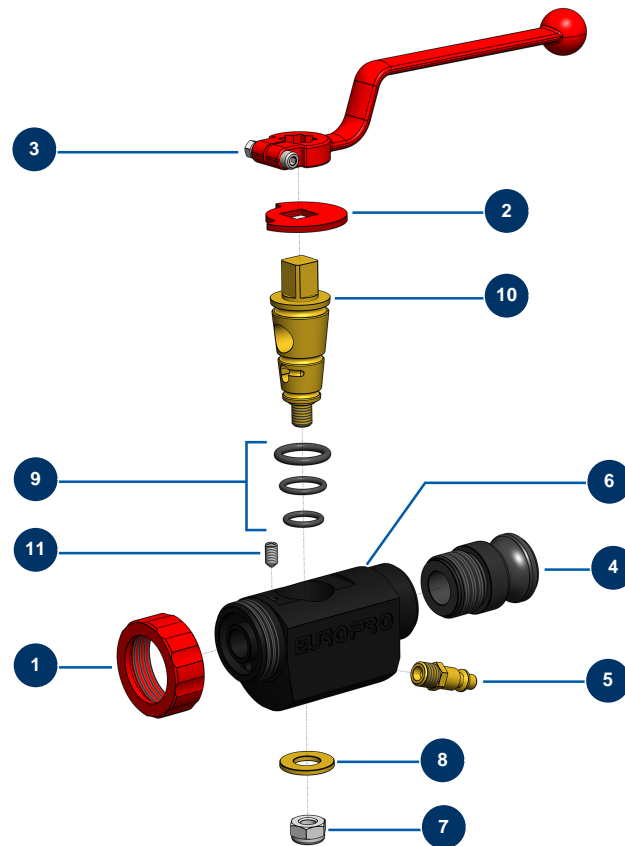

## 8, 14 and 24P ABS spray lance - General view

### Détails des pièces

Pos.	Référence	Désignation
1	10031	Aluminium lance ring red
2	10030	Stop washer
3	20003	Red bend handle for lance (square of 14)
4	10280	1" x M 30/150 alu adapter for 8, 14, 24 and CP30 lance
5	70043	1/4" outer threaded male quick-connector
6	10028	ABS lance body block
7	60013	M 10 nylstop nut
8	10032	Lance washer
9	80154	EUROPRO spraying machine lance gasket kit
10	10029	Lance brass cone
11	30371	ABS lance countersunk screw