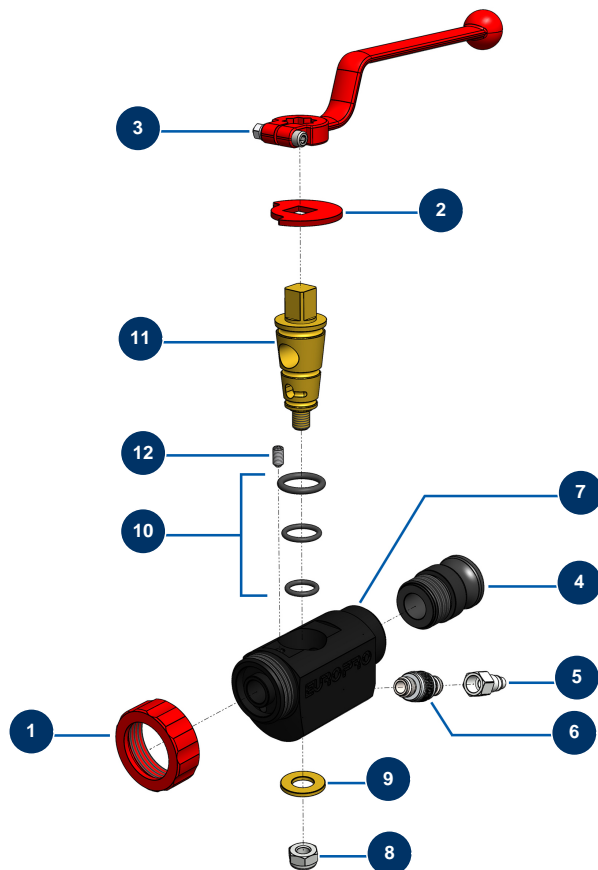

## VOLUMAIR - ABS spray lance before 2003 - General view

### Détails des pièces

Pos.	Référence	Désignation
1	10031	Aluminium lance ring red
2	10030	Stop washer
3	20003	Red bend handle for lance (square of 14)
4	10280	1" x M 30/150 alu adapter for 8, 14, 24 and CP30 lance
5	80091	Male quick fit coupling inner threaded 1/4" Ø 6
6	20006	Air adjustment tap 1/4" M x 1/4" M
7	10028	ABS lance body block
8	60013	M 10 nylstop nut
9	10032	Lance washer
10	80154	EUROPRO spraying machine lance gasket kit
11	10029	Lance brass cone
12	30371	ABS lance countersunk screw