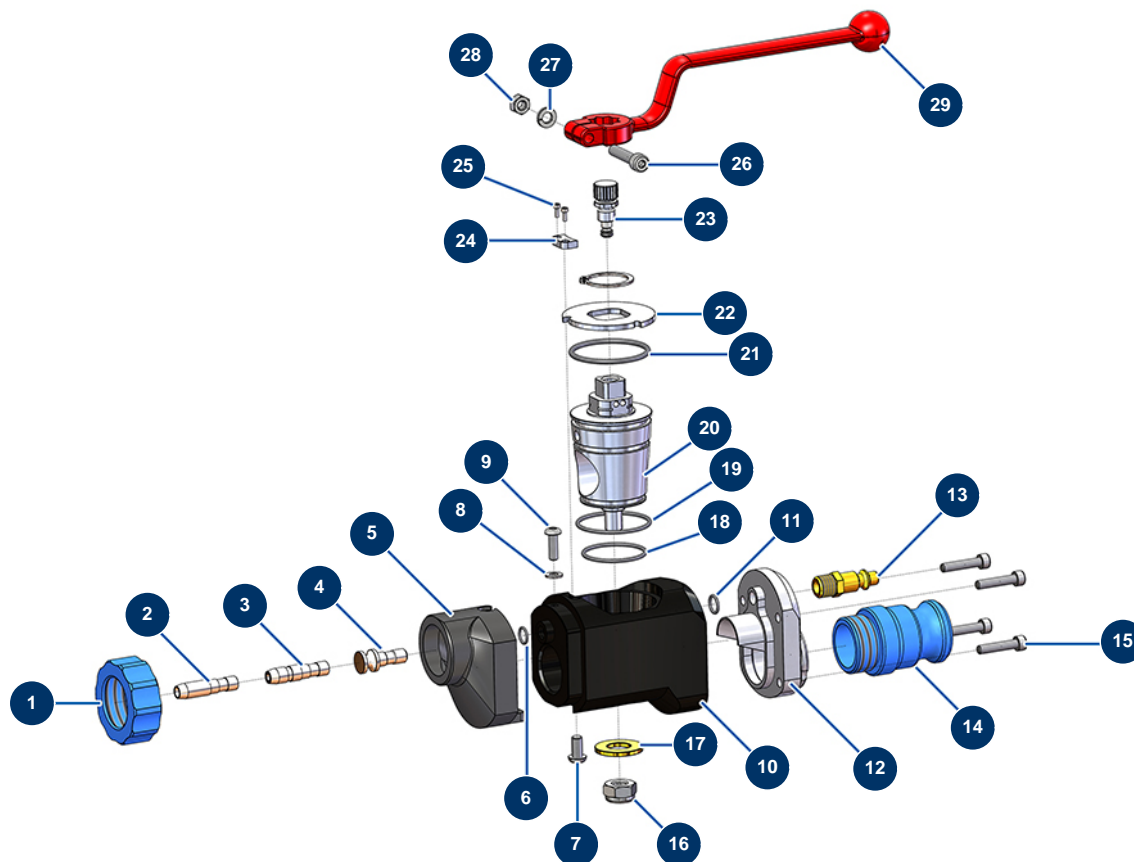

ABS mortar spray lance 1" coupling - General view

Détails des pièces

Pos.	Référence	Désignation
1	11817	Blue ring for mortar lance
2	11815	Air plug for mortar lance
3	11814	Air injector tube for mortar lance
4	M10446	Ø4 air jet nozzle for mortar lance
5	M10050	Mortar lance aluminium nose
6	14617	8 x 1,25 O-ring
7	13197	Inox mushroom head screw M 6 x 12
8	70085	ø 5 narrow washer
9	11735	Inox mushroom head screw M 5 x 16
10	M10386	COMPACT PRO new model Lance body
11	11824	8,5 x 1,5 O-ring
12	M10387	Rear flange for mortar lance
13	70043	1/4" outer threaded male quick-connector

Pos.	Référence	Désignation
14	11810	1" alu adapter for mortar lance
15	12863	5 x 20 inox cylindrical head screw
16	60013	M 10 nylstop nut
17	10032	Lance washer
18	11828	34 x 2 O-ring
19	11827	40 x 2 O-ring
20	11811	Flue block for mortar lance
21	11826	42 x 2,7 O-ring
22	11812	Stop washer for mortar lance
23	M07042	Air regulator screw for mortar lance (new version)
24	11813	Mortar lance stop limit washer
25	11822	25
26	90153	6 x 30 cylindrical head screw
27	80268	Grower washer Ø 6 - C.P 60
28	10038	M 6 nut
29	20003	Red bend handle for lance (square of 14)