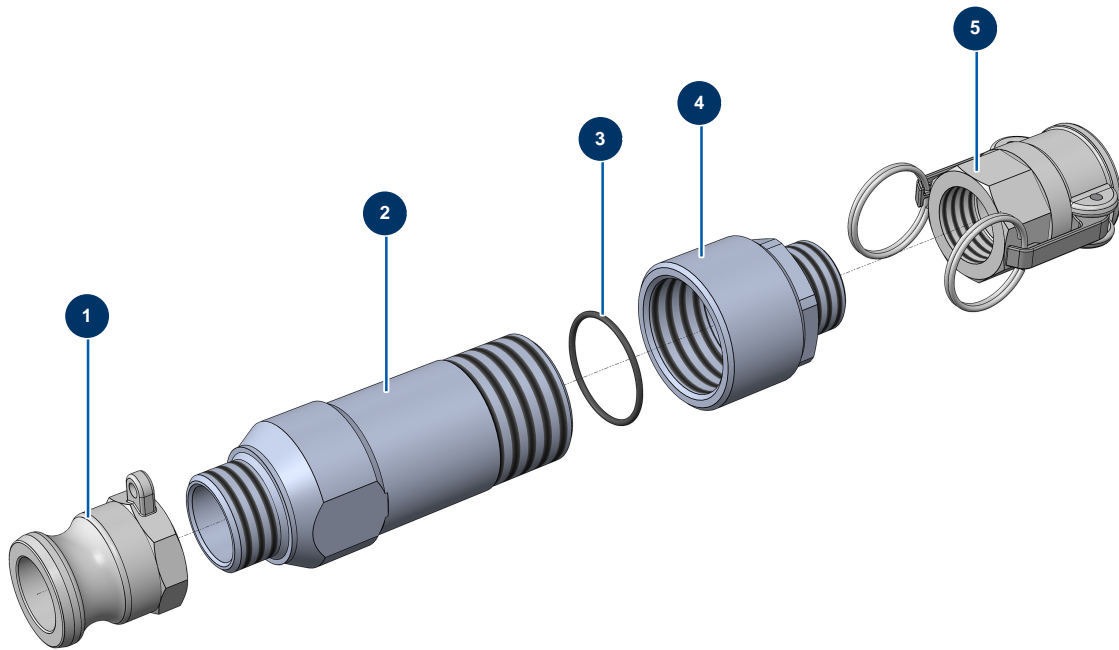

## 1" helical lumps remover system (without filter) - General view

### Détails des pièces

Pos.	Référence	Désignation
1	12746	Inner threaded 1" stainless steel adapter
2	M10330	2
3	12748	O-ring 37 x 2
4	M10329	4
5	12745	Camlock inox coupling, inner threaded 1"