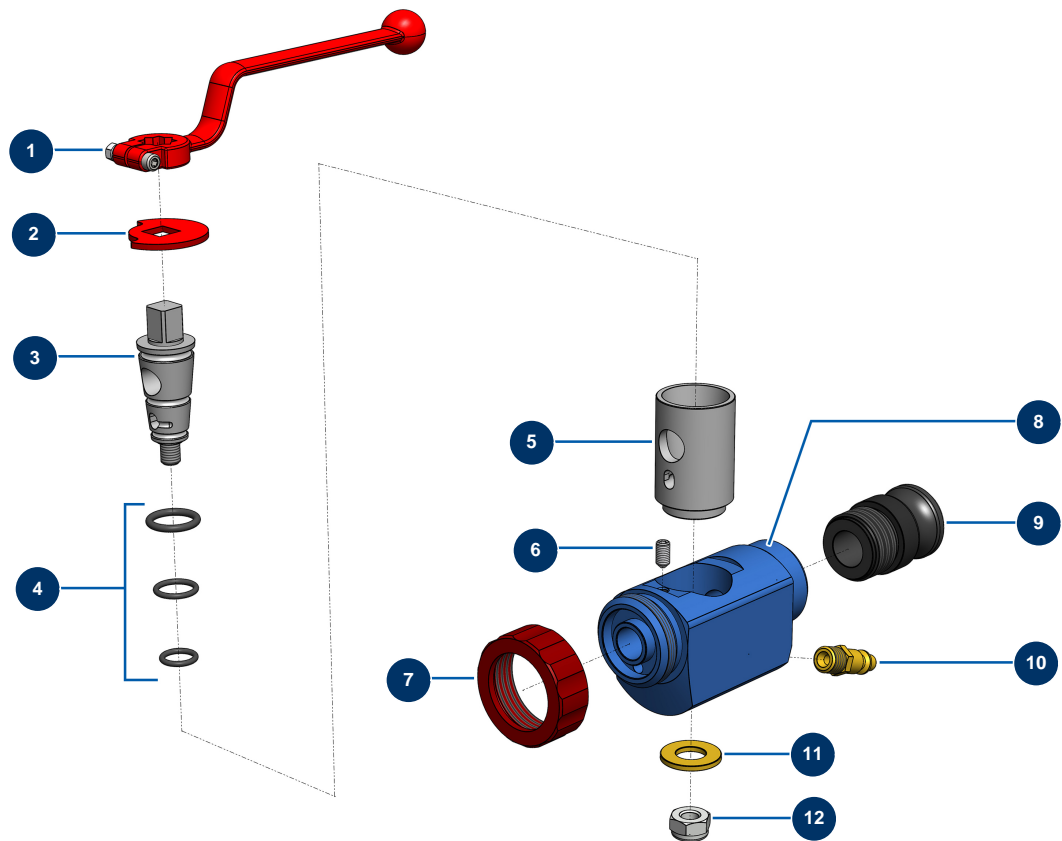

Abrasive product Aluminium spray lance - General view

Détails des pièces

Pos.	Référence	Désignation
1	20003	Red bend handle for lance (square of 14)
2	10030	Stop washer
3	M10375	Aluminium lance rotary piston
4	80154	EUROPRO spraying machine lance gasket kit
5	60008	Aluminium lance rotary piston jacket
6	30371	ABS lance countersunk screw
7	10031	Aluminium lance ring red
8	60007	Aluminium lance body
9	10280	1" x M 30/150 alu adapter for 8, 14, 24 and CP30 lance
10	70043	1/4" outer threaded male quick-connector
11	10032	Lance washer
12	60013	M 10 nylstop nut