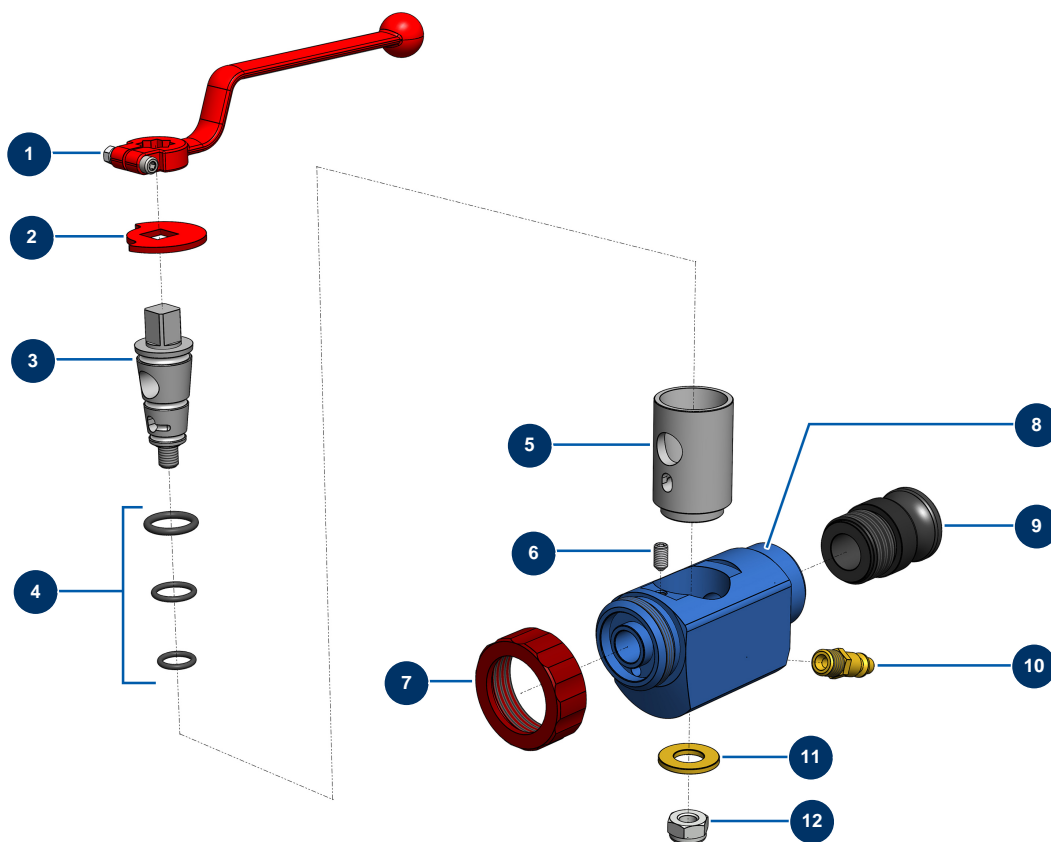

Abrasive product Aluminium spray lance - General view

Détails des pièces

| Pos. | Référence | Désignation |
|------|-----------|--|
| 1 | 20003 | Red bend handle for lance (square of 14) |
| 2 | 10030 | Stop washer |
| 3 | M10375 | Aluminium lance rotary piston |
| 4 | 80154 | EUROPRO spraying machine lance gasket kit |
| 5 | 60008 | Aluminium lance rotary piston jacket |
| 6 | 30371 | ABS lance countersunk screw |
| 7 | 10031 | Aluminium lance ring red |
| 8 | 60007 | Aluminium lance body |
| 9 | 10280 | 1" x M 30/150 alu adapter for 8, 14, 24 and CP30 lance |
| 10 | 70043 | 1/4" outer threaded male quick-connector |
| 11 | 10032 | Lance washer |
| 12 | 60013 | M 10 nylstop nut |