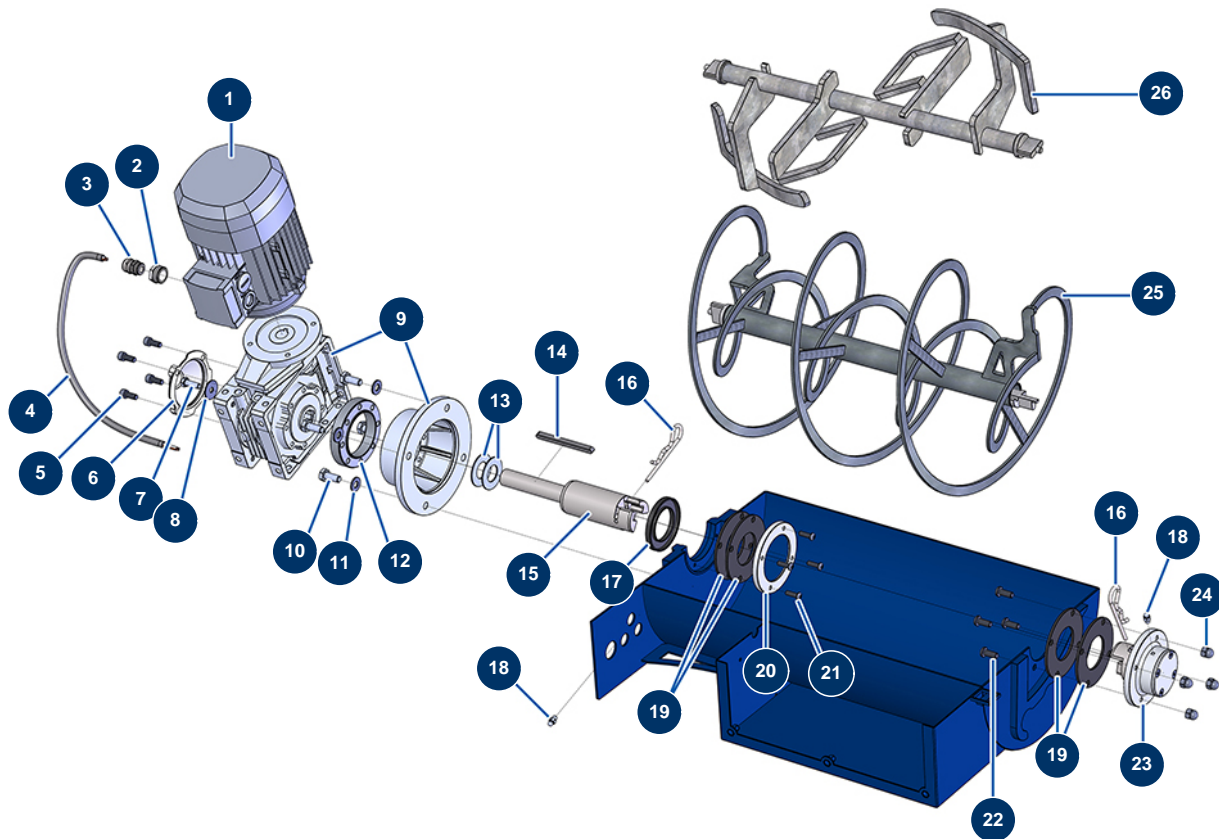

MIXPRO 80 CLASSIC sequential Mixer - Chassis

Détails des pièces

Pos.	Référence	Désignation
1	11488	COMPACT-PRO mixer grid
2	1010359	8 x 8 stainless steel socket head screw with pointed tip
3	90255	Arm handle for EUROPRO 24P, E50 and E100
4	11507	MIXPRO 80 mixer arm
5	12410	Self-gripping collar with loop 12,7 x 228 mm
6	12844	C.P IDEAL MIXER with card electrical box gasket
7	20001	EUROPRO 30+,36 and 40 compressor arm button
8	60040	Compressor trigger spring
9	M10047	C.P mixer tank trigger
10	13980	M 8 nylstop inox nut
11	80260	ø 8 inox medium washer
12	1010323	C.P mixer bearing
13	11530	CP30 MIXER roller support

MIXPRO 80 CLASSIC sequential Mixer - Transmission

Détails des pièces

Pos.	Référence	Désignation
1	30043	Electric motor 1,1 kW - T80 - B14 - 1400 rpm - 400V
2	80446	Cable gland reduction M 25-11
3	30082	Nickel plated watertight cable gland of 11
4	90606	Shielded cable 4 x 1,5 by the metre
5	12249	3 x 12 cylindrical head screw
6	90287	14 P2 & 24 P gear reducer plastic cover
7	11544	THEF 8 x 25 screw
8	80263	Very large inox washer Ø 8
9	11513	Speed reducer 90° - T63 - R30 - B14/T80
10	30257	THEF 10 x 25 screw
11	80261	ø 10 inox medium washer
12	11524	Bonfiglioli gear-reducer spacer
13	C20657	CP30 mixer wedging washer

Pos.	Référence	Désignation
14	90750	8 x 7 x 100 parallel key with round end for 24P et PT
15	M10063	COMPACT PRO IDEAL mixed rapid transmission shaft
16	12157	Beta pin Ø 4.5 x 70
17	70107	Spi seal 50 x 80 x 8 for 24P,24PT, MPE300, COMPACT-PRO 30
18	60012	M6 straight lubricator
19	12042	C.P mixer rapid transmission gasket
20	M10065	Support washers for COMPACT-PRO mixer gasket
21	12110	6 x 20 inox cylindrical pan head screw
22	12111	8 x 20 inox cylindrical pan head screw
23	M07013	CP MIXER complete transmission bearing
24	30253	M 8 Inox cap nut
25	C20233	COMPACT-PRO mixer propeller
26	C20260	Paddle mixing propeller