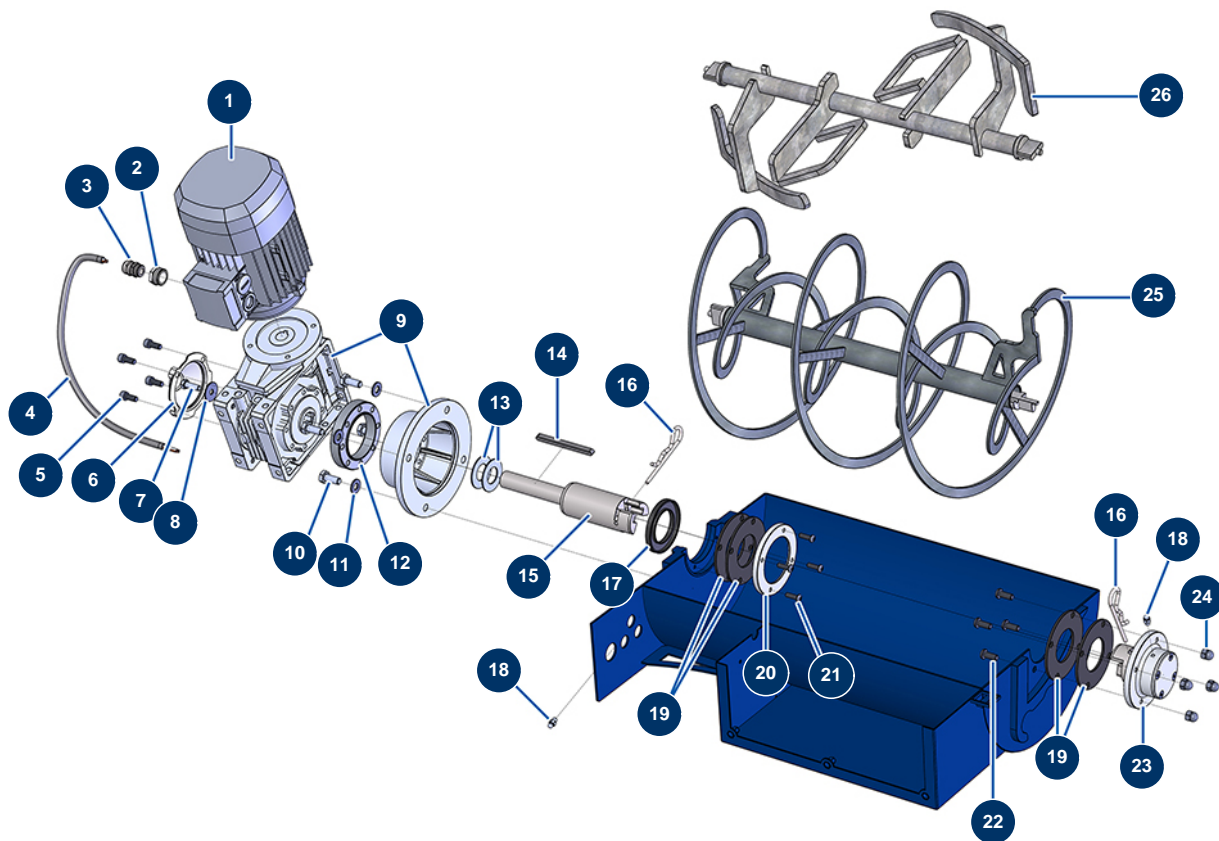

MIXPRO 80 CLASSIC sequential Mixer - Chassis

Détails des pièces

Pos.	Référence	Désignation
1	11488	COMPACT-PRO mixer grid
2	1010359	8 x 8 stainless steel socket head screw with pointed tip
3	90255	Arm handle for EUROPRO 24P, E50 and E100
4	11507	MIXPRO 80 mixer arm
5	12410	Self-gripping collar with loop 12,7 x 228 mm
6	12844	C.P IDEAL MIXER with card electrical box gasket
7	20001	EUROPRO 30+,36 and 40 compressor arm button
8	60040	Compressor trigger spring
9	M10047	C.P mixer tank trigger
10	13980	M 8 nylstop inox nut
11	80260	ø 8 inox medium washer
12	1010323	C.P mixer bearing
13	11530	CP30 MIXER roller support

MIXPRO 80 CLASSIC sequential Mixer - Transmission

Détails des pièces

Pos.	Référence	Désignation
1	30043	Electric motor 1,1 kW - T80 - B14 - 1400 rpm - 400V
2	80446	Cable gland reduction M 25-11
3	30082	Nickel plated watertight cable gland of 11
4	90606	Shielded cable 4 x 1,5 by the metre
5	12249	3 x 12 cylindrical head screw
6	90287	14 P2 & 24 P gear reducer plastic cover
7	11544	THEF 8 x 25 screw
8	80263	Very large inox washer Ø 8
9	11513	Speed reducer 90° - T63 - R30 - B14/T80
10	30257	THEF 10 x 25 screw
11	80261	ø 10 inox medium washer
12	11524	Bonfiglioli gear-reducer spacer
13	C20657	CP30 mixer wedging washer

Pos.	Référence	Désignation
14	90750	8 x 7 x 100 parallel key with round end for 24P et PT
15	M10063	COMPACT PRO IDEAL mixed rapid transmission shaft
16	12157	Beta pin Ø 4.5 x 70
17	70107	Spi seal 50 x 80 x 8 for 24P,24PT, MPE300, COMPACT-PRO 30
18	60012	M6 straight lubricator
19	12042	C.P mixer rapid transmission gasket
20	M10065	Support washers for COMPACT-PRO mixer gasket
21	12110	6 x 20 inox cylindrical pan head screw
22	12111	8 x 20 inox cylindrical pan head screw
23	M07013	CP MIXER complete transmission bearing
24	30253	M 8 Inox cap nut
25	C20233	COMPACT-PRO mixer propeller
26	C20260	Paddle mixing propeller