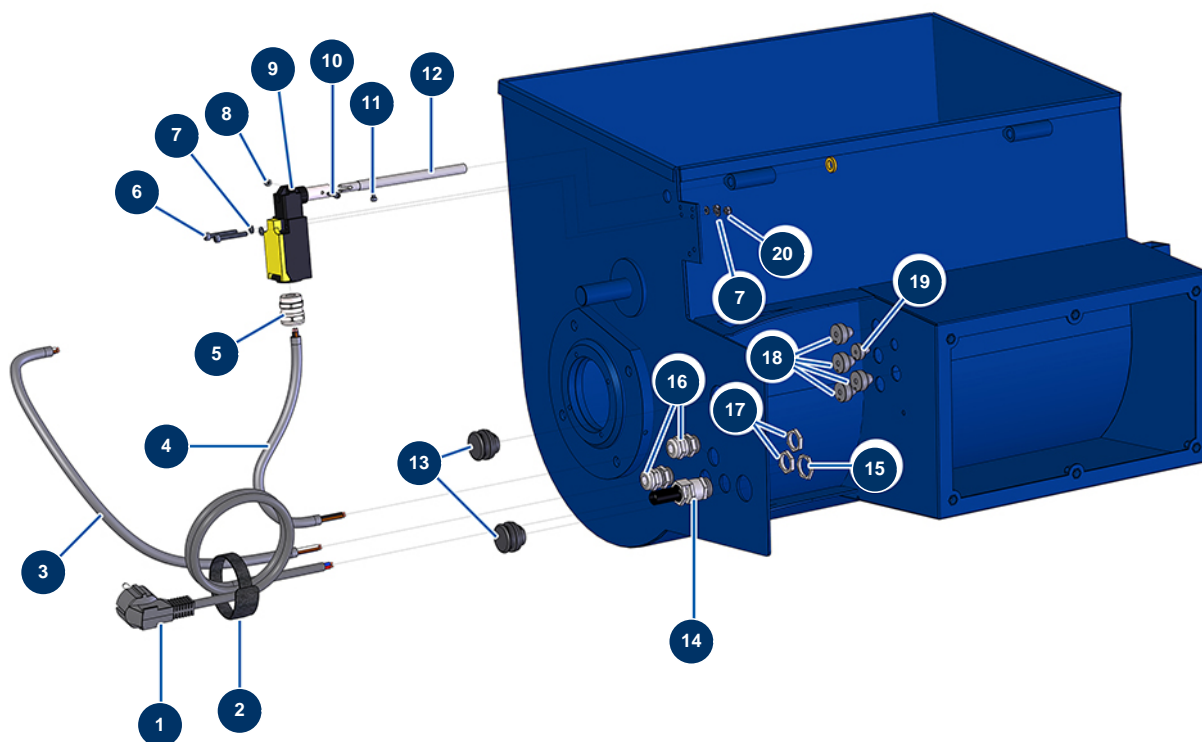

MIXPRO 80 CLASSIC sequential Mixer - Transmission

Détails des pièces

Pos.	Référence	Désignation
1	30043	Electric motor 1,1 kW - T80 - B14 - 1400 rpm - 400V
2	80446	Cable gland reduction M 25-11
3	30082	Nickel plated watertight cable gland of 11
4	90606	Shielded cable 4 x 1,5 by the metre
5	12249	3 x 12 cylindrical head screw
6	90287	14 P2 & 24 P gear reducer plastic cover
7	11544	THEF 8 x 25 screw
8	80263	Very large inox washer Ø 8
9	11513	Speed reducer 90° - T63 - R30 - B14/T80
10	30257	THEF 10 x 25 screw
11	80261	ø 10 inox medium washer
12	11524	Bonfiglioli gear-reducer spacer
13	C20657	CP30 mixer wedging washer

Pos.	Référence	Désignation
14	90750	8 x 7 x 100 parallel key with round end for 24P et PT
15	M10063	COMPACT PRO IDEAL mixed rapid transmission shaft
16	12157	Beta pin Ø 4.5 x 70
17	70107	Spi seal 50 x 80 x 8 for 24P,24PT, MPE300, COMPACT-PRO 30
18	60012	M6 straight lubricator
19	12042	C.P mixer rapid transmission gasket
20	M10065	Support washers for COMPACT-PRO mixer gasket
21	12110	6 x 20 inox cylindrical pan head screw
22	12111	8 x 20 inox cylindrical pan head screw
23	M07013	CP MIXER complete transmission bearing
24	30253	M 8 Inox cap nut
25	C20233	COMPACT-PRO mixer propeller
26	C20260	Paddle mixing propeller

MIXPRO 80 CLASSIC sequential Mixer - Supply

Détails des pièces

Pos.	Référence	Désignation
1	90180	Supply cable with moulded plug 3G 1,5 mm ²
2	12410	Self-gripping collar with loop 12,7 x 228 mm
3	90606	Shielded cable 4 x 1,5 by the metre
4	30018	H07RNF 4G1.5 electrical cable by the metre
5	80448	M 20 waterproof cable gland
6	11882	4 x 30 cylindrical head screw
7	30267	ø 4 inox narrow washer
8	12737	M 3 nylstop nut
9	12742	Version 2 CP mixer grid switch
10	12250	3 x 16 cylindrical head screw
11	13329	3 x 6 cylindrical head screw
12	11500	CP mixer grid switch hinge axle
13	13022	Product hose extension Ø 25 x 30 m - M1" x F1" - JETPRO