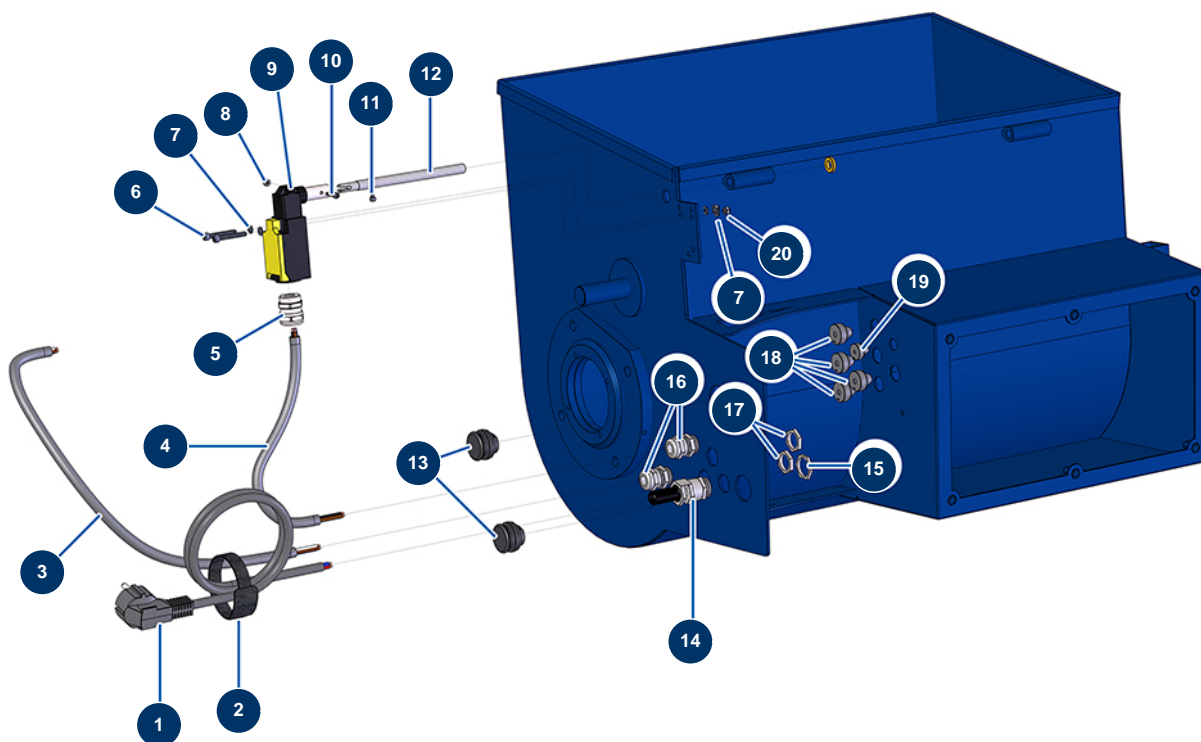

MIXPRO 80 CLASSIC sequential Mixer - Transmission

Détails des pièces

Pos.	Référence	Désignation
1	30043	Electric motor 1,1 kW - T80 - B14 - 1400 rpm - 400V
2	80446	Cable gland reduction M 25-11
3	30082	Nickel plated watertight cable gland of 11
4	90606	Shielded cable 4 x 1,5 by the metre
5	12249	3 x 12 cylindrical head screw
6	90287	14 P2 & 24 P gear reducer plastic cover
7	11544	THEF 8 x 25 screw
8	80263	Very large inox washer Ø 8
9	11513	Speed reducer 90° - T63 - R30 - B14/T80
10	30257	THEF 10 x 25 screw
11	80261	ø 10 inox medium washer
12	11524	Bonfiglioli gear-reducer spacer
13	C20657	CP30 mixer wedging washer

Pos.	Référence	Désignation
14	90750	8 x 7 x 100 parallel key with round end for 24P et PT
15	M10063	COMPACT PRO IDEAL mixed rapid transmission shaft
16	12157	Beta pin Ø 4.5 x 70
17	70107	Spi seal 50 x 80 x 8 for 24P,24PT, MPE300, COMPACT-PRO 30
18	60012	M6 straight lubricator
19	12042	C.P mixer rapid transmission gasket
20	M10065	Support washers for COMPACT-PRO mixer gasket
21	12110	6 x 20 inox cylindrical pan head screw
22	12111	8 x 20 inox cylindrical pan head screw
23	M07013	CP MIXER complete transmission bearing
24	30253	M 8 Inox cap nut
25	C20233	COMPACT-PRO mixer propeller
26	C20260	Paddle mixing propeller

MIXPRO 80 CLASSIC sequential Mixer - Supply

Détails des pièces

Pos.	Référence	Désignation
1	90180	Supply cable with moulded plug 3G 1,5 mm ²
2	12410	Self-gripping collar with loop 12,7 x 228 mm
3	90606	Shielded cable 4 x 1,5 by the metre
4	30018	H07RNF 4G1.5 electrical cable by the metre
5	80448	M 20 waterproof cable gland
6	11882	4 x 30 cylindrical head screw
7	30267	ø 4 inox narrow washer
8	12737	M 3 nylstop nut
9	12742	Version 2 CP mixer grid switch
10	12250	3 x 16 cylindrical head screw
11	13329	3 x 6 cylindrical head screw
12	11500	CP mixer grid switch hinge axle
13	13022	Product hose extension Ø 25 x 30 m - M1" x F1" - JETPRO