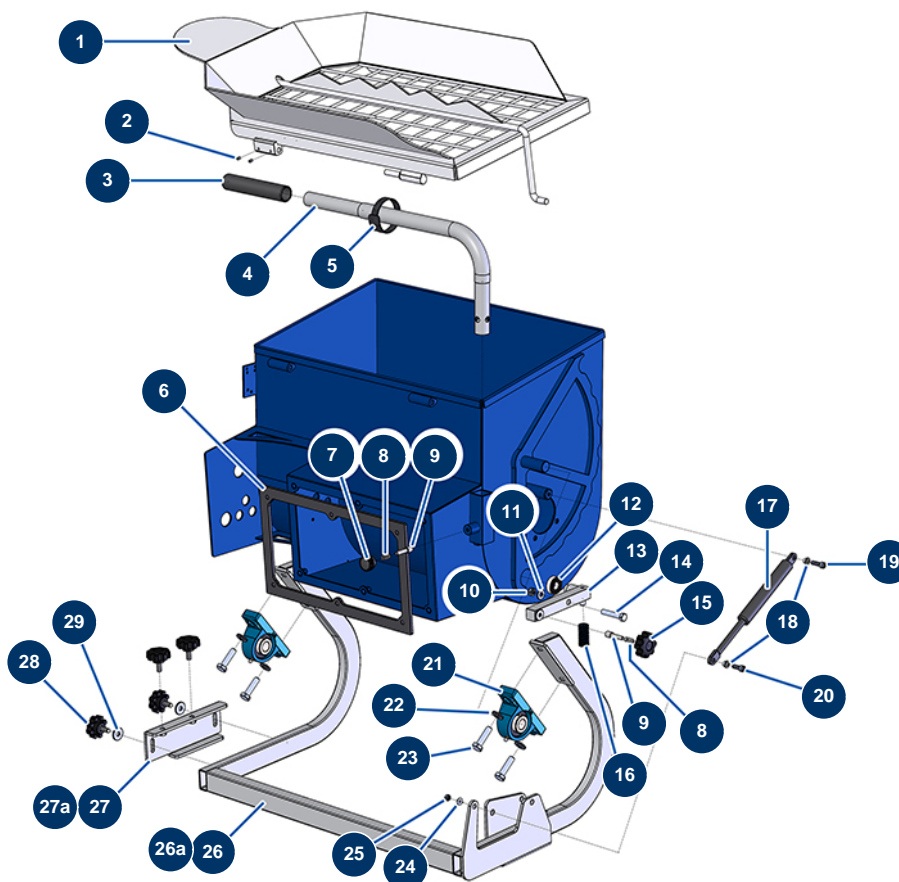

MIXPRO 80 CLASSIC sequential Mixer - Chassis

Détails des pièces

Pos.	Référence	Désignation
1	11488	COMPACT-PRO mixer grid
2	1010359	8 x 8 stainless steel socket head screw with pointed tip
3	90255	Arm handle for EUROPRO 24P, E50 and E100
4	11507	MIXPRO 80 mixer arm
5	12410	Self-gripping collar with loop 12,7 x 228 mm
6	12844	C.P IDEAL MIXER with card electrical box gasket
7	20001	EUROPRO 30+,36 and 40 compressor arm button
8	60040	Compressor trigger spring
9	M10047	C.P mixer tank trigger
10	13980	M 8 nylstop inox nut
11	80260	ø 8 inox medium washer
12	1010323	C.P mixer bearing
13	11530	CP30 MIXER roller support

MIXPRO 80 CLASSIC sequential Mixer - Transmission

Détails des pièces

Pos.	Référence	Désignation
1	30043	Electric motor 1,1 kW - T80 - B14 - 1400 rpm - 400V
2	80446	Cable gland reduction M 25-11
3	30082	Nickel plated watertight cable gland of 11
4	90606	Shielded cable 4 x 1,5 by the metre
5	12249	3 x 12 cylindrical head screw
6	90287	14 P2 & 24 P gear reducer plastic cover
7	11544	THEF 8 x 25 screw
8	80263	Very large inox washer Ø 8
9	11513	Speed reducer 90° - T63 - R30 - B14/T80
10	30257	THEF 10 x 25 screw
11	80261	ø 10 inox medium washer
12	11524	Bonfiglioli gear-reducer spacer
13	C20657	CP30 mixer wedging washer

Pos.	Référence	Désignation
14	90750	8 x 7 x 100 parallel key with round end for 24P et PT
15	M10063	COMPACT PRO IDEAL mixed rapid transmission shaft
16	12157	Beta pin Ø 4.5 x 70
17	70107	Spi seal 50 x 80 x 8 for 24P,24PT, MPE300, COMPACT-PRO 30
18	60012	M6 straight lubricator
19	12042	C.P mixer rapid transmission gasket
20	M10065	Support washers for COMPACT-PRO mixer gasket
21	12110	6 x 20 inox cylindrical pan head screw
22	12111	8 x 20 inox cylindrical pan head screw
23	M07013	CP MIXER complete transmission bearing
24	30253	M 8 Inox cap nut
25	C20233	COMPACT-PRO mixer propeller
26	C20260	Paddle mixing propeller