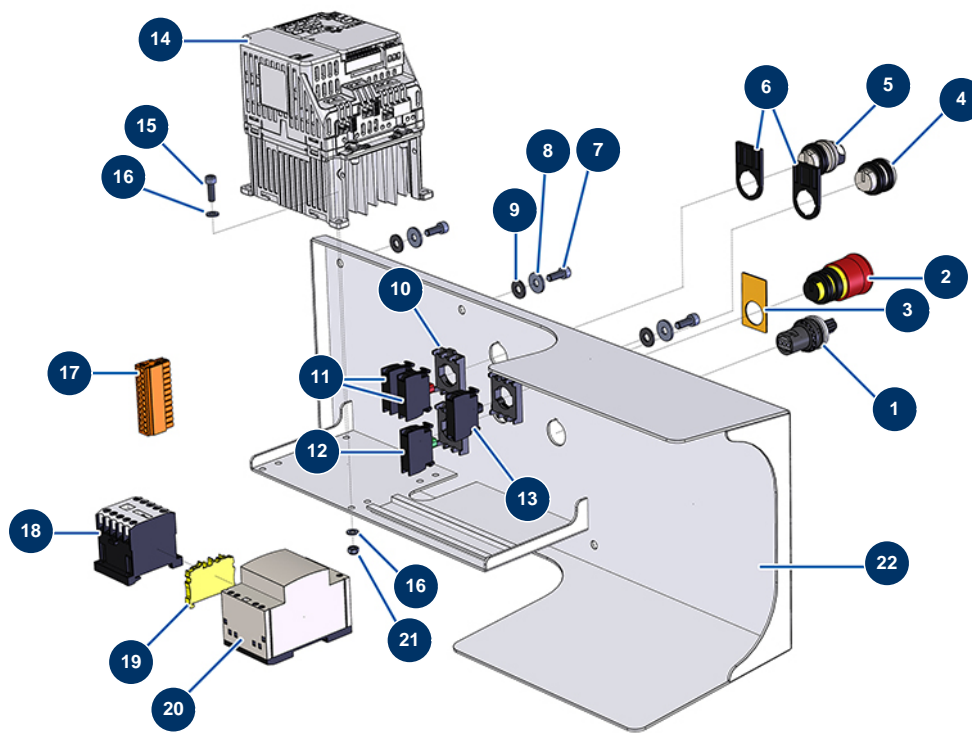

Pos.	Référence	Désignation
14	90750	8 x 7 x 100 parallel key with round end for 24P et PT
15	M10063	COMPACT PRO IDEAL mixed rapid transmission shaft
16	12157	Beta pin Ø 4.5 x 70
17	70107	Spi seal 50 x 80 x 8 for 24P,24PT, MPE300, COMPACT-PRO 30
18	60012	M6 straight lubricator
19	12042	C.P mixer rapid transmission gasket
20	M10065	Support washers for COMPACT-PRO mixer gasket
21	12110	6 x 20 inox cylindrical pan head screw
22	12111	8 x 20 inox cylindrical pan head screw
23	M07013	CP MIXER complete transmission bearing
24	30253	M 8 Inox cap nut
25	C20233	COMPACT-PRO mixer propeller
26	C20260	Paddle mixing propeller

MIXPRO 80 CLASSIC sequential Mixer - Supply

Détails des pièces

Pos.	Référence	Désignation
1	90180	Supply cable with moulded plug 3G 1,5 mm ²
2	12410	Self-gripping collar with loop 12,7 x 228 mm
3	90606	Shielded cable 4 x 1,5 by the metre
4	30018	H07RNF 4G1.5 electrical cable by the metre
5	80448	M 20 waterproof cable gland
6	11882	4 x 30 cylindrical head screw
7	30267	ø 4 inox narrow washer
8	12737	M 3 nylstop nut
9	12742	Version 2 CP mixer grid switch
10	12250	3 x 16 cylindrical head screw
11	13329	3 x 6 cylindrical head screw
12	11500	CP mixer grid switch hinge axle
13	13022	Product hose extension Ø 25 x 30 m - M1" x F1" - JETPRO

MIXPRO 80 CLASSIC sequential Mixer - Electrical box

Détails des pièces

Pos.	Référence	Désignation
1	80645	Spraying machine complete potentiometer from MARCH 2003
2	90727	Hook emergency stop button - CP 60
3	90016	Square EMERGENCY STOP label
4	90729	Transparent indicator button
5	90731	3-position button
6	30362	Label holder
7	90157	M6 x 16 cylindrical head screw - CP 60
8	30292	ø 8 inox large washer
9	10067	7 x 16 rubber washer
10	30036	3-contact U-bolt
11	30356	Red single open contact
12	30028	Green single closed contact
13	30058	220 Volt neon bulb