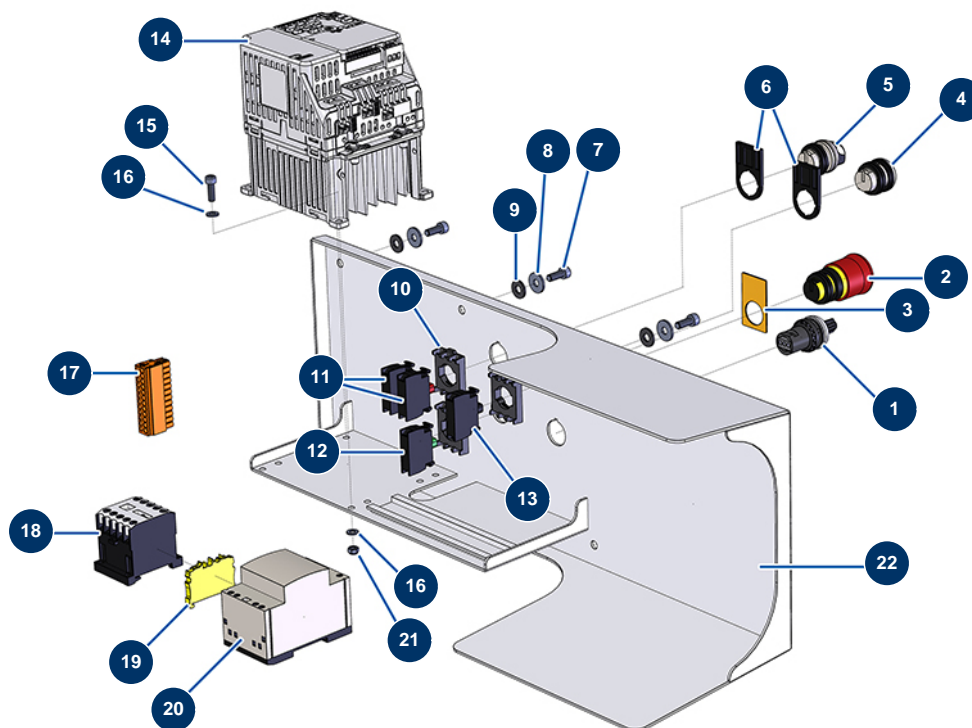

Pos.	Référence	Désignation
14	90750	8 x 7 x 100 parallel key with round end for 24P et PT
15	M10063	COMPACT PRO IDEAL mixed rapid transmission shaft
16	12157	Beta pin Ø 4.5 x 70
17	70107	Spi seal 50 x 80 x 8 for 24P,24PT, MPE300, COMPACT-PRO 30
18	60012	M6 straight lubricator
19	12042	C.P mixer rapid transmission gasket
20	M10065	Support washers for COMPACT-PRO mixer gasket
21	12110	6 x 20 inox cylindrical pan head screw
22	12111	8 x 20 inox cylindrical pan head screw
23	M07013	CP MIXER complete transmission bearing
24	30253	M 8 Inox cap nut
25	C20233	COMPACT-PRO mixer propeller
26	C20260	Paddle mixing propeller

MIXPRO 80 CLASSIC sequential Mixer - Supply

Détails des pièces

Pos.	Référence	Désignation
1	90180	Supply cable with moulded plug 3G 1,5 mm ²
2	12410	Self-gripping collar with loop 12,7 x 228 mm
3	90606	Shielded cable 4 x 1,5 by the metre
4	30018	H07RNF 4G1.5 electrical cable by the metre
5	80448	M 20 waterproof cable gland
6	11882	4 x 30 cylindrical head screw
7	30267	ø 4 inox narrow washer
8	12737	M 3 nylstop nut
9	12742	Version 2 CP mixer grid switch
10	12250	3 x 16 cylindrical head screw
11	13329	3 x 6 cylindrical head screw
12	11500	CP mixer grid switch hinge axle
13	13022	Product hose extension Ø 25 x 30 m - M1" x F1" - JETPRO

MIXPRO 80 CLASSIC sequential Mixer - Electrical box

Détails des pièces

Pos.	Référence	Désignation
1	80645	Spraying machine complete potentiometer from MARCH 2003
2	90727	Hook emergency stop button - CP 60
3	90016	Square EMERGENCY STOP label
4	90729	Transparent indicator button
5	90731	3-position button
6	30362	Label holder
7	90157	M6 x 16 cylindrical head screw - CP 60
8	30292	ø 8 inox large washer
9	10067	7 x 16 rubber washer
10	30036	3-contact U-bolt
11	30356	Red single open contact
12	30028	Green single closed contact
13	30058	220 Volt neon bulb