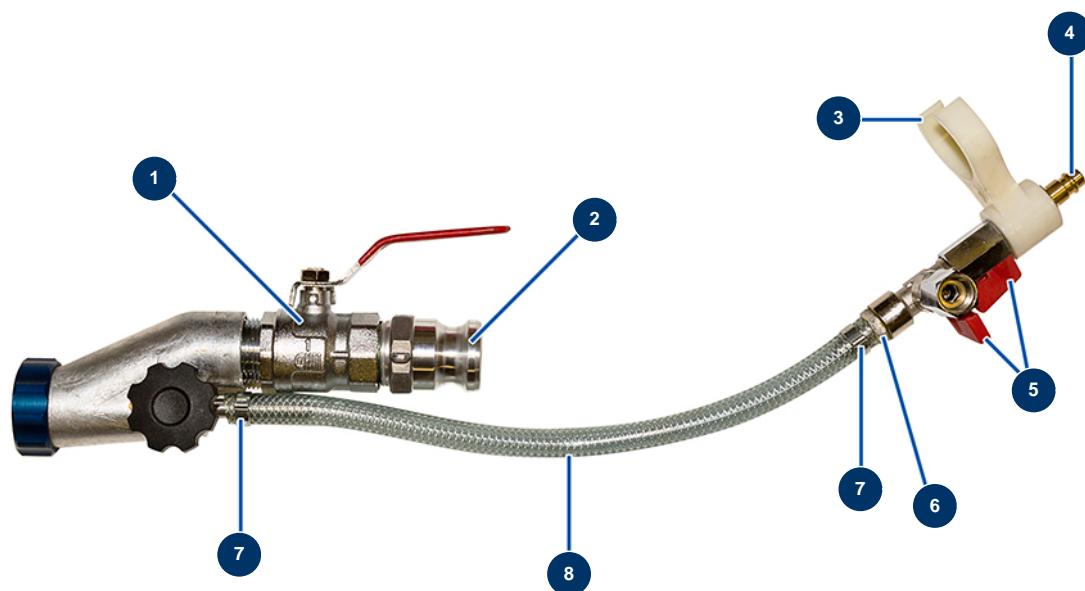

Single decoration lance - General view

Détails des pièces

Pos.	Référence	Désignation
1	12592	C.P 60 spraying lance 1"M-F detachable valve
2	70008	1" outer threaded adapter for 8-14 and 24P
3	11506	Traditional lance junction circlip
4	70044	3/8" outer threaded male quick fit coupling
5	30136	3/8" mini lux valve
6	80325	3/8 corrugated outer threaded coupling Ø 10
7	80429	Ear clamp 15 x 18
8	50003	Clear braided PVC hose Ø 10 x 16 by the metre