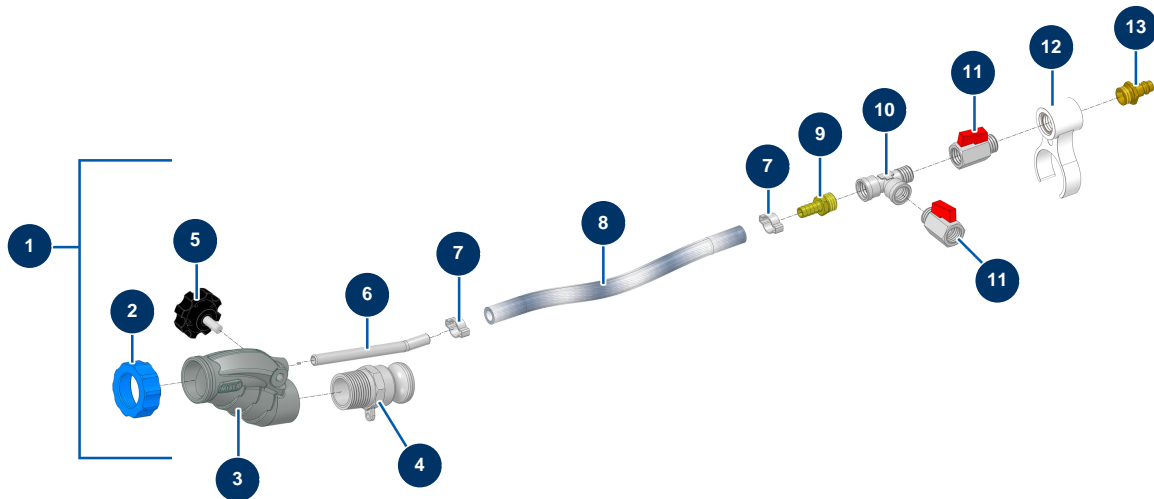

CLASSIC spray lance (single), screw-on nozzle - General view

Détails des pièces

Pos.	Référence	Désignation
1	13142	CLASSIC spray lance (single), screw-on nozzle
2	11817	Blue ring for mortar lance
3	12725	Inner threaded 1" aluminium lance machined body
4	70008	1" outer threaded adapter for 8-14 and 24P
5	11514	Plastic thumb wheel M8 x 20
6	M10326	Lance air injector without hose - C.P 60
7	80429	Ear clamp 15 x 18
8	50003	Clear braided PVC hose Ø 10 x 16 by the metre
9	80325	3/8 corrugated outer threaded coupling Ø 10
10	12530	M3/8" x F3/8" x F3/8" low pressure T
11	30136	3/8" mini lux valve
12	11506	Traditional lance junction circlip
13	70044	3/8" outer threaded male quick fit coupling