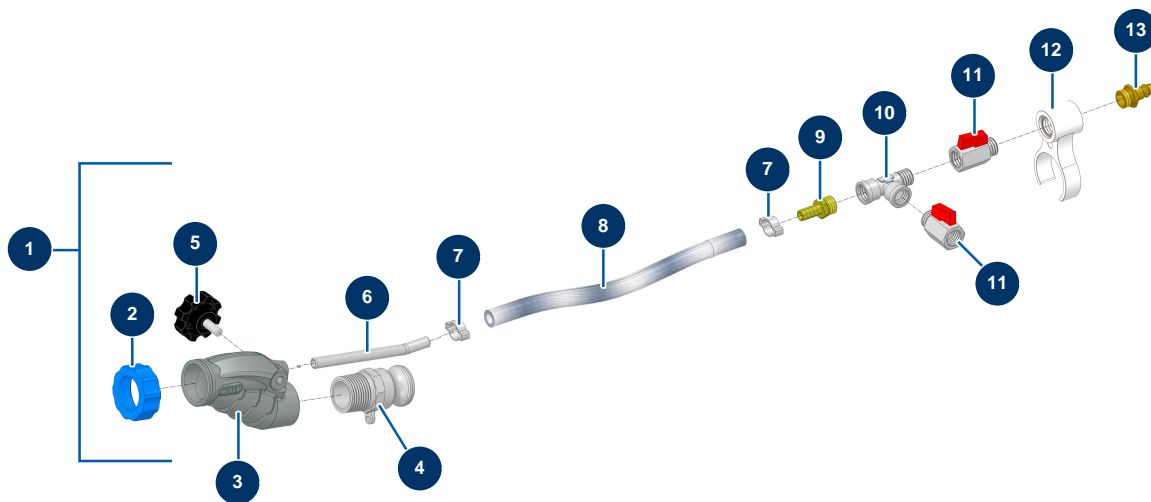

CLASSIC spray lance (single), screw-on nozzle - General view

Détails des pièces

Pos.	Référence	Désignation
1	13142	CLASSIC spray lance (single), screw-on nozzle
2	11817	Blue ring for mortar lance
3	12725	Inner threaded 1" aluminium lance machined body
4	70008	1" outer threaded adapter for 8-14 and 24P
5	11514	Plastic thumb wheel M8 x 20
6	M10326	Lance air injector without hose - C.P 60
7	80429	Ear clamp 15 x 18
8	50003	Clear braided PVC hose Ø 10 x 16 by the metre
9	80325	3/8 corrugated outer threaded coupling Ø 10
10	12530	M3/8" x F3/8" x F3/8" low pressure T
11	30136	3/8" mini lux valve
12	11506	Traditional lance junction circlip
13	70044	3/8" outer threaded male quick fit coupling