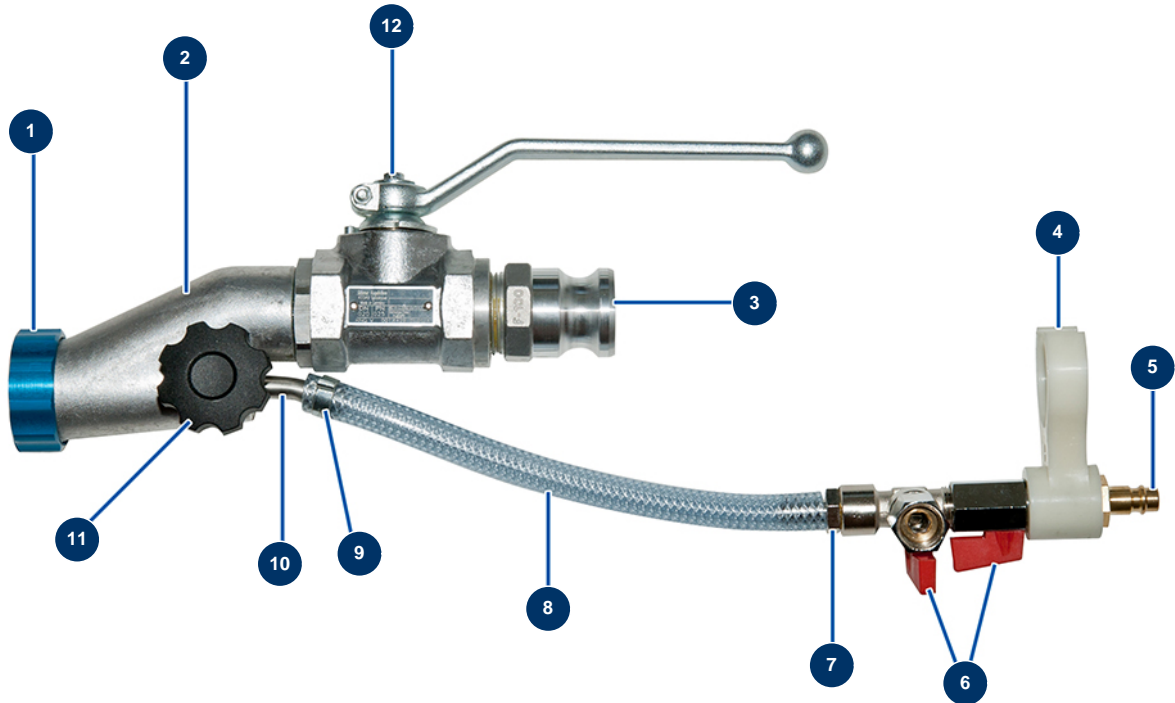

Spray lance with BOHMER valve and 1" aluminium adapter - General view

Détails des pièces

Pos.	Référence	Désignation
1	11817	Blue ring for mortar lance
2	12725	Inner threaded 1" aluminium lance machined body
3	70008	1" outer threaded adapter for 8-14 and 24P
4	11506	Traditional lance junction circlip
5	70044	3/8" outer threaded male quick fit coupling
6	30136	3/8" mini lux valve
7	80325	3/8 corrugated outer threaded coupling Ø 10
8	50003	Clear braided PVC hose Ø 10 x 16 by the metre
9	60032	Ear clamp 13 x 15
10	M10326	Lance air injector without hose - C.P 60
11	11514	Plastic thumb wheel M8 x 20
12		12