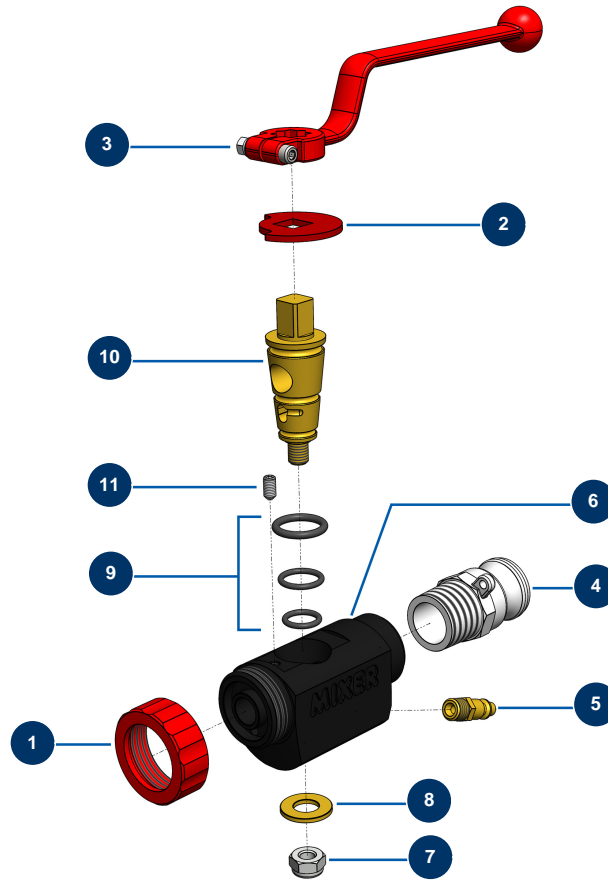

MIXER - ABS spray lance with 1" aluminium adaptator & air connector - General view

Détails des pièces

Pos.	Référence	Désignation
1	10031	Aluminium lance ring red
2	10030	Stop washer
3	20003	Red bend handle for lance (square of 14)
4	70008	1" outer threaded adapter for 8-14 and 24P
5	70043	1/4" outer threaded male quick-connector
6	M10037	
7	60013	M 10 nylstop nut
8	10032	Lance washer
9	80154	EUROPRO spraying machine lance gasket kit
10	10029	Lance brass cone
11	30371	ABS lance countersunk screw