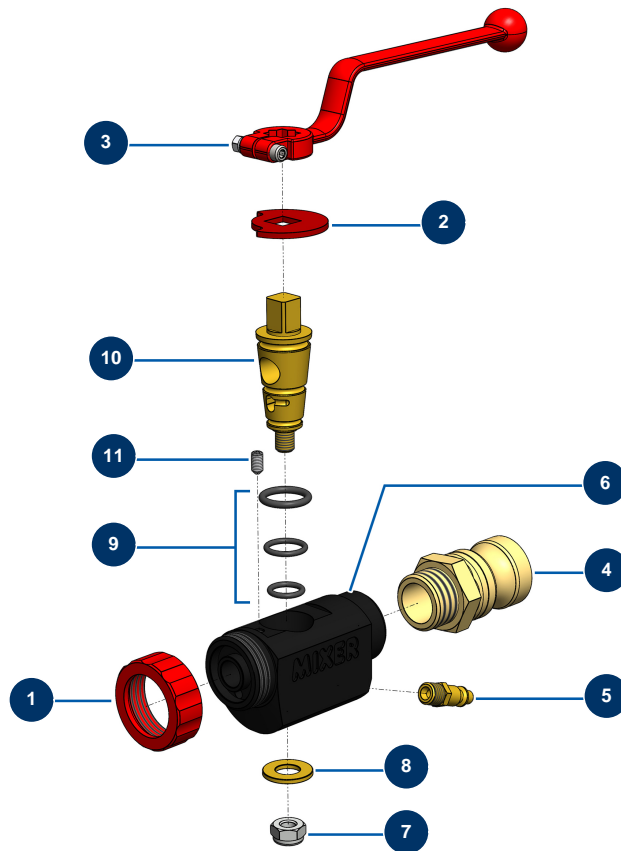

MIXER - ABS spray lance with 1" steel adaptor & air connector - General view

Détails des pièces

Pos.	Référence	Désignation
1	10031	Aluminium lance ring red
2	10030	Stop washer
3	20003	Red bend handle for lance (square of 14)
4	11954	1" steel adapter, outer threaded 1"
5	70043	1/4" outer threaded male quick-connector
6	M10037	
7	60013	M 10 nylstop nut
8	10032	Lance washer
9	80154	EUROPRO spraying machine lance gasket kit
10	10029	Lance brass cone
11	30371	ABS lance countersunk screw