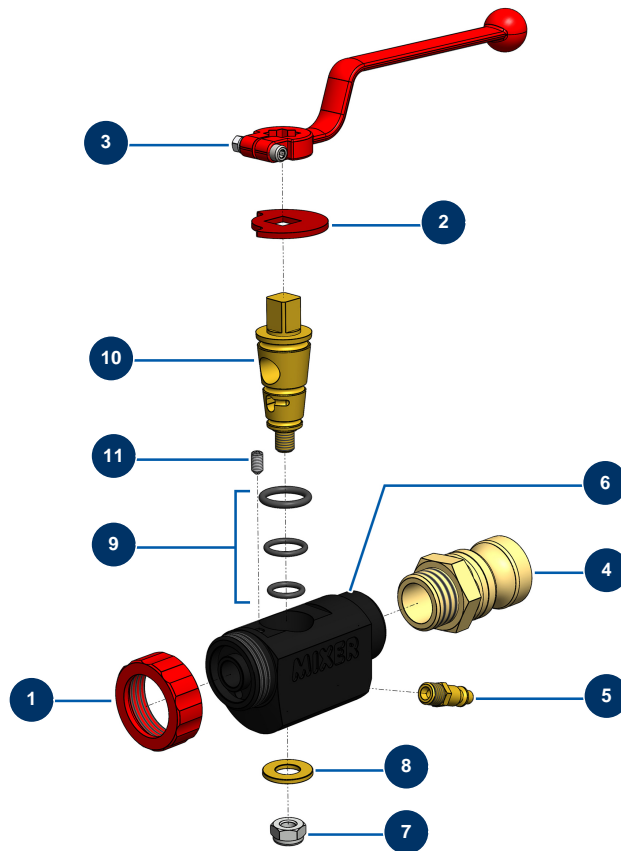

**MIXER - ABS spray lance with 1" steel adaptator & air connector - General view**

**Détails des pièces**

Pos.	Référence	Désignation
1	10031	Aluminium lance ring red
2	10030	Stop washer
3	20003	Red bend handle for lance (square of 14)
4	11954	1" steel adapter, outer threaded 1"
5	70043	1/4" outer threaded male quick-connector
6	M10037	
7	60013	M 10 nylstop nut
8	10032	Lance washer
9	80154	EUROPRO spraying machine lance gasket kit
10	10029	Lance brass cone
11	30371	ABS lance countersunk screw