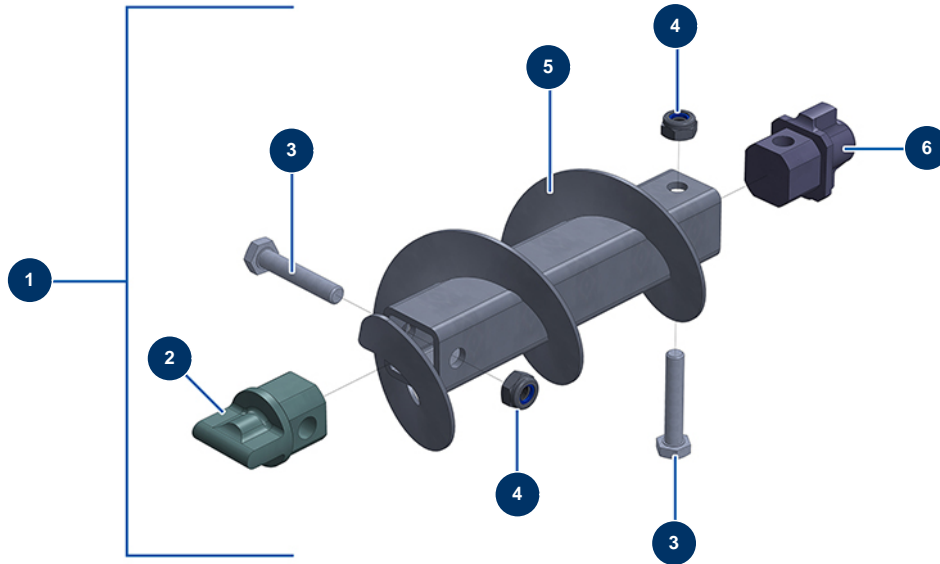

## JETPRO 120-7 reinforced connecting rod - General view

### Détails des pièces

Pos.	Référence	Désignation
1	14868	JETPRO 120-7 reinforced connecting rod
2	M10783	Bearing pin for JETPRO 120 strengthened connecting rod - rotor side thick.10
3	13587	THEF M10 x 55 screw
4	13981	M 10 nylstop inox nut
5	C21474	Strengthened connecting rod for JETPRO, JETBAG 160
6	M10489	JETPRO 120-160 motor side ball joint