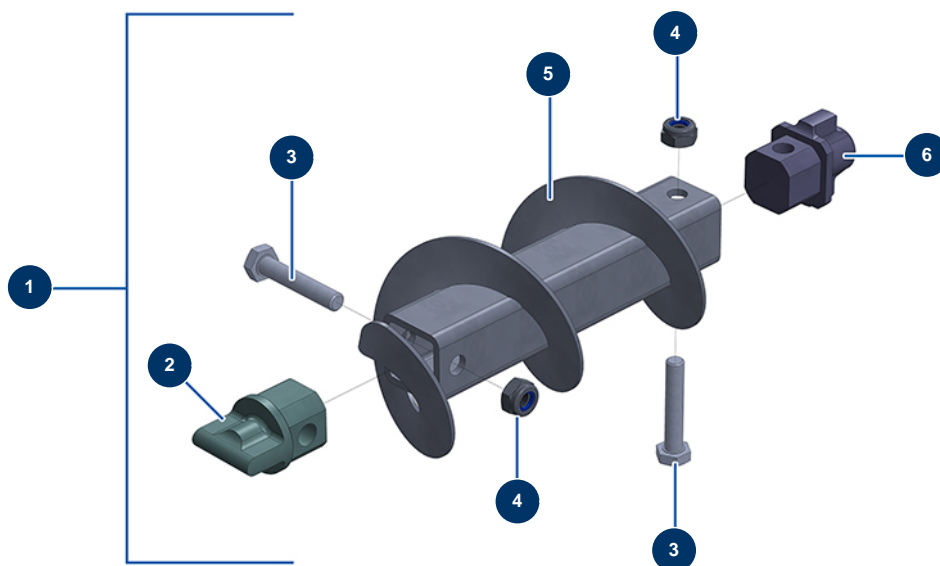

## JETPRO 120-7 reinforced connecting rod - General view

### Détails des pièces

Pos.	Référence	Désignation
1	14868	JETPRO 120-7 reinforced connecting rod
2	M10783	Bearing pin for JETPRO 120 strengthened connecting rod - rotor side thick.10
3	13587	THEF M10 x 55 screw
4	13981	M 10 nylstop inox nut
5	C21474	Strengthened connecting rod for JETPRO, JETBAG 160
6	M10489	JETPRO 120-160 motor side ball joint