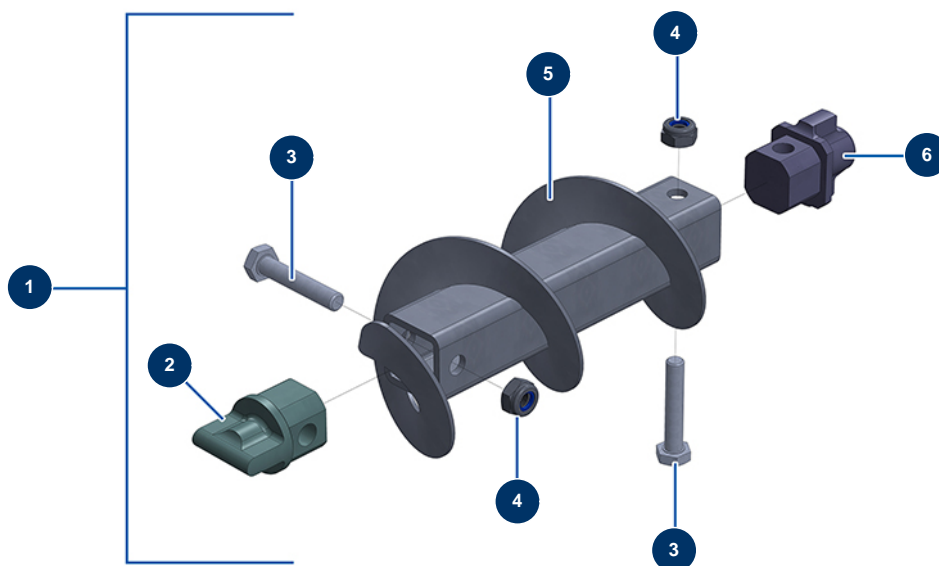

JETPRO 120-7 reinforced connecting rod - General view

Détails des pièces

Pos.	Référence	Désignation
1	14868	JETPRO 120-7 reinforced connecting rod
2	M10783	Bearing pin for JETPRO 120 strengthened connecting rod - rotor side thick.10
3	13587	THEF M10 x 55 screw
4	13981	M 10 nylstop inox nut
5	C21474	Strengthened connecting rod for JETPRO, JETBAG 160
6	M10489	JETPRO 120-160 motor side ball joint