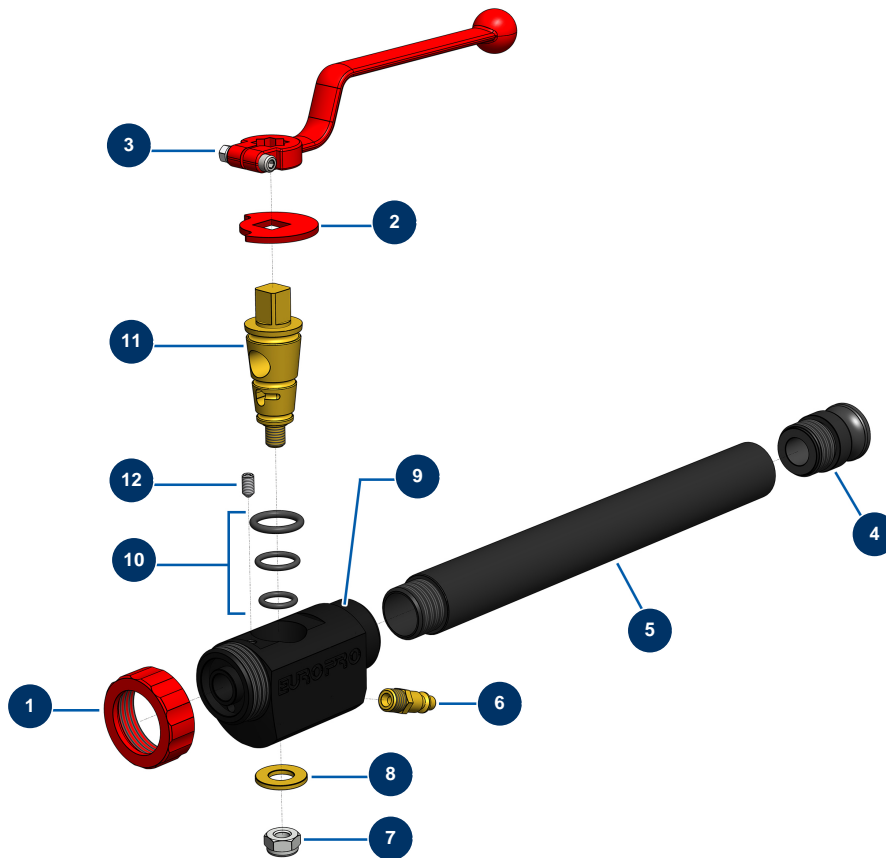

30 cm ABS spray lance - General view

Détails des pièces

Pos.	Référence	Désignation
1	10031	Aluminium lance ring red
2	10030	Stop washer
3	20003	Red bend handle for lance (square of 14)
4	10280	1" x M 30/150 alu adapter for 8, 14, 24 and CP30 lance
5	M10662	
6	70043	1/4" outer threaded male quick-connector
7	60013	M 10 nylstop nut
8	10032	Lance washer
9	10028	ABS lance body block
10	80154	EUROPRO spraying machine lance gasket kit
11	10029	Lance brass cone
12	30371	ABS lance countersunk screw