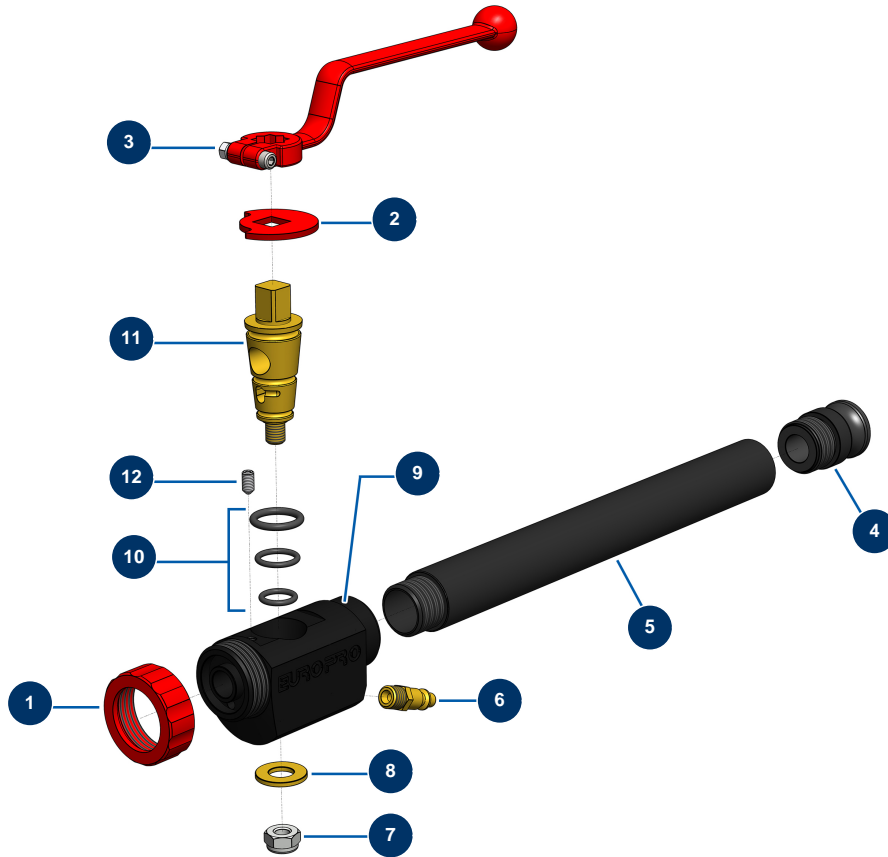

30 cm ABS spray lance - General view

Détails des pièces

Pos.	Référence	Désignation
1	10031	Aluminium lance ring red
2	10030	Stop washer
3	20003	Red bend handle for lance (square of 14)
4	10280	1" x M 30/150 alu adapter for 8, 14, 24 and CP30 lance
5	M10662	
6	70043	1/4" outer threaded male quick-connector
7	60013	M 10 nylstop nut
8	10032	Lance washer
9	10028	ABS lance body block
10	80154	EUROPRO spraying machine lance gasket kit
11	10029	Lance brass cone
12	30371	ABS lance countersunk screw