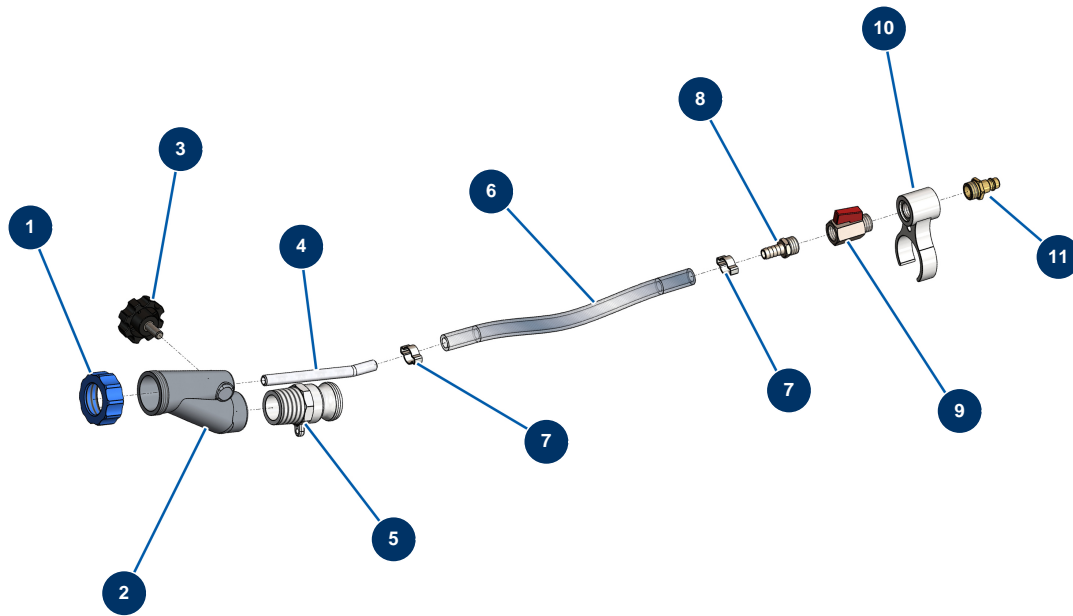

CLASSIC spray lance (single), clip-on nozzle - General view

Détails des pièces

Pos.	Référence	Désignation
1	11817	Blue ring for mortar lance
2	12725	Inner threaded 1" aluminium lance machined body
3	11514	Plastic thumb wheel M8 x 20
4	M10326	Lance air injector without hose - C.P 60
5	70008	1" outer threaded adapter for 8-14 and 24P
6	50003	Clear braided PVC hose Ø 10 x 16 by the metre
7	80429	Ear clamp 15 x 18
8	80325	3/8 corrugated outer threaded coupling Ø 10
9	30136	3/8" mini lux valve
10	11506	Traditional lance junction circlip
11	70044	3/8" outer threaded male quick fit coupling