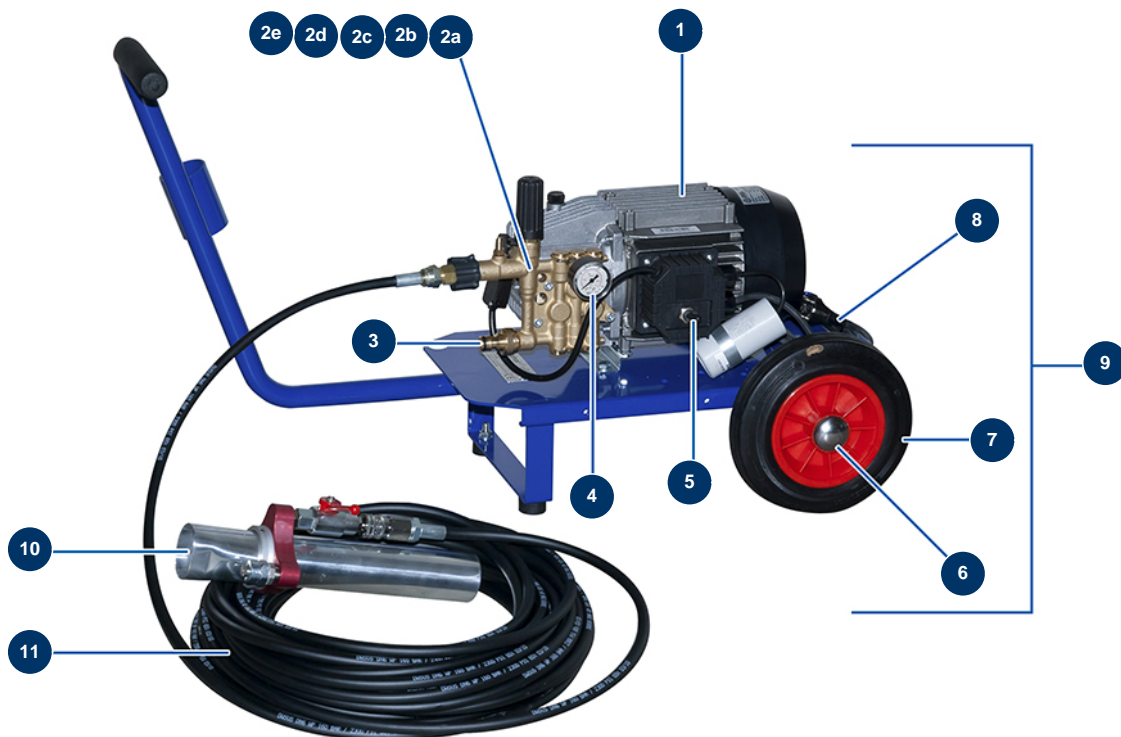

Flocking kit, pump, hose, lance and nozzles - General view

Détails des pièces

Pos.	Référence	Désignation
1	12298	Complete motor pump 8 litres - 130 bar - Turbipompe
2a	AN1340050	Turbipompe 100 washer pump oil gauge
2b	AN42566	HPV-O Turbipompe 100 pump valves kit
2c	AN42567	HPV-O Turbipompe 100 pump water seal gaskets kit
2d	AN42568	HPV-O Turbipompe 100 pump gasket kit
2e	AN2623	HPV-O Turbipompe 100 washer pump pistons kit
3	80124	Inner threaded 3/4" quick connector
4	AN3233	Z8-150+ washer manometer
5	80058	Compressor 2-way switch
6	90281	Ø20 chromed clip
7	90720	Complete wheel 200 shaft 20 for 4P and MPE 50
8	90180	Supply cable with moulded plug 3G 1,5 mm ²
9	30610	TURBIPOMPE 100 high pressure pump

Pos.	Référence	Désignation
10	12242	2 heads flocking lance
11	12008	TURBIPOMPE washer hose Ø 6-160 bar 25 metres