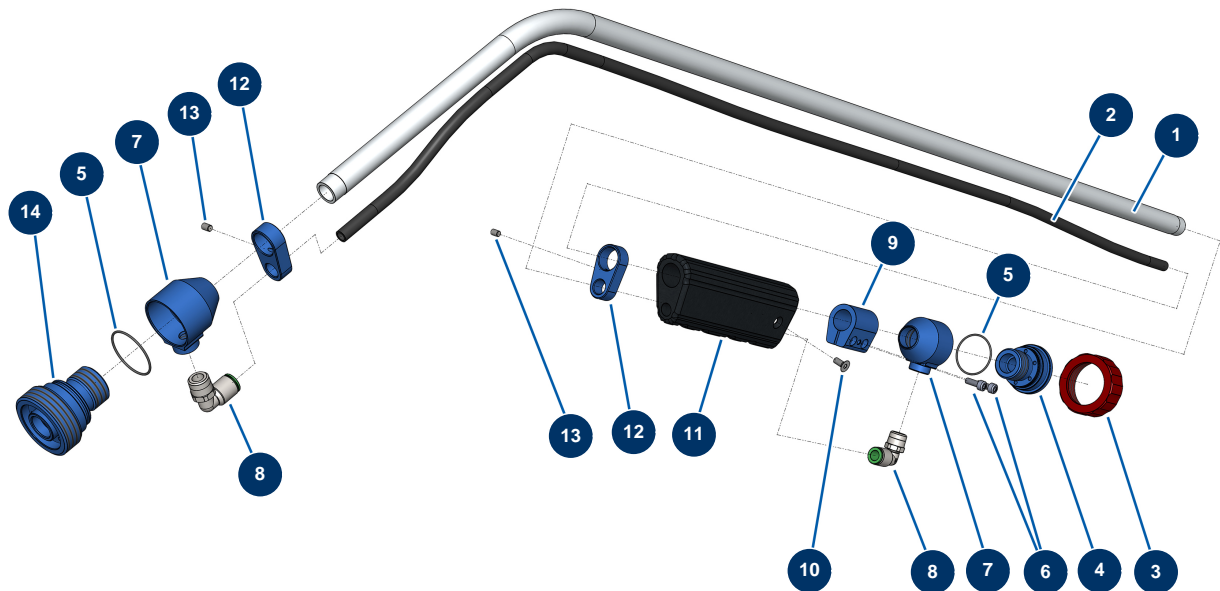

## Angled spraying extension for decoration spraying lance - General view

### Détails des pièces

Pos.	Référence	Désignation
1	M10327	1
2	30404	Calibrated polyurethane tube $\varnothing$ 6 x 8 black by the metre
3	10031	Aluminium lance ring red
4	M10317	4
5	14610	30 x 1 O-ring
6	12444	4 x 12 cylindrical head screw
7	M10318	7
8	11152	M1/4 $\varnothing$ 8 elbow push-in connector
9	M10320	9
10	310001	4 x 10 countersunk head screw
11	M10321	11
12	M10319	12
13	310020	4 x 6 stainless steel socket head screw with flat tip