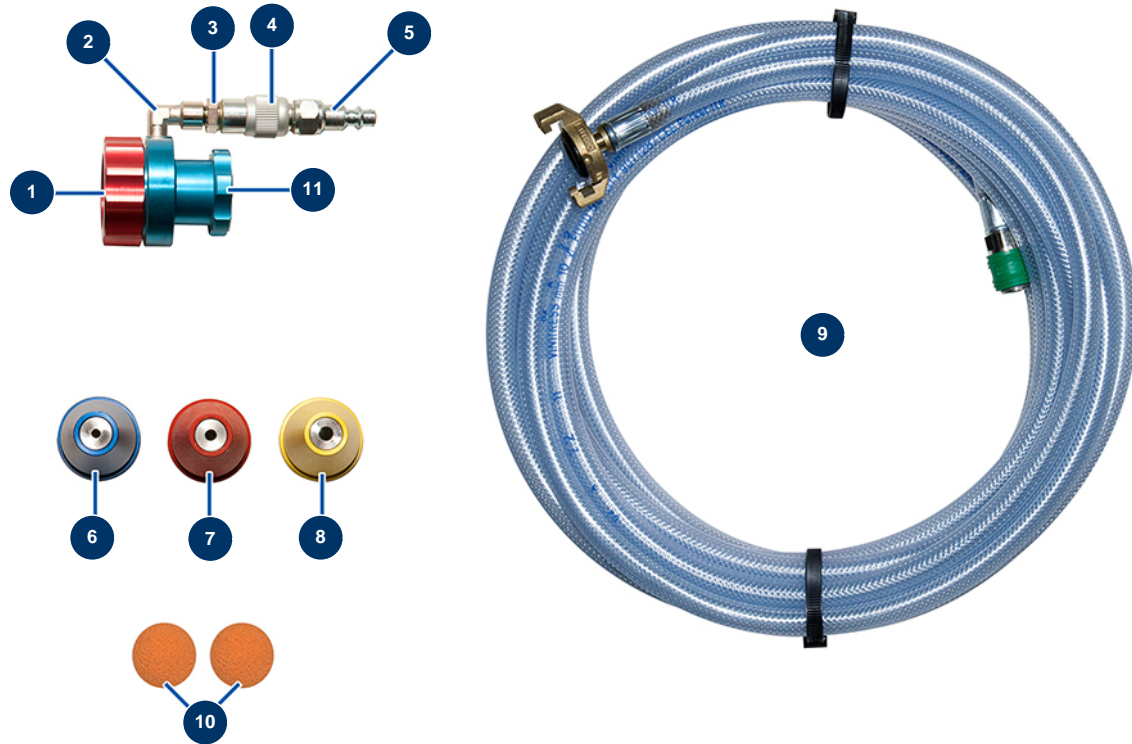

Droplet kit for JETPRO - Kit components

Détails des pièces

Pos.	Référence	Désignation
1	10031	Aluminium lance ring red
2	91169	Elbow BP 90° 1/8 MaleC x 1/8 FemaleD
3	11110	1/8" MaleC x 1/4" MaleC low-pressure nipple
4	20008	Air adjustment tap 1/4" M x 1/4" F
5	80091	Male quick fit coupling inner threaded 1/4" Ø 6
6	10044	Blue nozzle Ø 4mm
7	10045	Red nozzle Ø 5mm
8	10046	Yellow nozzle Ø 6mm
9	91357	Air extension Ø10 x 10 m 1/2 express x quick female 6
10	20010	Cleaning ball ø 20
11	M07023	JETPRO droplet kit adaptor