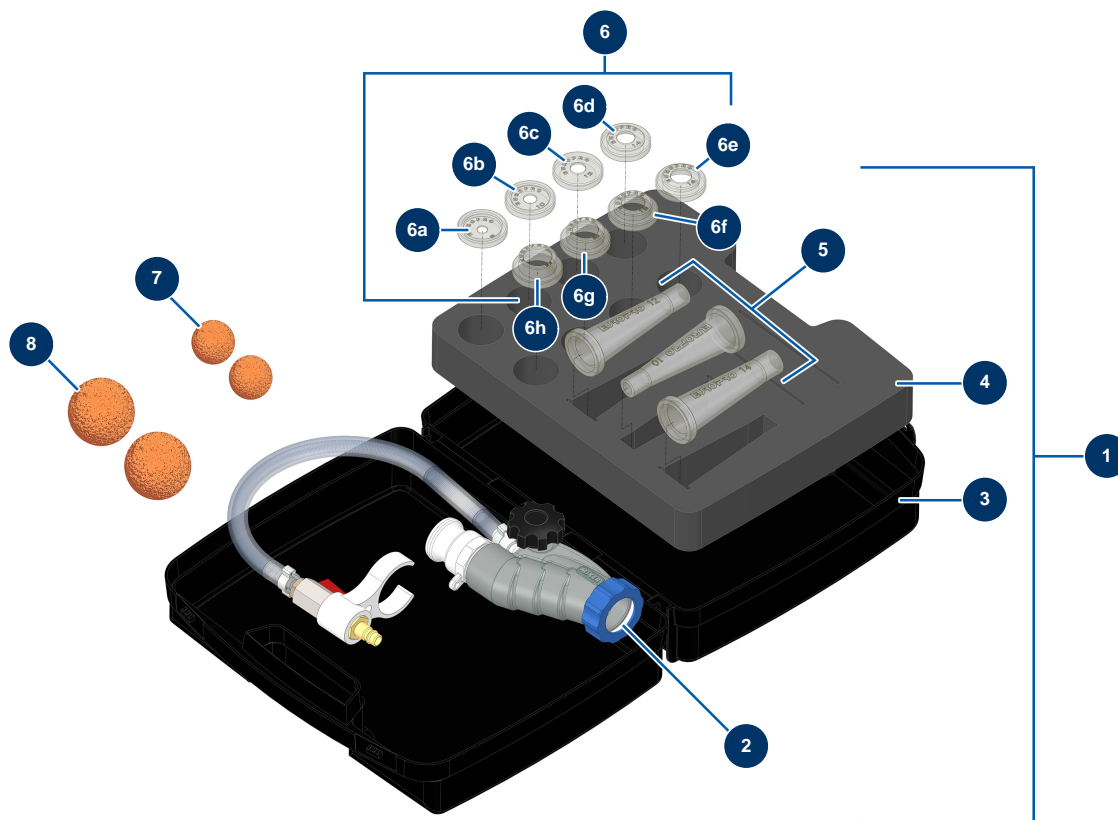

Carry case for mortar traditional spray lance - General view

Détails des pièces

Pos.	Référence	Désignation
1	30808	Carry case for mortar traditional spray lance
2	13142	CLASSIC spray lance (single), screw-on nozzle
3	80168	Empty case for spray-gun
4	11879	C.P case upper wedging foam-rubber
5	11759	Set of grouting nozzles Ø 10, 12, 14
6	11760	Set of spray nozzles Ø 8, 10, 12, 14, 16, 18, 20, 22 - C.P
6a	12712	Ø 8 spraying nozzle
6b	12713	Ø 10 spraying nozzle
6c	12714	Ø 12 spraying nozzle
6d	12715	Ø 14 spraying nozzle
6e	12716	Ø 16 spraying nozzle
6f	12717	Ø 18 spraying nozzle
6g	12718	Ø 20 spraying nozzle

Pos.	Référence	Désignation
6h	12719	Ø 22 spraying nozzle
7	20005	Cleaning ball ø 30
8	90566	Cleaning ball Ø 50