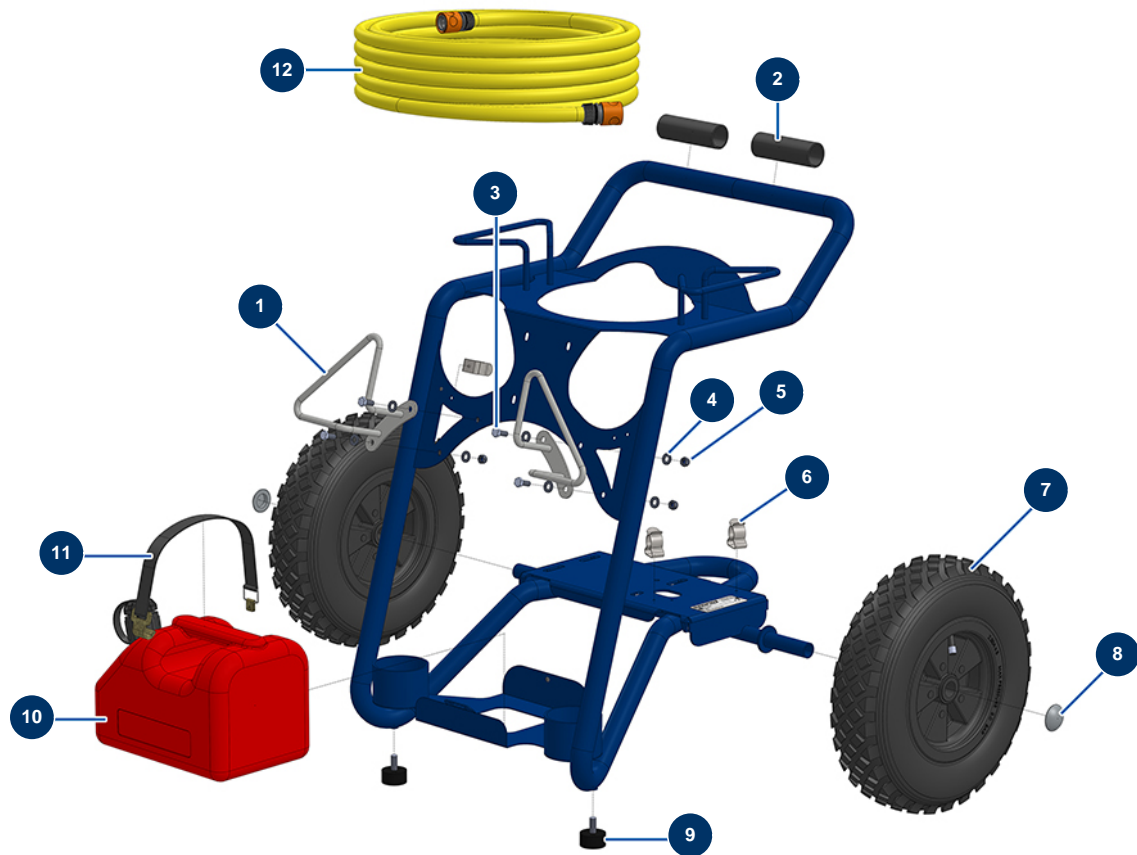

EUROPROLAV 18-280 TH.2 HONDA washer - Chassis

Détails des pièces

Pos.	Référence	Désignation
1	C22563	1
2	11848	PVC granulated split sleeve 120 mm
3	30273	THEF 8 x 20 screw
4	80260	∅ 8 inox medium washer
5	13980	M 8 nylstop inox nut
6	80582	Case support spring
7	80003	∅400 complete wheel with shaft of 25 for 100TH, MPE 300
8	90282	∅25 chromed clip
9	30145	∅ 40 x 20 M10 stop
10	30418	5L jerry can - hydrocarbons approved
11	1012111	Elastic strap for ARTI 100 trolley
12	11892	Watering hose ∅ 19 x 10 m with push-to-fit attachments

EUROPROLAV 18-280 TH.2 HONDA washer - Motorization

Détails des pièces

Pos.	Référence	Désignation
1	13034	Pump 18 litres 280 bar with by-pass 1,450 rpm
1a	AN2864	RK 18-200, 18-280 & RG 21-250 pump valves kit
1b	AN2757	RK 15-250 & 18-280 pump pistons kit
1c	AN1855	RK 18-200 & 18-280 pump oil seal gaskets kit
1d	AN1857	RK 15-250 & 18-280 pump water seal gaskets kit
2	AN880130	10-130 ECI,12-180, 15-200, 15-230 & 18-200 washer pump oil gauge
3	AN22308	Integrated return bypass 300 bars
4	11891	1/2" MaleD x 3/4" MaleD low-pressure nipple
5	80128	Filter for 3/4" brass quick connector
6	80124	Inner threaded 3/4" quick connector
7	90295	1/2" thermostatic valve
8	90433	63 mm oil manometer 1/4 conical 0 to 400 bar
9	30257	THEF 10 x 25 screw

EUROPROLAV 18-280 TH.2 HONDA washer - Lance and hose

Détails des pièces

Pos.	Référence	Désignation
1	90307	Low pressure nozzle 50°-40
2	90305	High pressure nozzle 15°-45
3	12415	Double elbow lance hose nozzle holder, 600 mm, KW coupler
4	12166	Double elbow lance hose 600 mm, KW coupler
5	12195	KW coupler 300 mm double lance hose
6	12188	Rotating nozzle for 18-280 with KW coupling
6a	90348	Lance tube without hose 500 mm
7	13639	Rotating nozzle 280 bars 0,40
8	12168	Male coupler KW x 1/4" inner threaded
9	12165	Washer spray-gun with protected hose 310 bars, KW coupler
10	12071	Washer hose Ø 8-315 bar 10 metres
11	90328	M22-150 F x 3/8 M female quick fit attachment