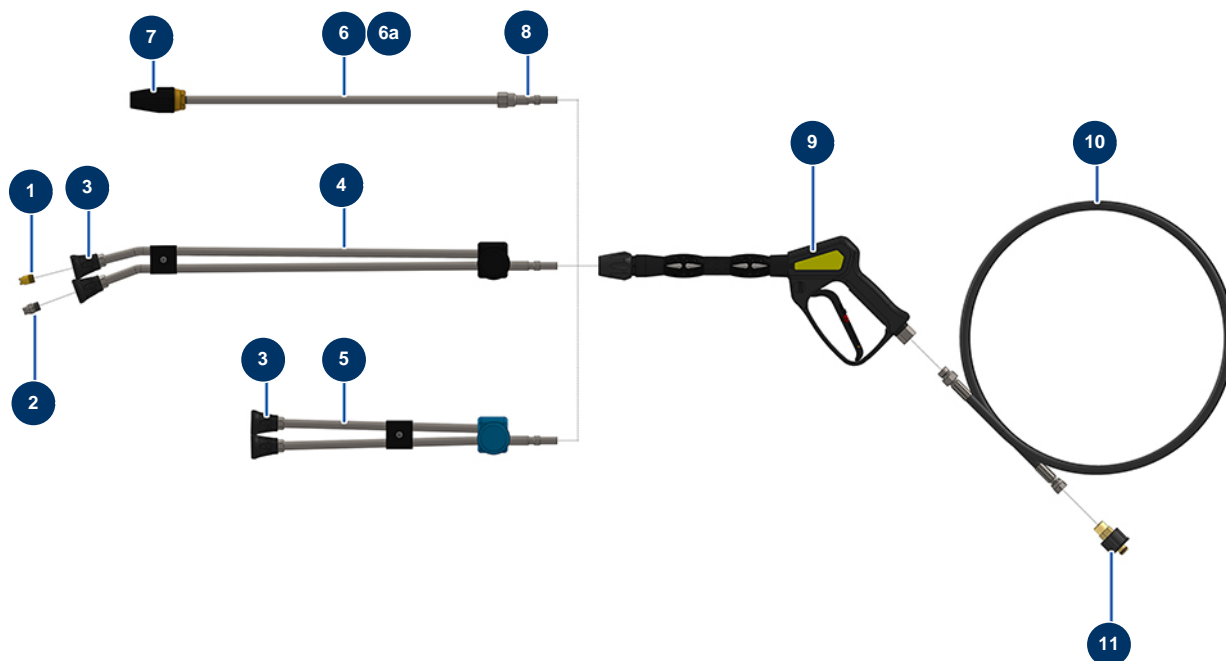

EUROPOLAV 18-280 TH.2 HONDA washer - Chassis

Détails des pièces

Pos.	Référence	Désignation
1	C22563	1
2	11848	PVC granulated split sleeve 120 mm
3	30273	THEF 8 x 20 screw
4	80260	ø 8 inox medium washer
5	13980	M 8 nylstop inox nut
6	80582	Case support spring
7	80003	Ø400 complete wheel with shaft of 25 for 100TH, MPE 300
8	90282	Ø25 chromed clip
9	30145	Ø 40 x 20 M10 stop
10	30418	5L jerry can - hydrocarbons approved
11	1012111	Elastic strap for ARTI 100 trolley
12	11892	Watering hose Ø 19 x 10 m with push-to-fit attachments

EUROPOLAV 18-280 TH.2 HONDA washer - Motorization

Détails des pièces

Pos.	Référence	Désignation
1	13034	Pump 18 litres 280 bar with by-pass 1,450 rpm
1a	AN2864	RK 18-200, 18-280 & RG 21-250 pump valves kit
1b	AN2757	RK 15-250 & 18-280 pump pistons kit
1c	AN1855	RK 18-200 & 18-280 pump oil seal gaskets kit
1d	AN1857	RK 15-250 & 18-280 pump water seal gaskets kit
2	AN880130	10-130 ECI,12-180, 15-200, 15-230 & 18-200 washer pump oil gauge
3	AN22308	Integrated return bypass 300 bars
4	11891	1/2" MaleD x 3/4" MaleD low-pressure nipple
5	80128	Filter for 3/4" brass quick connector
6	80124	Inner threaded 3/4" quick connector
7	90295	1/2" thermostatic valve
8	90433	63 mm oil manometer 1/4 conical 0 to 400 bar
9	30257	THEF 10 x 25 screw

EUROPOLAV 18-280 TH.2 HONDA washer - Lance and hose

Détails des pièces

Pos.	Référence	Désignation
1	90307	Low pressure nozzle 50°-40
2	90305	High pressure nozzle 15°-45
3	12415	Double elbow lance hose nozzle holder, 600 mm, KW coupler
4	12166	Double elbow lance hose 600 mm, KW coupler
5	12195	KW coupler 300 mm double lance hose
6	12188	Rotating nozzle for 18-280 with KW coupling
6a	90348	Lance tube without hose 500 mm
7	13639	Rotating nozzle 280 bars 0,40
8	12168	Male coupler KW x 1/4" inner threaded
9	12165	Washer spray-gun with protected hose 310 bars, KW coupler
10	12071	Washer hose Ø 8-315 bar 10 metres
11	90328	M22-150 F x 3/8 M female quick fit attachment