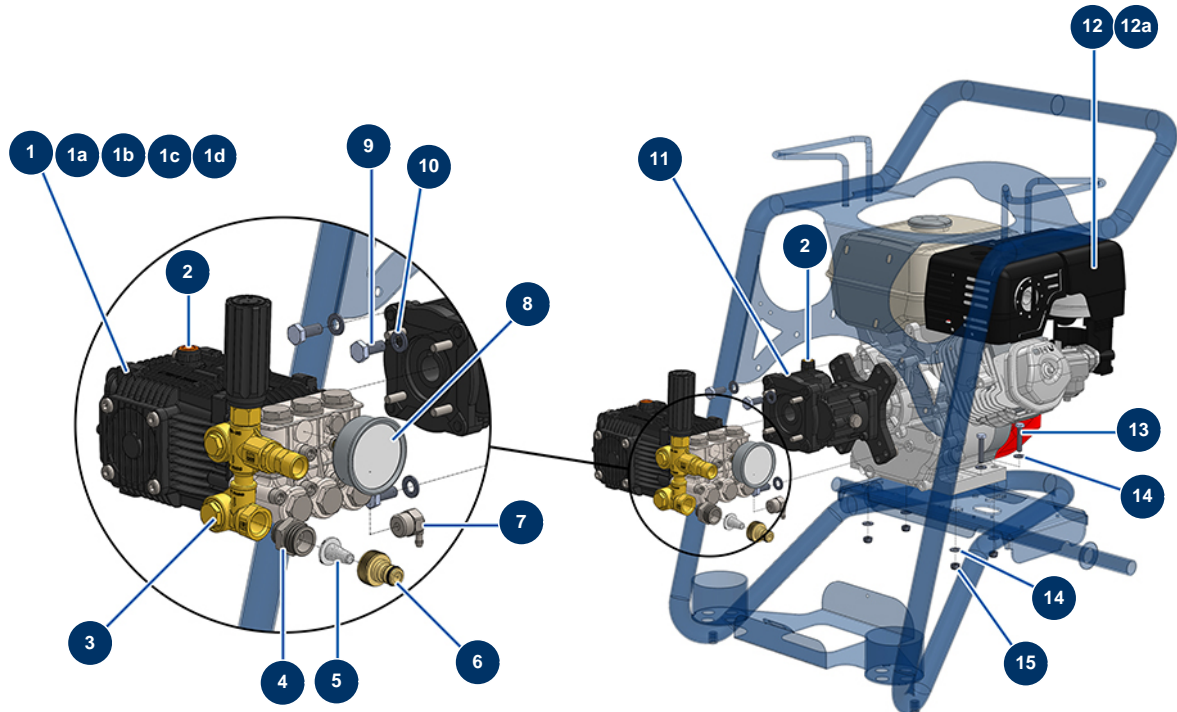

EUROPOLAV 18-280 TH.2 HONDA washer - Chassis

Détails des pièces

Pos.	Référence	Désignation
1	C22563	1
2	11848	PVC granulated split sleeve 120 mm
3	30273	THEF 8 x 20 screw
4	80260	ø 8 inox medium washer
5	13980	M 8 nylstop inox nut
6	80582	Case support spring
7	80003	Ø400 complete wheel with shaft of 25 for 100TH, MPE 300
8	90282	Ø25 chromed clip
9	30145	Ø 40 x 20 M10 stop
10	30418	5L jerry can - hydrocarbons approved
11	1012111	Elastic strap for ARTI 100 trolley
12	11892	Watering hose Ø 19 x 10 m with push-to-fit attachments

EUROPOLAV 18-280 TH.2 HONDA washer - Motorization

Détails des pièces

Pos.	Référence	Désignation
1	13034	Pump 18 litres 280 bar with by-pass 1,450 rpm
1a	AN2864	RK 18-200, 18-280 & RG 21-250 pump valves kit
1b	AN2757	RK 15-250 & 18-280 pump pistons kit
1c	AN1855	RK 18-200 & 18-280 pump oil seal gaskets kit
1d	AN1857	RK 15-250 & 18-280 pump water seal gaskets kit
2	AN880130	10-130 ECI,12-180, 15-200, 15-230 & 18-200 washer pump oil gauge
3	AN22308	Integrated return bypass 300 bars
4	11891	1/2" MaleD x 3/4" MaleD low-pressure nipple
5	80128	Filter for 3/4" brass quick connector
6	80124	Inner threaded 3/4" quick connector
7	90295	1/2" thermostatic valve
8	90433	63 mm oil manometer 1/4 conical 0 to 400 bar
9	30257	THEF 10 x 25 screw

EUROPOLAV 18-280 TH.2 HONDA washer - Lance and hose

Détails des pièces

Pos.	Référence	Désignation
1	90307	Low pressure nozzle 50°-40
2	90305	High pressure nozzle 15°-45
3	12415	Double elbow lance hose nozzle holder, 600 mm, KW coupler
4	12166	Double elbow lance hose 600 mm, KW coupler
5	12195	KW coupler 300 mm double lance hose
6	12188	Rotating nozzle for 18-280 with KW coupling
6a	90348	Lance tube without hose 500 mm
7	13639	Rotating nozzle 280 bars 0,40
8	12168	Male coupler KW x 1/4" inner threaded
9	12165	Washer spray-gun with protected hose 310 bars, KW coupler
10	12071	Washer hose Ø 8-315 bar 10 metres
11	90328	M22-150 F x 3/8 M female quick fit attachment