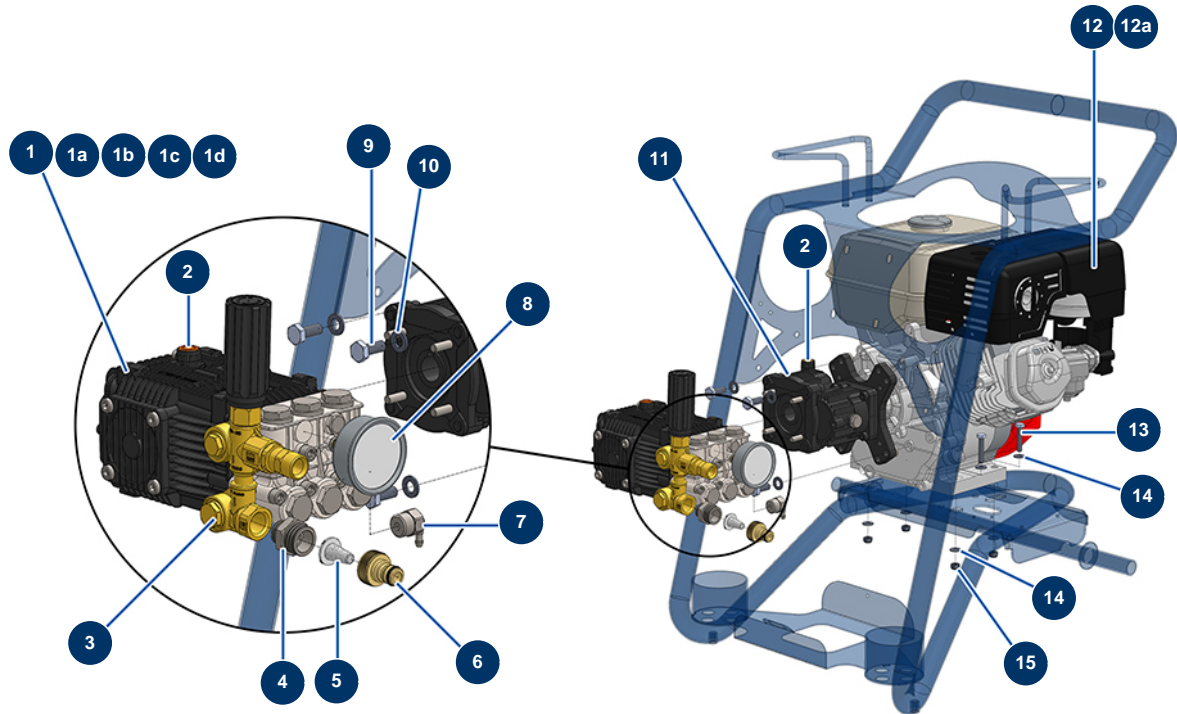

EUROPROLAV 18-280 TH.2 HONDA washer - Chassis

Détails des pièces

Pos.	Référence	Désignation
1	C22563	1
2	11848	PVC granulated split sleeve 120 mm
3	30273	THEF 8 x 20 screw
4	80260	∅ 8 inox medium washer
5	13980	M 8 nylstop inox nut
6	80582	Case support spring
7	80003	∅400 complete wheel with shaft of 25 for 100TH, MPE 300
8	90282	∅25 chromed clip
9	30145	∅ 40 x 20 M10 stop
10	30418	5L jerry can - hydrocarbons approved
11	1012111	Elastic strap for ARTI 100 trolley
12	11892	Watering hose ∅ 19 x 10 m with push-to-fit attachments

EUROPROLAV 18-280 TH.2 HONDA washer - Motorization

Détails des pièces

Pos.	Référence	Désignation
1	13034	Pump 18 litres 280 bar with by-pass 1,450 rpm
1a	AN2864	RK 18-200, 18-280 & RG 21-250 pump valves kit
1b	AN2757	RK 15-250 & 18-280 pump pistons kit
1c	AN1855	RK 18-200 & 18-280 pump oil seal gaskets kit
1d	AN1857	RK 15-250 & 18-280 pump water seal gaskets kit
2	AN880130	10-130 ECI,12-180, 15-200, 15-230 & 18-200 washer pump oil gauge
3	AN22308	Integrated return bypass 300 bars
4	11891	1/2" MaleD x 3/4" MaleD low-pressure nipple
5	80128	Filter for 3/4" brass quick connector
6	80124	Inner threaded 3/4" quick connector
7	90295	1/2" thermostatic valve
8	90433	63 mm oil manometer 1/4 conical 0 to 400 bar
9	30257	THEF 10 x 25 screw

EUROPROLAV 18-280 TH.2 HONDA washer - Lance and hose

Détails des pièces

Pos.	Référence	Désignation
1	90307	Low pressure nozzle 50°-40
2	90305	High pressure nozzle 15°-45
3	12415	Double elbow lance hose nozzle holder, 600 mm, KW coupler
4	12166	Double elbow lance hose 600 mm, KW coupler
5	12195	KW coupler 300 mm double lance hose
6	12188	Rotating nozzle for 18-280 with KW coupling
6a	90348	Lance tube without hose 500 mm
7	13639	Rotating nozzle 280 bars 0,40
8	12168	Male coupler KW x 1/4" inner threaded
9	12165	Washer spray-gun with protected hose 310 bars, KW coupler
10	12071	Washer hose Ø 8-315 bar 10 metres
11	90328	M22-150 F x 3/8 M female quick fit attachment