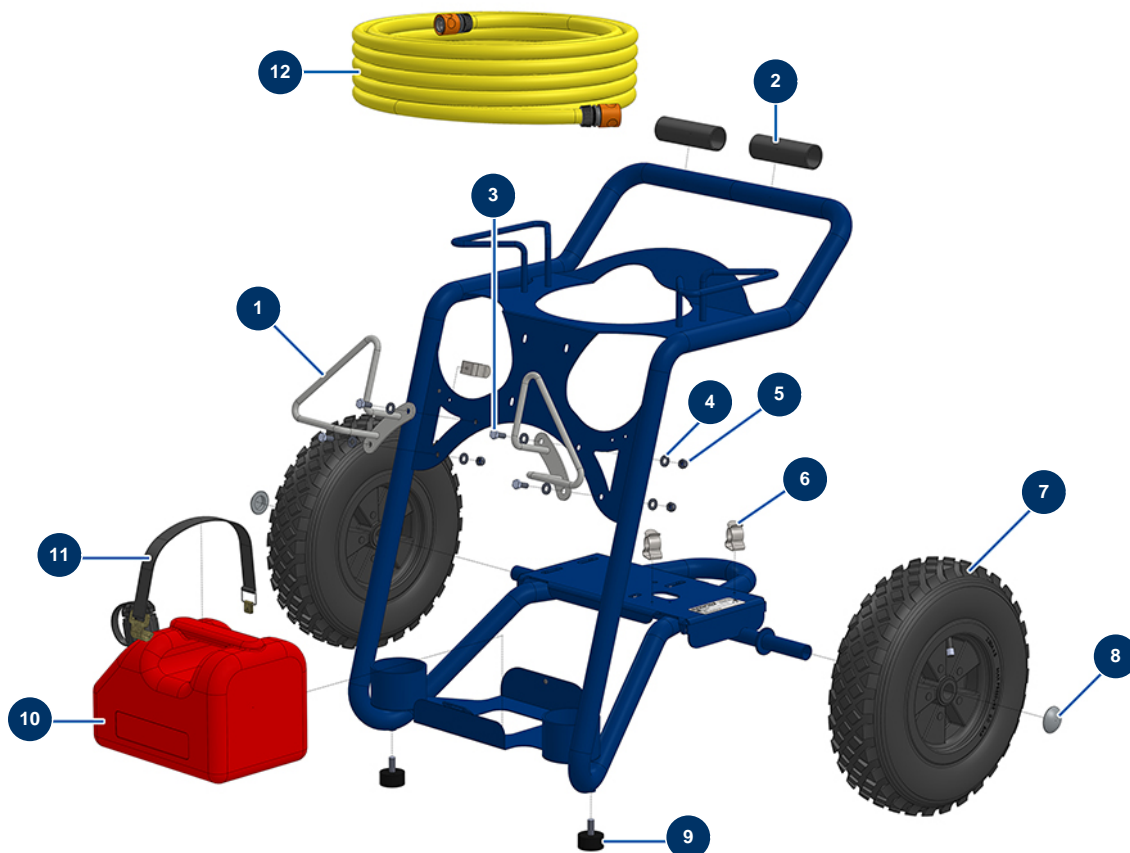

EUROPOLAV 18-280 TH.2 HONDA washer - Chassis

Détails des pièces

Pos.	Référence	Désignation
1	C22563	1
2	11848	PVC granulated split sleeve 120 mm
3	30273	THEF 8 x 20 screw
4	80260	ø 8 inox medium washer
5	13980	M 8 nylstop inox nut
6	80582	Case support spring
7	80003	Ø400 complete wheel with shaft of 25 for 100TH, MPE 300
8	90282	Ø25 chromed clip
9	30145	Ø 40 x 20 M10 stop
10	30418	5L jerry can - hydrocarbons approved
11	1012111	Elastic strap for ARTI 100 trolley
12	11892	Watering hose Ø 19 x 10 m with push-to-fit attachments

EUROPOLAV 18-280 TH.2 HONDA washer - Motorization

Détails des pièces

Pos.	Référence	Désignation
1	13034	Pump 18 litres 280 bar with by-pass 1,450 rpm
1a	AN2864	RK 18-200, 18-280 & RG 21-250 pump valves kit
1b	AN2757	RK 15-250 & 18-280 pump pistons kit
1c	AN1855	RK 18-200 & 18-280 pump oil seal gaskets kit
1d	AN1857	RK 15-250 & 18-280 pump water seal gaskets kit
2	AN880130	10-130 ECI,12-180, 15-200, 15-230 & 18-200 washer pump oil gauge
3	AN22308	Integrated return bypass 300 bars
4	11891	1/2" MaleD x 3/4" MaleD low-pressure nipple
5	80128	Filter for 3/4" brass quick connector
6	80124	Inner threaded 3/4" quick connector
7	90295	1/2" thermostatic valve
8	90433	63 mm oil manometer 1/4 conical 0 to 400 bar
9	30257	THEF 10 x 25 screw

EUROPOLAV 18-280 TH.2 HONDA washer - Lance and hose

Détails des pièces

Pos.	Référence	Désignation
1	90307	Low pressure nozzle 50°-40
2	90305	High pressure nozzle 15°-45
3	12415	Double elbow lance hose nozzle holder, 600 mm, KW coupler
4	12166	Double elbow lance hose 600 mm, KW coupler
5	12195	KW coupler 300 mm double lance hose
6	12188	Rotating nozzle for 18-280 with KW coupling
6a	90348	Lance tube without hose 500 mm
7	13639	Rotating nozzle 280 bars 0,40
8	12168	Male coupler KW x 1/4" inner threaded
9	12165	Washer spray-gun with protected hose 310 bars, KW coupler
10	12071	Washer hose Ø 8-315 bar 10 metres
11	90328	M22-150 F x 3/8 M female quick fit attachment