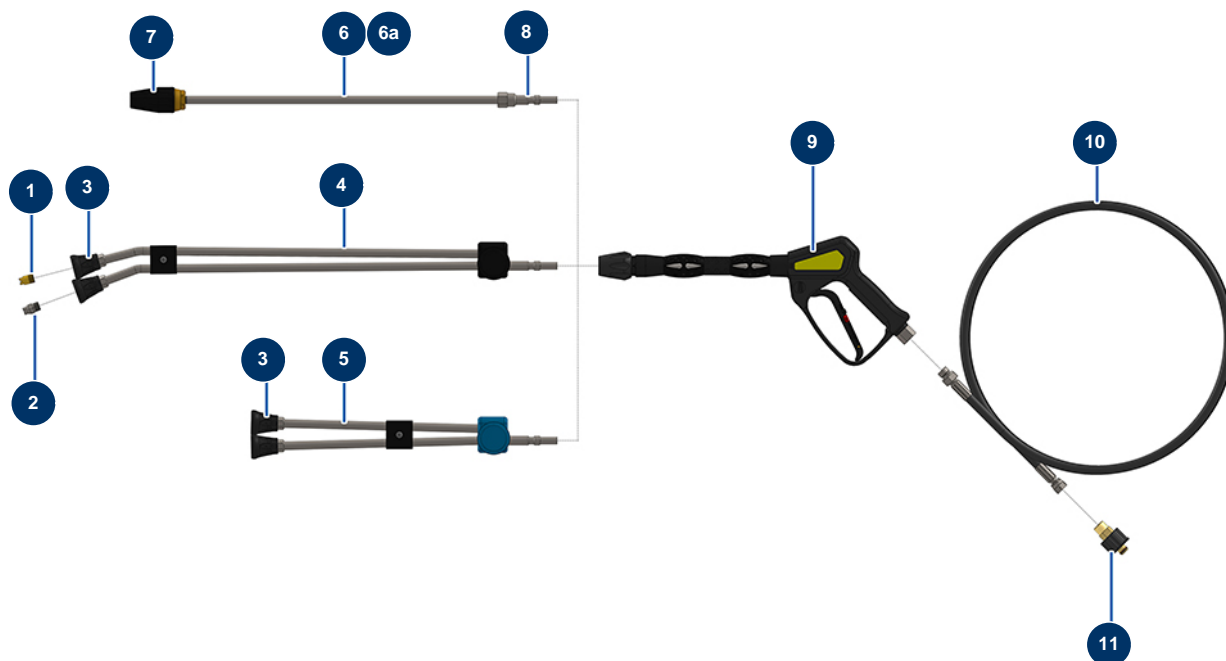

EUROPROLAV 18-280 TH.2 HONDA washer - Chassis

Détails des pièces

Pos.	Référence	Désignation
1	C22563	1
2	11848	PVC granulated split sleeve 120 mm
3	30273	THEF 8 x 20 screw
4	80260	∅ 8 inox medium washer
5	13980	M 8 nylstop inox nut
6	80582	Case support spring
7	80003	∅400 complete wheel with shaft of 25 for 100TH, MPE 300
8	90282	∅25 chromed clip
9	30145	∅ 40 x 20 M10 stop
10	30418	5L jerry can - hydrocarbons approved
11	1012111	Elastic strap for ARTI 100 trolley
12	11892	Watering hose ∅ 19 x 10 m with push-to-fit attachments

EUROPROLAV 18-280 TH.2 HONDA washer - Motorization

Détails des pièces

Pos.	Référence	Désignation
1	13034	Pump 18 litres 280 bar with by-pass 1,450 rpm
1a	AN2864	RK 18-200, 18-280 & RG 21-250 pump valves kit
1b	AN2757	RK 15-250 & 18-280 pump pistons kit
1c	AN1855	RK 18-200 & 18-280 pump oil seal gaskets kit
1d	AN1857	RK 15-250 & 18-280 pump water seal gaskets kit
2	AN880130	10-130 ECI,12-180, 15-200, 15-230 & 18-200 washer pump oil gauge
3	AN22308	Integrated return bypass 300 bars
4	11891	1/2" MaleD x 3/4" MaleD low-pressure nipple
5	80128	Filter for 3/4" brass quick connector
6	80124	Inner threaded 3/4" quick connector
7	90295	1/2" thermostatic valve
8	90433	63 mm oil manometer 1/4 conical 0 to 400 bar
9	30257	THEF 10 x 25 screw

EUROPROLAV 18-280 TH.2 HONDA washer - Lance and hose

Détails des pièces

Pos.	Référence	Désignation
1	90307	Low pressure nozzle 50°-40
2	90305	High pressure nozzle 15°-45
3	12415	Double elbow lance hose nozzle holder, 600 mm, KW coupler
4	12166	Double elbow lance hose 600 mm, KW coupler
5	12195	KW coupler 300 mm double lance hose
6	12188	Rotating nozzle for 18-280 with KW coupling
6a	90348	Lance tube without hose 500 mm
7	13639	Rotating nozzle 280 bars 0,40
8	12168	Male coupler KW x 1/4" inner threaded
9	12165	Washer spray-gun with protected hose 310 bars, KW coupler
10	12071	Washer hose Ø 8-315 bar 10 metres
11	90328	M22-150 F x 3/8 M female quick fit attachment