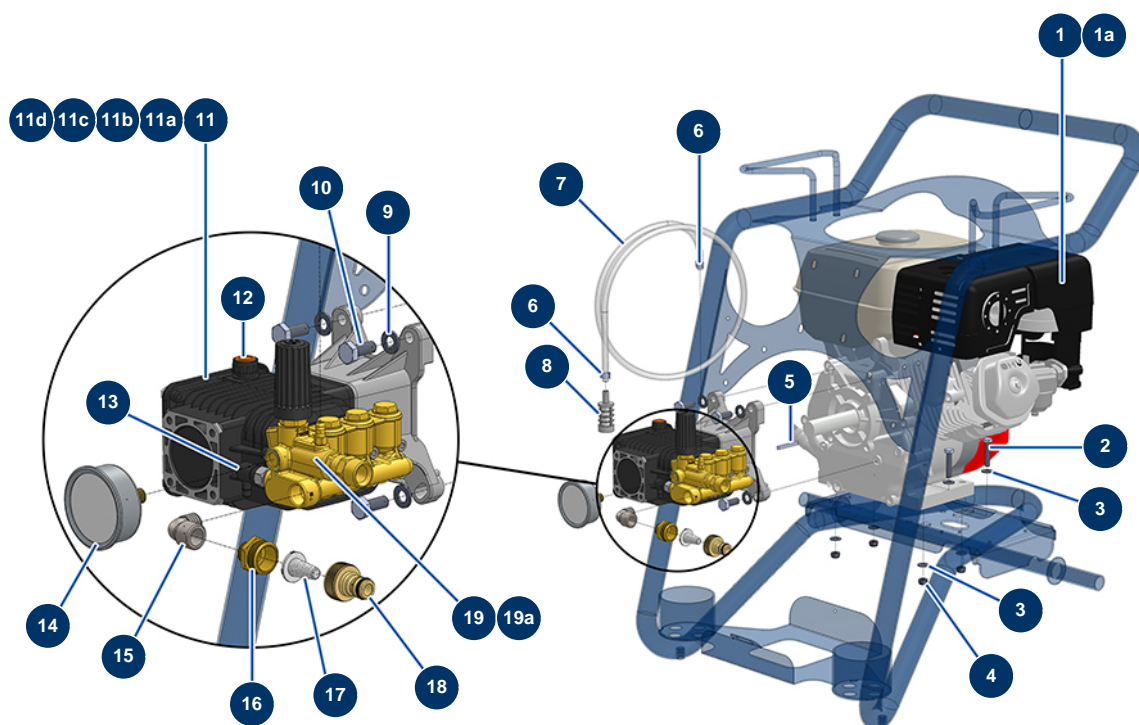

## EUROPROLAV 15-200 TH.2 HONDA washer - Chassis

### Détails des pièces

Pos.	Référence	Désignation
1	C22563	1
2	11848	PVC granulated split sleeve 120 mm
3	30273	THEF 8 x 20 screw
4	80260	ø 8 inox medium washer
5	13980	M 8 nylstop inox nut
6	80582	Case support spring
7	80003	Ø400 complete wheel with shaft of 25 for 100TH, MPE 300
8	90282	Ø25 chromed clip
9	30145	Ø 40 x 20 M10 stop
10	30418	5L jerry can - hydrocarbons approved
11	1012111	Elastic strap for ARTI 100 trolley
12	11892	Watering hose Ø 19 x 10 m with push-to-fit attachments

### Détails des pièces

Pos.	Référence	Désignation
1	10037	Petrol motor HONDA GX 390K1 QX-Q4-OH 13 HP
1a	14685	VANGUARD 14 HP thermal motor
2	30250	THEF 8 x 40 screw
3	80260	ø 8 inox medium washer
4	13980	M 8 nylstop inox nut
5	90752	6,35 x 6,35 x 50 parallel key with round end
6	60031	Ear clamp 11 x 13
7	90541	Clear air hose Ø 6 by the metre
8	90310	Detergent vacuum strainer
9	30280	ø 10 inox narrow washer
10	30257	THEF 10 x 25 screw
11	90737	15-litre pump 275 bar with 3,400 rpm bypass
11a	AN2186	RSV 12-180 pump valves kit

Pos.	Référence	Désignation
11b	AN2187	RSV 12-180, 15-200, 15-230 pump pistons kit
11c	AN2188	RSV 12-180, 15-200, 15-230 pump oil seal gaskets kit
11d	AN2189	RSV 12-180, 15-200, 15-230 pump water seal gaskets kit
12	AN880130	10-130 ECI, 12-180, 15-200, 15-230 & 18-200 washer pump oil gauge
13	AN2761380	RSV 12-180, 15-200, 15-230 pump thermostatic valve
14	90433	63 mm oil manometer 1/4 conical 0 to 400 bar
15	30120	Elbow BP 90° 3/8 MaleC x 3/8 FemaleD
16	80566	3/8" MaleD x 3/4" MaleD low-pressure nipple
17	80128	Filter for 3/4" brass quick connector
18	80124	Inner threaded 3/4" quick connector
19	AN2769225	RSV 15-200, 15-230 pump pre-fitted head
19a	AN42128	RSV 12-180, 15-200, 15-230 pump integrated bypass repair kit