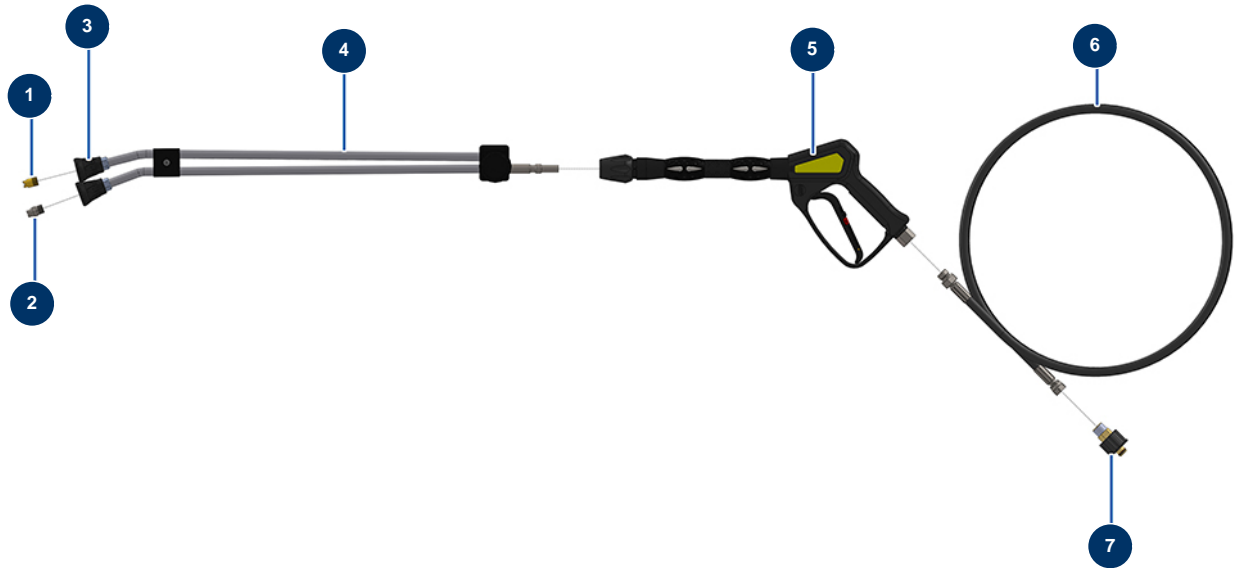

EUROPROLAV 15-200 TH.2 HONDA washer - Lance and hose

Détails des pièces

Pos.	Référence	Désignation
1	90307	Low pressure nozzle 50°-40
2	90305	High pressure nozzle 15°-45
3	12415	Double elbow lance hose nozzle holder, 600 mm, KW coupler
4	12166	Double elbow lance hose 600 mm, KW coupler
5	12165	Washer spray-gun with protected hose 310 bars, KW coupler
6	12071	Washer hose Ø 8-315 bar 10 metres
7	90328	M22-150 F x 3/8 M female quick fit attachment