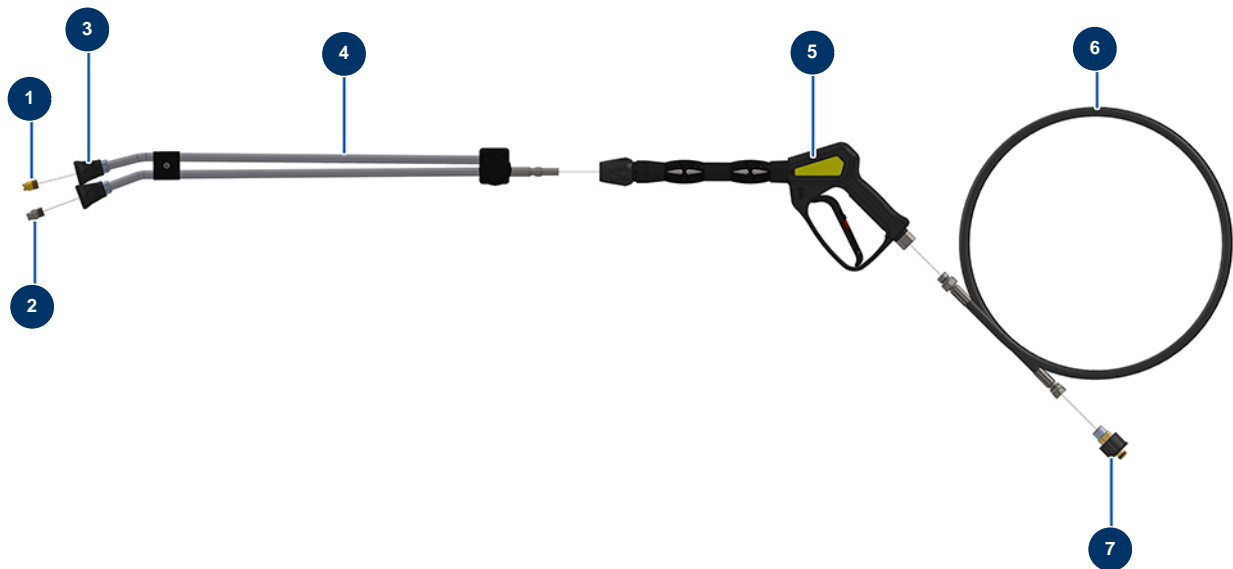

EUROPOLAV 15-200 TH.2 HONDA washer - Lance and hose

Détails des pièces

Pos.	Référence	Désignation
1	90307	Low pressure nozzle 50°-40
2	90305	High pressure nozzle 15°-45
3	12415	Double elbow lance hose nozzle holder, 600 mm, KW coupler
4	12166	Double elbow lance hose 600 mm, KW coupler
5	12165	Washer spray-gun with protected hose 310 bars, KW coupler
6	12071	Washer hose Ø 8-315 bar 10 metres
7	90328	M22-150 F x 3/8 M female quick fit attachment