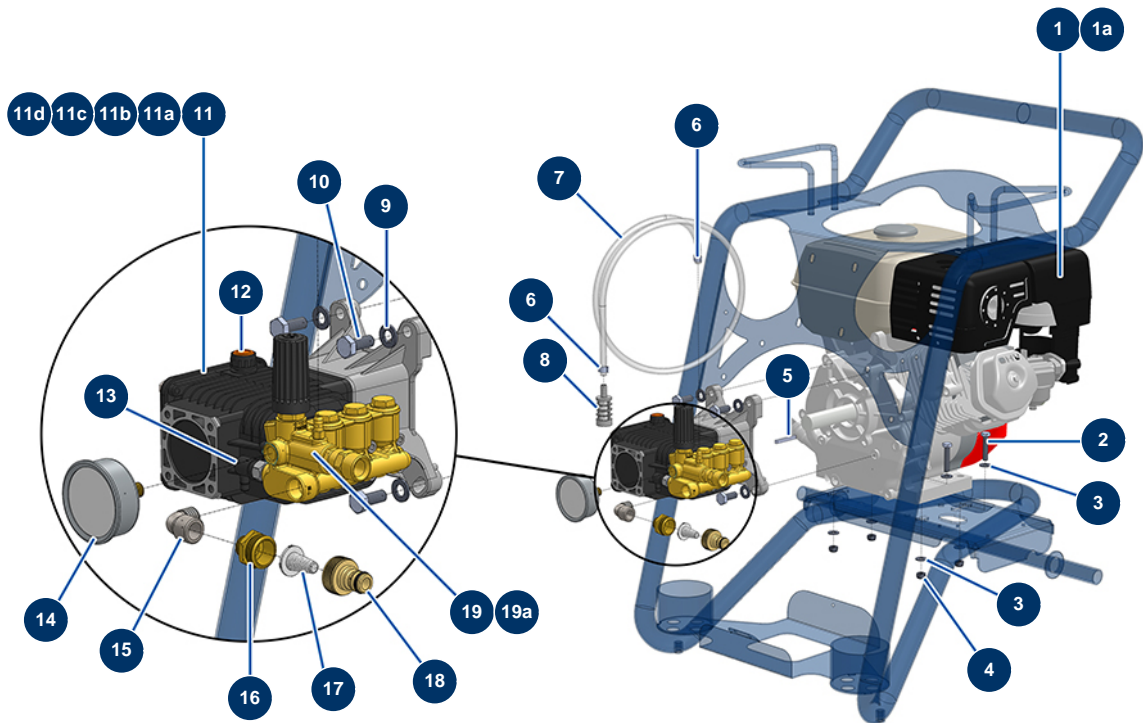

## EUROPROLAV 15-200 TH.2 HONDA washer - Chassis

### Détails des pièces

Pos.	Référence	Désignation
1	C22563	1
2	11848	PVC granulated split sleeve 120 mm
3	30273	THEF 8 x 20 screw
4	80260	ø 8 inox medium washer
5	13980	M 8 nylstop inox nut
6	80582	Case support spring
7	80003	Ø400 complete wheel with shaft of 25 for 100TH, MPE 300
8	90282	Ø25 chromed clip
9	30145	Ø 40 x 20 M10 stop
10	30418	5L jerry can - hydrocarbons approved
11	1012111	Elastic strap for ARTI 100 trolley
12	11892	Watering hose Ø 19 x 10 m with push-to-fit attachments

### Détails des pièces

Pos.	Référence	Désignation
1	10037	Petrol motor HONDA GX 390K1 QX-Q4-OH 13 HP
1a	14685	VANGUARD 14 HP thermal motor
2	30250	THEF 8 x 40 screw
3	80260	ø 8 inox medium washer
4	13980	M 8 nylstop inox nut
5	90752	6,35 x 6,35 x 50 parallel key with round end
6	60031	Ear clamp 11 x 13
7	90541	Clear air hose Ø 6 by the metre
8	90310	Detergent vacuum strainer
9	30280	ø 10 inox narrow washer
10	30257	THEF 10 x 25 screw
11	90737	15-litre pump 275 bar with 3,400 rpm bypass
11a	AN2186	RSV 12-180 pump valves kit

Pos.	Référence	Désignation
11b	AN2187	RSV 12-180, 15-200, 15-230 pump pistons kit
11c	AN2188	RSV 12-180, 15-200, 15-230 pump oil seal gaskets kit
11d	AN2189	RSV 12-180, 15-200, 15-230 pump water seal gaskets kit
12	AN880130	10-130 ECI,12-180, 15-200, 15-230 & 18-200 washer pump oil gauge
13	AN2761380	RSV 12-180, 15-200, 15-230 pump thermostatic valve
14	90433	63 mm oil manometer 1/4 conical 0 to 400 bar
15	30120	Elbow BP 90° 3/8 MaleC x 3/8 FemaleD
16	80566	3/8" MaleD x 3/4" MaleD low-pressure nipple
17	80128	Filter for 3/4" brass quick connector
18	80124	Inner threaded 3/4" quick connector
19	AN2769225	RSV 15-200, 15-230 pump pre-fitted head
19a	AN42128	RSV 12-180, 15-200, 15-230 pump integrated bypass repair kit