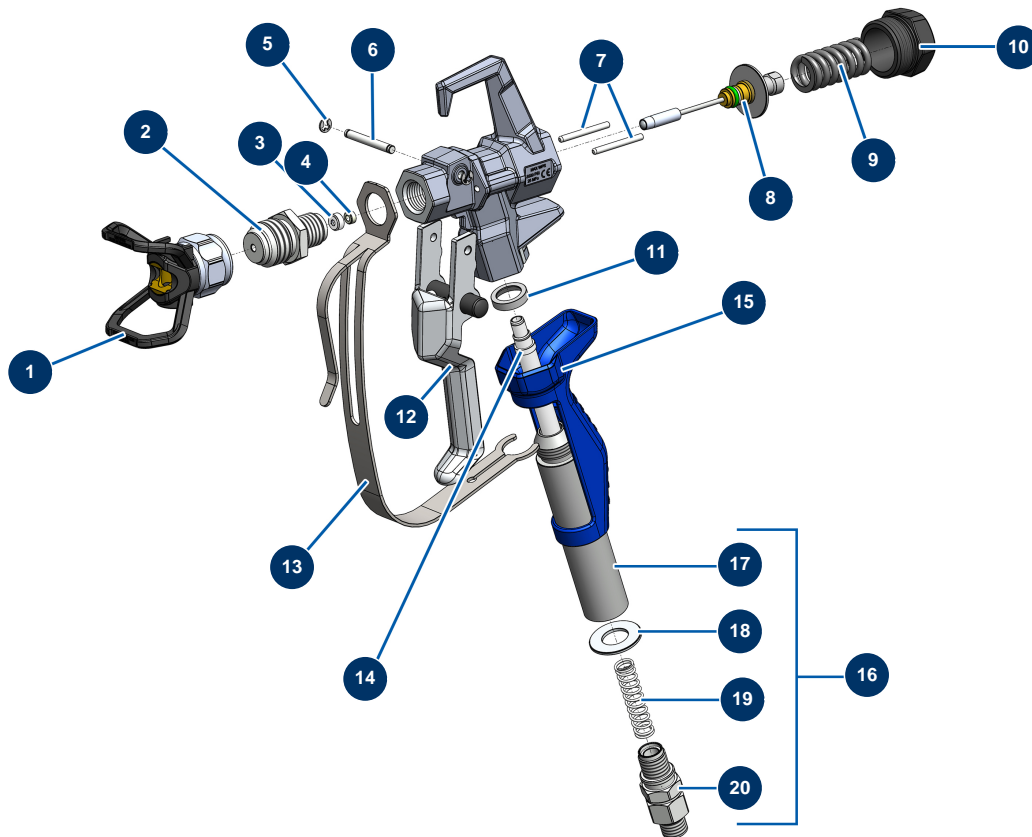

## PAINTSPRAY spray-gun with 7/8" G tip holder - General view

### Détails des pièces

Pos.	Référence	Désignation
1	51001	BST, BBP & BFF 7/8" tip guard
2	51036	PAINTSPRAY spray-gun 7/8" diffuser
3	51047	PAINTSPRAY, COATSPRAY spray-gun needle seat gasket
4	51046	PAINTSPRAY, COATSPRAY spray-gun needle seat
5	51043	PAINTSPRAY, COATSPRAY spray-gun trigger axis circlip
6	51042	PAINTSPRAY spray-gun trigger axis
7	51040	PAINTSPRAY spray-gun retraction pin
8	51033	PAINTSPRAY spray-gun needle repair kit
9	51034	PAINTSPRAY, COATSPRAY spray-gun needle return spring
10	51038	PAINTSPRAY, COATSPRAY spray-gun needle lock plug
11	51031	PAINTSPRAY spray-gun filter holder bearing gasket
12	51039	PAINTSPRAY spray-gun complete trigger
13	51032	PAINTSPRAY spray-gun trigger protection

Pos.	Référence	Désignation
14	51003	Spray-gun grip 50-mesh filter
15	51037	PAINTSPRAY spray-gun plastic handle
16	51048	Complete revolving coupling for PAINTSPRAY spray-gun
17	51035	PAINTSPRAY spray-gun filter holder
18	51045	PAINTSPRAY, COATSPRAY spray-gun revolving coupling gasket
19	51041	PAINTSPRAY spray-gun filter holding spring
20	51044	1/4" MBSP revolving coupling for PAINTSPRAY spray-gun