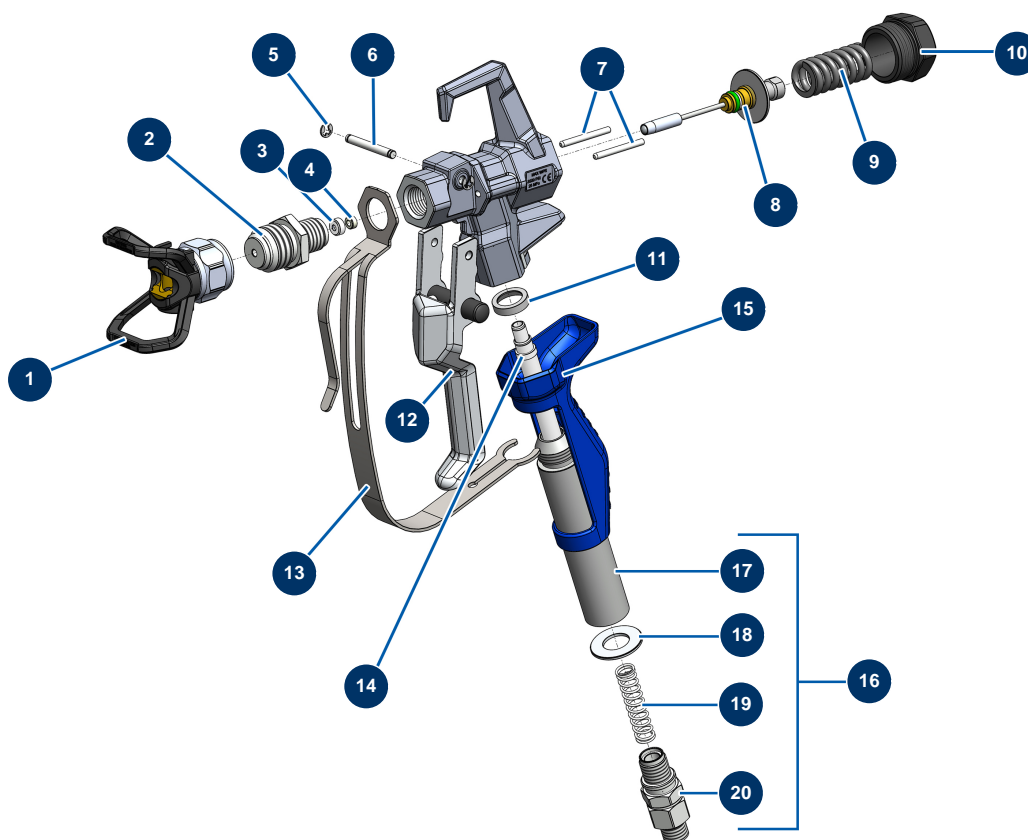

EUROSPRAY S airless piston pump - Spray-gun

Détails des pièces

Pos.	Référence	Désignation
1	51001	BST, BBP & BFF 7/8" tip guard
2	51036	PAINTSPRAY spray-gun 7/8" diffuser
3	51047	PAINTSPRAY, COATSPRAY spray-gun needle seat gasket
4	51046	PAINTSPRAY, COATSPRAY spray-gun needle seat
5	51043	PAINTSPRAY, COATSPRAY spray-gun trigger axis circlip
6	51042	PAINTSPRAY spray-gun trigger axis
7	51040	PAINTSPRAY spray-gun retraction pin
8	51033	PAINTSPRAY spray-gun needle repair kit
9	51034	PAINTSPRAY,COATSPRAY spray-gun needle return spring
10	51038	PAINTSPRAY, COATSPRAY spray-gun needle lock plug
11	51031	PAINTSPRAY spray-gun filter holder bearing gasket
12	51039	PAINTSPRAY spray-gun complete trigger
13	51032	PAINTSPRAY spray-gun trigger protection