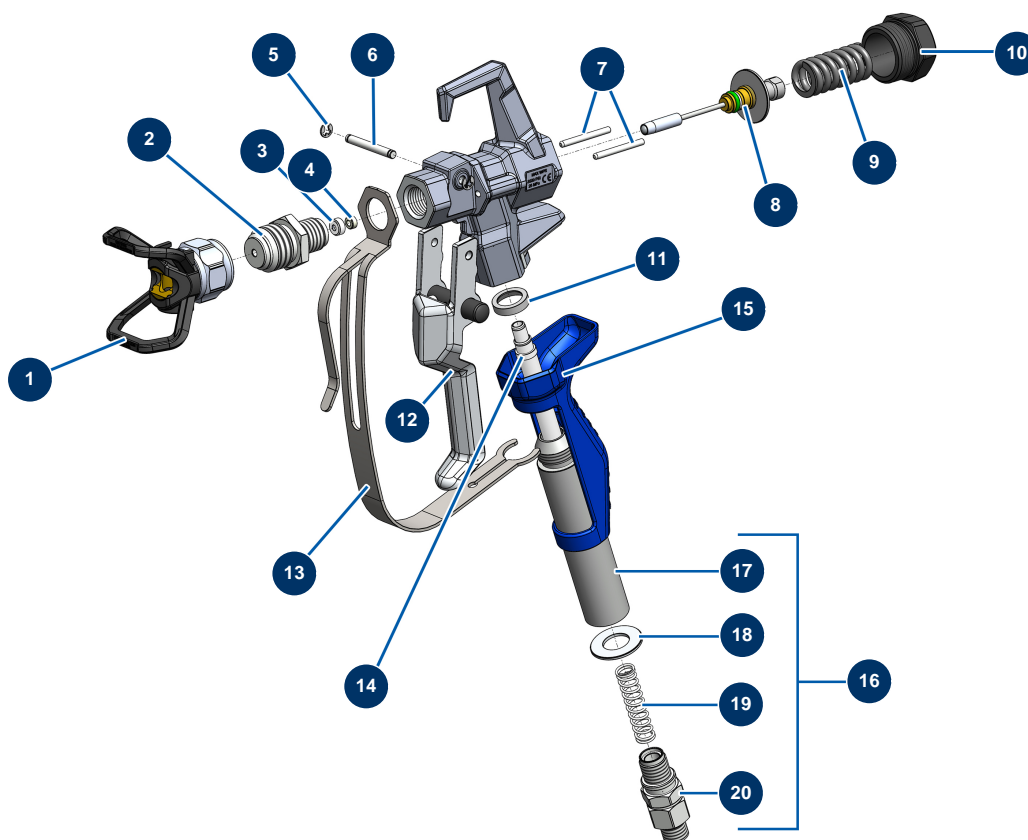

EUROSPRAY S airless piston pump - Spray-gun

Détails des pièces

Pos.	Référence	Désignation
1	51001	BST, BBP & BFF 7/8" tip guard
2	51036	PAINTSPRAY spray-gun 7/8" diffuser
3	51047	PAINTSPRAY, COATSPRAY spray-gun needle seat gasket
4	51046	PAINTSPRAY, COATSPRAY spray-gun needle seat
5	51043	PAINTSPRAY, COATSPRAY spray-gun trigger axis circlip
6	51042	PAINTSPRAY spray-gun trigger axis
7	51040	PAINTSPRAY spray-gun retraction pin
8	51033	PAINTSPRAY spray-gun needle repair kit
9	51034	PAINTSPRAY, COATSPRAY spray-gun needle return spring
10	51038	PAINTSPRAY, COATSPRAY spray-gun needle lock plug
11	51031	PAINTSPRAY spray-gun filter holder bearing gasket
12	51039	PAINTSPRAY spray-gun complete trigger
13	51032	PAINTSPRAY spray-gun trigger protection