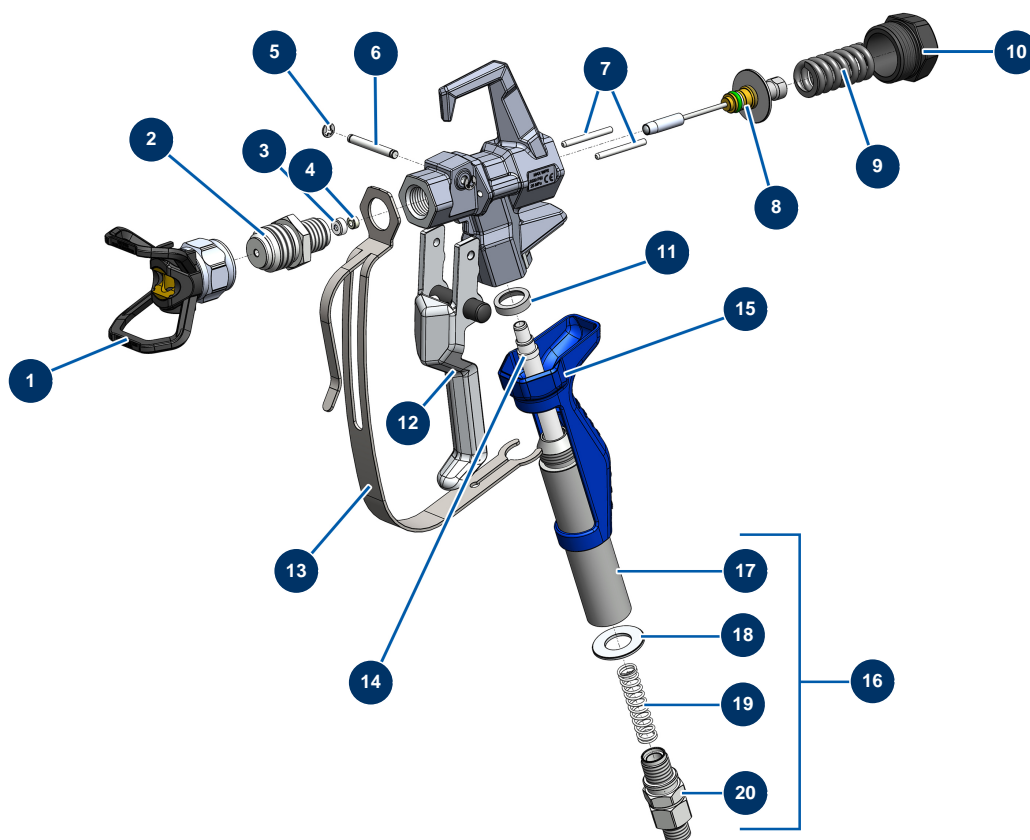

EUROSPRAY S Mini airless piston pump - Spray-gun

Détails des pièces

Pos.	Référence	Désignation
1	51001	BST, BBP & BFF 7/8" tip guard
2	51036	PAINTSPRAY spray-gun 7/8" diffuser
3	51047	PAINTSPRAY, COATSPRAY spray-gun needle seat gasket
4	51046	PAINTSPRAY, COATSPRAY spray-gun needle seat
5	51043	PAINTSPRAY, COATSPRAY spray-gun trigger axis circlip
6	51042	PAINTSPRAY spray-gun trigger axis
7	51040	PAINTSPRAY spray-gun retraction pin
8	51033	PAINTSPRAY spray-gun needle repair kit
9	51034	PAINTSPRAY, COATSPRAY spray-gun needle return spring
10	51038	PAINTSPRAY, COATSPRAY spray-gun needle lock plug
11	51031	PAINTSPRAY spray-gun filter holder bearing gasket
12	51039	PAINTSPRAY spray-gun complete trigger
13	51032	PAINTSPRAY spray-gun trigger protection