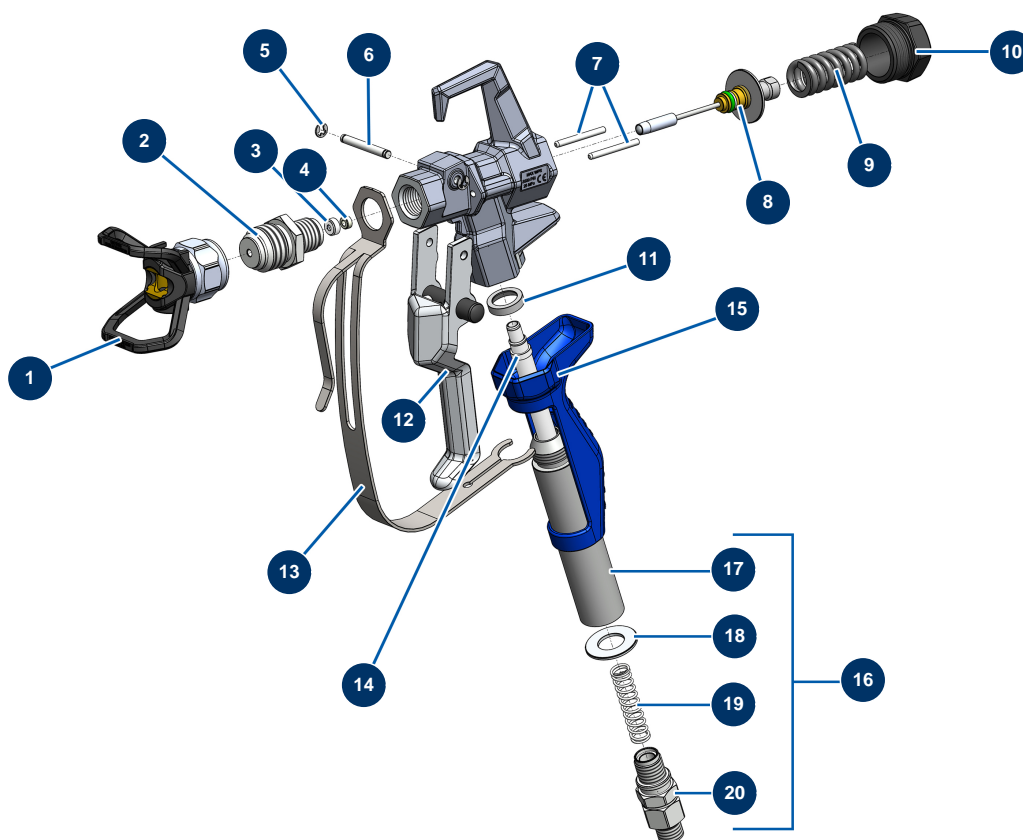

EUROSPRAY L airless piston pump - Spray-gun

Détails des pièces

Pos.	Référence	Désignation
1	51001	BST, BBP & BFF 7/8" tip guard
2	51036	PAINTSPRAY spray-gun 7/8" diffuser
3	51047	PAINTSPRAY, COATSPRAY spray-gun needle seat gasket
4	51046	PAINTSPRAY, COATSPRAY spray-gun needle seat
5	51043	PAINTSPRAY, COATSPRAY spray-gun trigger axis circlip
6	51042	PAINTSPRAY spray-gun trigger axis
7	51040	PAINTSPRAY spray-gun retraction pin
8	51033	PAINTSPRAY spray-gun needle repair kit
9	51034	PAINTSPRAY, COATSPRAY spray-gun needle return spring
10	51038	PAINTSPRAY, COATSPRAY spray-gun needle lock plug
11	51031	PAINTSPRAY spray-gun filter holder bearing gasket
12	51039	PAINTSPRAY spray-gun complete trigger
13	51032	PAINTSPRAY spray-gun trigger protection