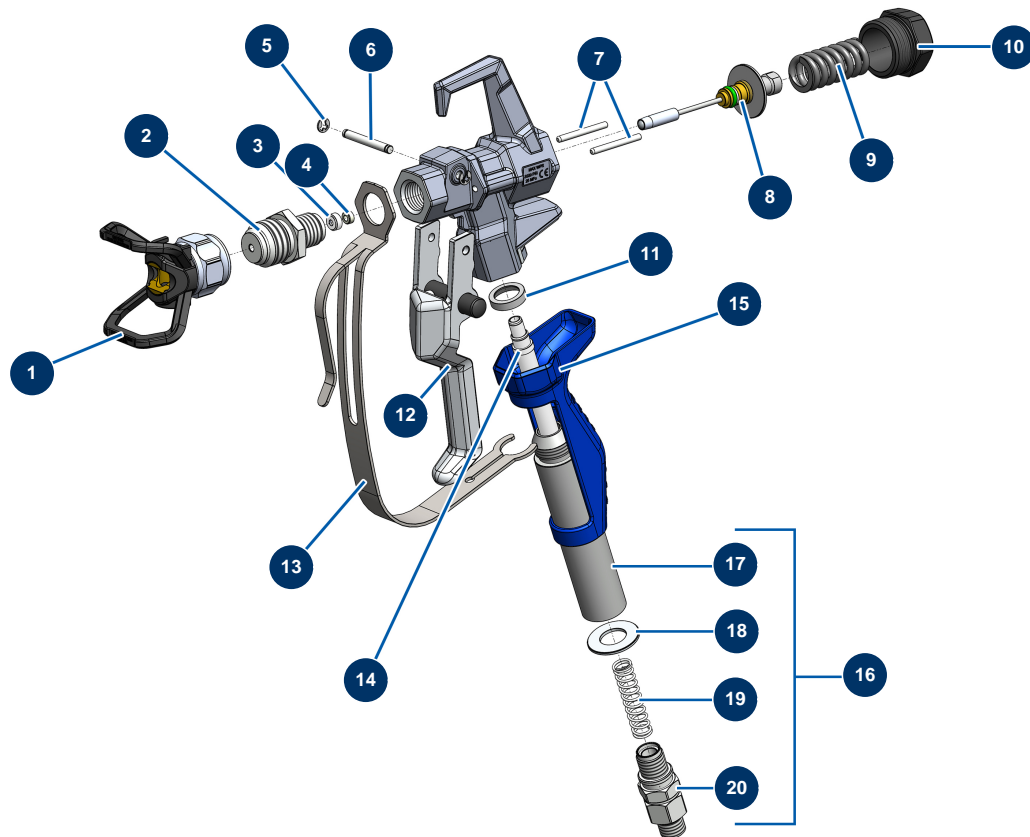

EUROSPRAY L airless piston pump - Spray-gun

Détails des pièces

Pos.	Référence	Désignation
1	51001	BST, BBP & BFF 7/8" tip guard
2	51036	PAINTSPRAY spray-gun 7/8" diffuser
3	51047	PAINTSPRAY, COATSPRAY spray-gun needle seat gasket
4	51046	PAINTSPRAY, COATSPRAY spray-gun needle seat
5	51043	PAINTSPRAY, COATSPRAY spray-gun trigger axis circlip
6	51042	PAINTSPRAY spray-gun trigger axis
7	51040	PAINTSPRAY spray-gun retraction pin
8	51033	PAINTSPRAY spray-gun needle repair kit
9	51034	PAINTSPRAY, COATSPRAY spray-gun needle return spring
10	51038	PAINTSPRAY, COATSPRAY spray-gun needle lock plug
11	51031	PAINTSPRAY spray-gun filter holder bearing gasket
12	51039	PAINTSPRAY spray-gun complete trigger
13	51032	PAINTSPRAY spray-gun trigger protection