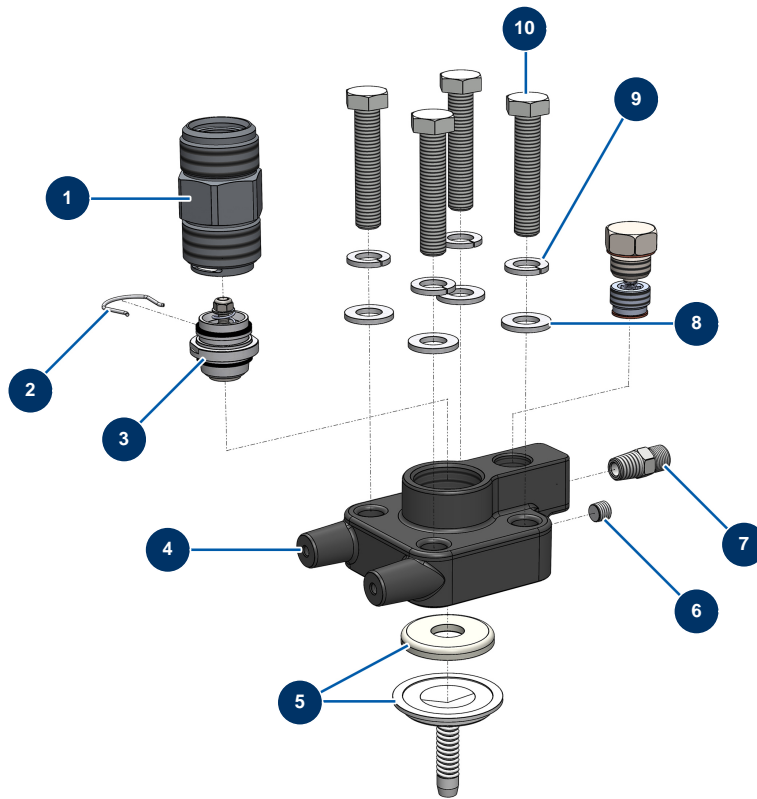

EUROSPRAY PULSE airless diaphragm pump - Cylinder head

Détails des pièces

Pos.	Référence	Désignation
1	M10843	
2	51604	Valve retaining clip for EUROSPRAY PULSE diaphragm pump
3	15118	
4	51601	Cylinder head for EUROSPRAY PULSE diaphragm pump
5	51612	
6	51603	HP 1/8" M headless plug for EUROSPRAY PULSE diaphragm pump
7	80512	1/4" MaleC x 1/4" MaleD high-pressure nipple
8	30281	ø 12 inox narrow washer
9	12462	Grower washer ø 12
10	30263	THEF 12 x 60 screw