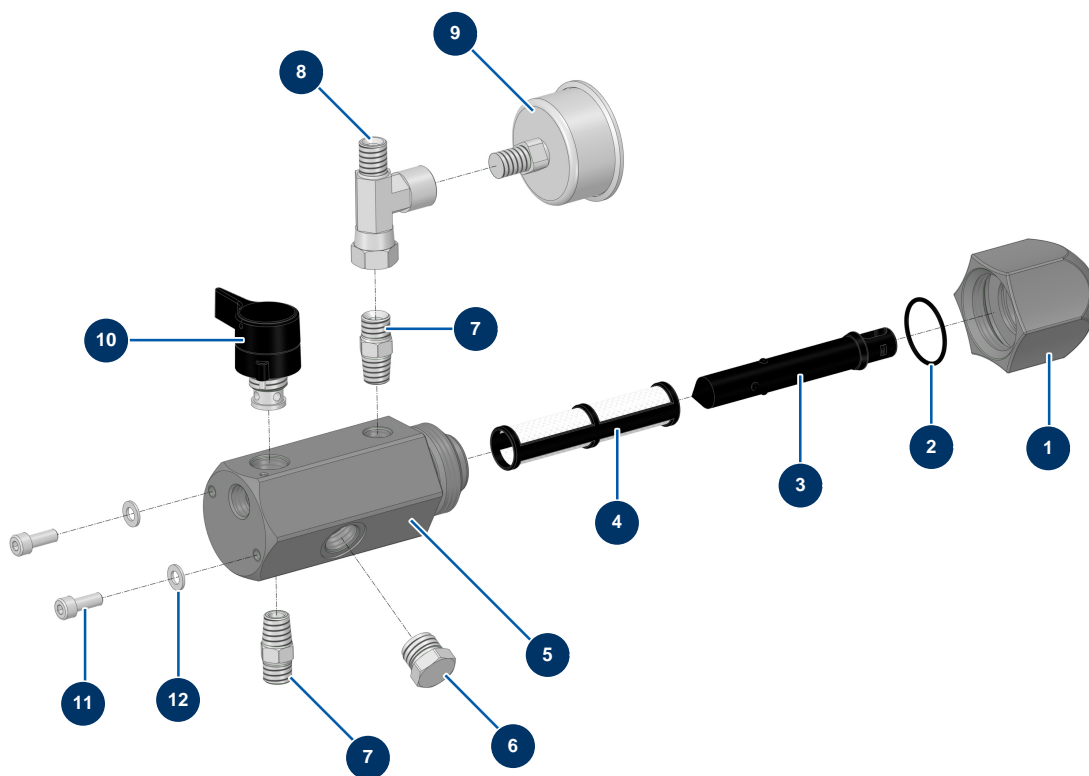

EUROSPRAY PULSE airless diaphragm pump - Paint filter

Détails des pièces

Pos.	Référence	Désignation
1	51130	EUROSPRAY S Mini, S, L & PULSE pump filter plug
2	51131	EUROSPRAY S Mini, S, L & PULSE pump filter O-ring
3	51132	EUROSPRAY S Mini, S, L & PULSE pump filter support
4	51133	EUROSPRAY S Mini, S, L & PULSE 60 mesh pump filter
5	51134	EUROSPRAY S Mini, S, L & PULSE pump filter body
6	51606	Filter sensor plug for EUROSPRAY PULSE diaphragm pump
7	51123	EUROSPRAY S Mini, S, L & PULSE pump HP 1/4" M nipple
8	51611	Manometer T-connection for EUROSPRAY PULSE diaphragm pump
9	51618	EUROSPRAY PULSE pump manometer
10	51136	EUROSPRAY S Mini, S, L & PULSE pump complete drain valve
11	90157	M6 x 16 cylindrical head screw - CP 60
12	70087	∅ 6 inox narrow washer