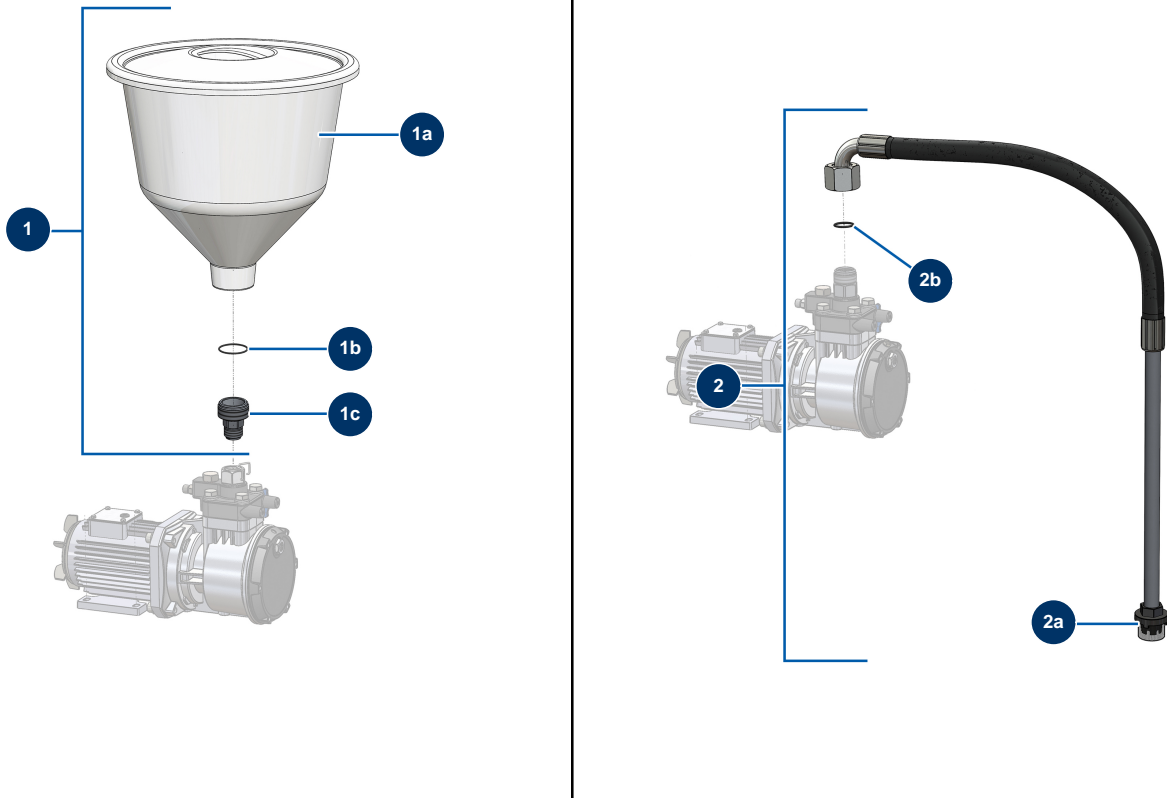

EUROSPRAY PULSE airless diaphragm pump - Options

Détails des pièces

Pos.	Référence	Désignation
1	51610	35-litre F2" complete bucket for EUROSPRAY PULSE diaphragm pump
1a	51608	35-litre F2" bucket with lid for EUROSPRAY PULSE diaphragm pump
1b	15216	53 x 2 O-ring
1c	51614	
2	51613	Complete suction rod for EUROSPRAY PULSE diaphragm pump.
2a	51155	EUROSPRAY S Mini & S suction strainer
2b	11719	O-ring 24 X 2