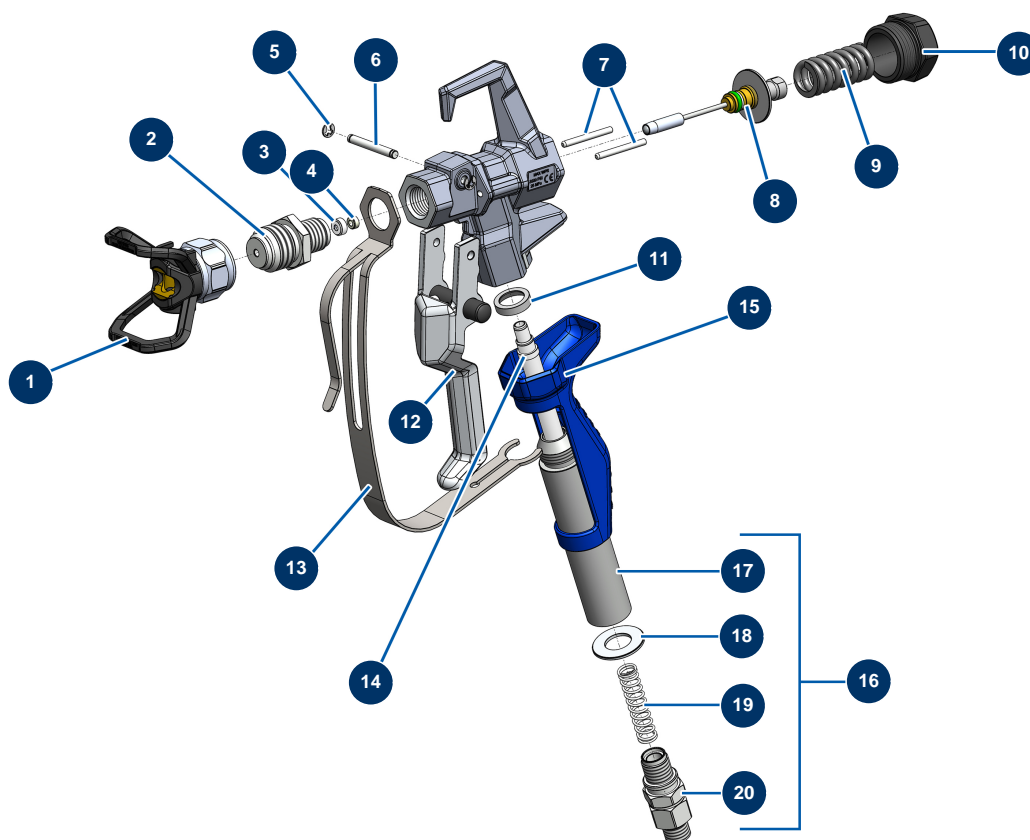

EUROSPRAY PULSE airless diaphragm pump - Spray-gun

Détails des pièces

Pos.	Référence	Désignation
1	51001	BST, BBP & BFF 7/8" tip guard
2	51036	PAINTSPRAY spray-gun 7/8" diffuser
3	51047	PAINTSPRAY, COATSPRAY spray-gun needle seat gasket
4	51046	PAINTSPRAY, COATSPRAY spray-gun needle seat
5	51043	PAINTSPRAY, COATSPRAY spray-gun trigger axis circlip
6	51042	PAINTSPRAY spray-gun trigger axis
7	51040	PAINTSPRAY spray-gun retraction pin
8	51033	PAINTSPRAY spray-gun needle repair kit
9	51034	PAINTSPRAY, COATSPRAY spray-gun needle return spring
10	51038	PAINTSPRAY, COATSPRAY spray-gun needle lock plug
11	51031	PAINTSPRAY spray-gun filter holder bearing gasket
12	51039	PAINTSPRAY spray-gun complete trigger
13	51032	PAINTSPRAY spray-gun trigger protection