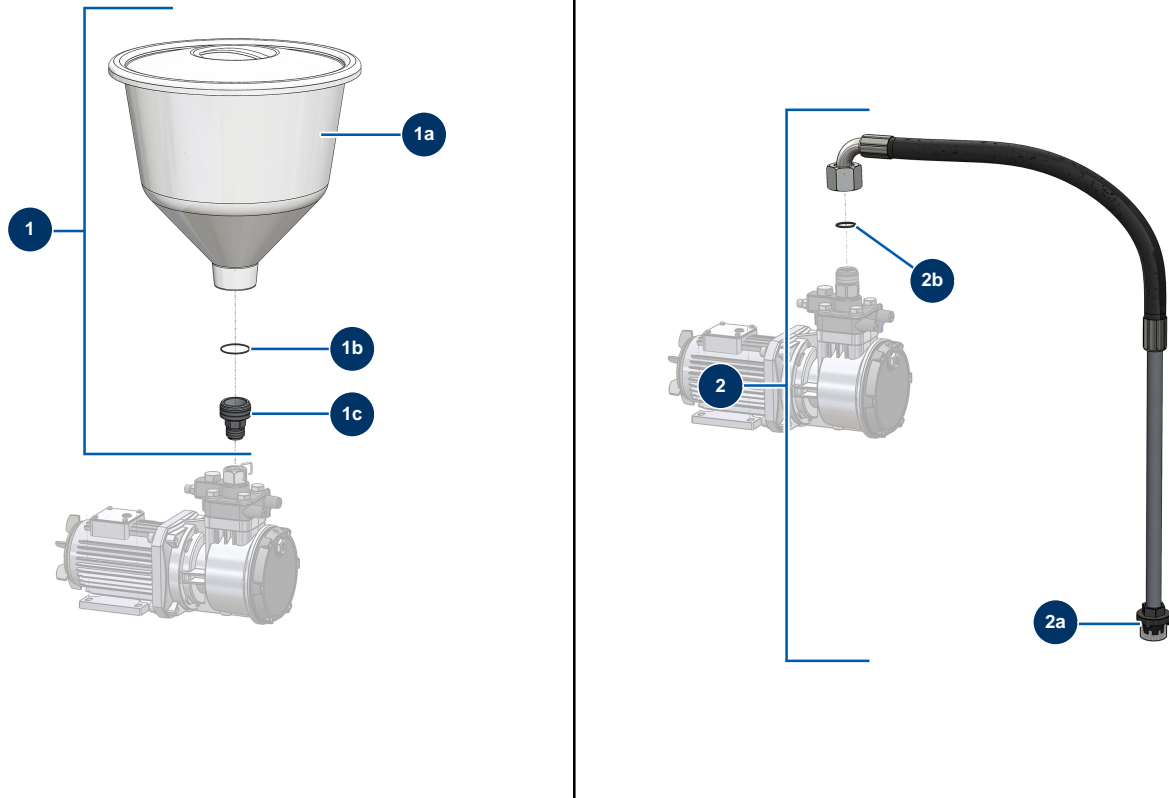

EUROSPRAY PULSE airless diaphragm pump - Options

Détails des pièces

Pos.	Référence	Désignation
1	51610	35-litre F2" complete bucket for EUROSPRAY PULSE diaphragm pump
1a	51608	35-litre F2" bucket with lid for EUROSPRAY PULSE diaphragm pump
1b	15216	53 x 2 O-ring
1c	51614	
2	51613	Complete suction rod for EUROSPRAY PULSE diaphragm pump.
2a	51155	EUROSPRAY S Mini & S suction strainer
2b	11719	O-ring 24 X 2