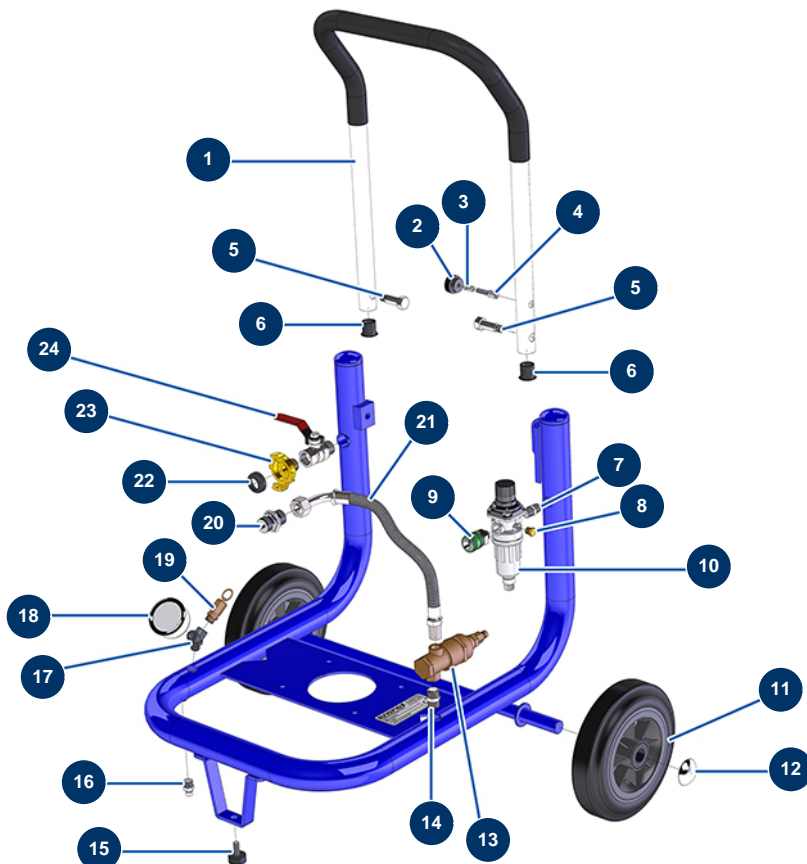

EUROPRO 30+ compressor - Chassis / Pneumatic circuit

Détails des pièces

Pos.	Référence	Désignation
1	90803	EUROPRO 30 + compressor arm
2	20001	EUROPRO 30+,36 and 40 compressor arm button
3	60040	Compressor trigger spring
4	90179	EUROPRO 30+,36 and 40 compressor arm latch
5	30360	EUROPRO 30+,36 and 40 compressor arm screw
6	90870	Black plastic end cap for ø 25 round tube
7	70027	1/4" MaleC x 1/4" MaleC low-pressure nipple
8	90237	1/8" low-pressure male plug
9	80080	Female quick fit coupling outer threaded 1/4" Ø 6
10	90014	Superimposed 1/4" regulator filter
11	90720	Complete wheel 200 shaft 20 for 4P and MPE 50
12	90281	Ø20 chromed clip
13	101015	3/8" emptying autonomous valve

Pos.	Référence	Désignation
14	30367	3/8" MaleC x 3/8" MaleC low-pressure nipple
15	30142	Ø 30 x 15 M8 stop
16	30133	1/4" male compressor tank purge
17	30123	Low pressure Y - M1/4" x F1/4" x F1/4"
18	80028	1/4 conical axial manometer - 50mm - 0 to 20 bar
19	80097	1/4" certified outer threaded safety valve 11 bar
20	90627	1/2" MaleD x 1/2" MaleD high-pressure nipple
21	90723	E 30 + compressor outlet air hose
22	70030	Standard quick fit coupling gasket
23	70099	1/2" outer threaded quick fit coupling
24	90023	Red handle valve M1/2" x F1/2"

EUROPRO 30+ compressor - Motor

Détails des pièces

Pos.	Référence	Désignation
1	30185	EUROPRO 30 and 30+ ventilator cover
1a	30187	EUROPRO 30 et 30+ ventilator cover support
1b	30186	EUROPRO 30 et 30+ compressor ventilator fan
2	30154	Compression head for EUROPRO 30 and 30+
2a	30184	EUROPRO 30 and 30+ compressor motor stator
2b	90211	EUROPRO 30 compressor cylinder
2c	90188	EUROPRO 30 series 2 and EUROPRO 30+ compressor bearing
2d	30181	EUROPRO 30 and 30+ compressor complete piston
2e	30179	EUROPRO 30 and 30+ plate valve
3	80051	EUROPRO 30 series 2 and 30+ complete air filter
4	30162	Oil gauge EUROPRO 30,30+ - VKM402 head
5	30183	EUROPRO 30 and 30+ compressor oil crankcase
6	30151	Silentbloc ø 30 x 22 M-F8