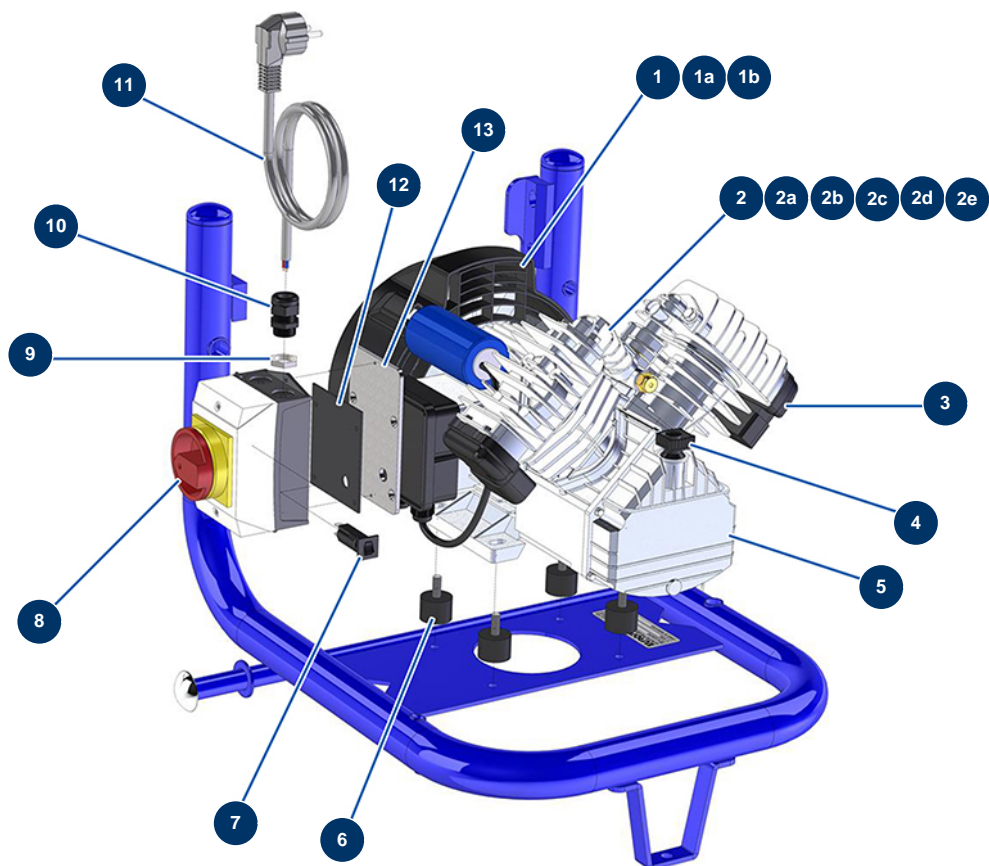

EUROPRO 30+ compressor - Chassis / Pneumatic circuit

Détails des pièces

Pos.	Référence	Désignation
1	90803	EUROPRO 30 + compressor arm
2	20001	EUROPRO 30+,36 and 40 compressor arm button
3	60040	Compressor trigger spring
4	90179	EUROPRO 30+,36 and 40 compressor arm latch
5	30360	EUROPRO 30+,36 and 40 compressor arm screw
6	90870	Black plastic end cap for ø 25 round tube
7	70027	1/4" MaleC x 1/4" MaleC low-pressure nipple
8	90237	1/8" low-pressure male plug
9	80080	Female quick fit coupling outer threaded 1/4" Ø 6
10	90014	Superimposed 1/4" regulator filter
11	90720	Complete wheel 200 shaft 20 for 4P and MPE 50
12	90281	Ø20 chromed clip
13	101015	3/8" emptying autonomous valve

Pos.	Référence	Désignation
14	30367	3/8" MaleC x 3/8" MaleC low-pressure nipple
15	30142	Ø 30 x 15 M8 stop
16	30133	1/4" male compressor tank purge
17	30123	Low pressure Y - M1/4" x F1/4" x F1/4"
18	80028	1/4 conical axial manometer - 50mm - 0 to 20 bar
19	80097	1/4" certified outer threaded safety valve 11 bar
20	90627	1/2" MaleD x 1/2" MaleD high-pressure nipple
21	90723	E 30 + compressor outlet air hose
22	70030	Standard quick fit coupling gasket
23	70099	1/2" outer threaded quick fit coupling
24	90023	Red handle valve M1/2" x F1/2"

EUROPRO 30+ compressor - Motor

Détails des pièces

Pos.	Référence	Désignation
1	30185	EUROPRO 30 and 30+ ventilator cover
1a	30187	EUROPRO 30 et 30+ ventilator cover support
1b	30186	EUROPRO 30 et 30+ compressor ventilator fan
2	30154	Compression head for EUROPRO 30 and 30+
2a	30184	EUROPRO 30 and 30+ compressor motor stator
2b	90211	EUROPRO 30 compressor cylinder
2c	90188	EUROPRO 30 series 2 and EUROPRO 30+ compressor bearing
2d	30181	EUROPRO 30 and 30+ compressor complete piston
2e	30179	EUROPRO 30 and 30+ plate valve
3	80051	EUROPRO 30 series 2 and 30+ complete air filter
4	30162	Oil gauge EUROPRO 30,30+ - VKM402 head
5	30183	EUROPRO 30 and 30+ compressor oil crankcase
6	30151	Silentbloc ø 30 x 22 M-F8