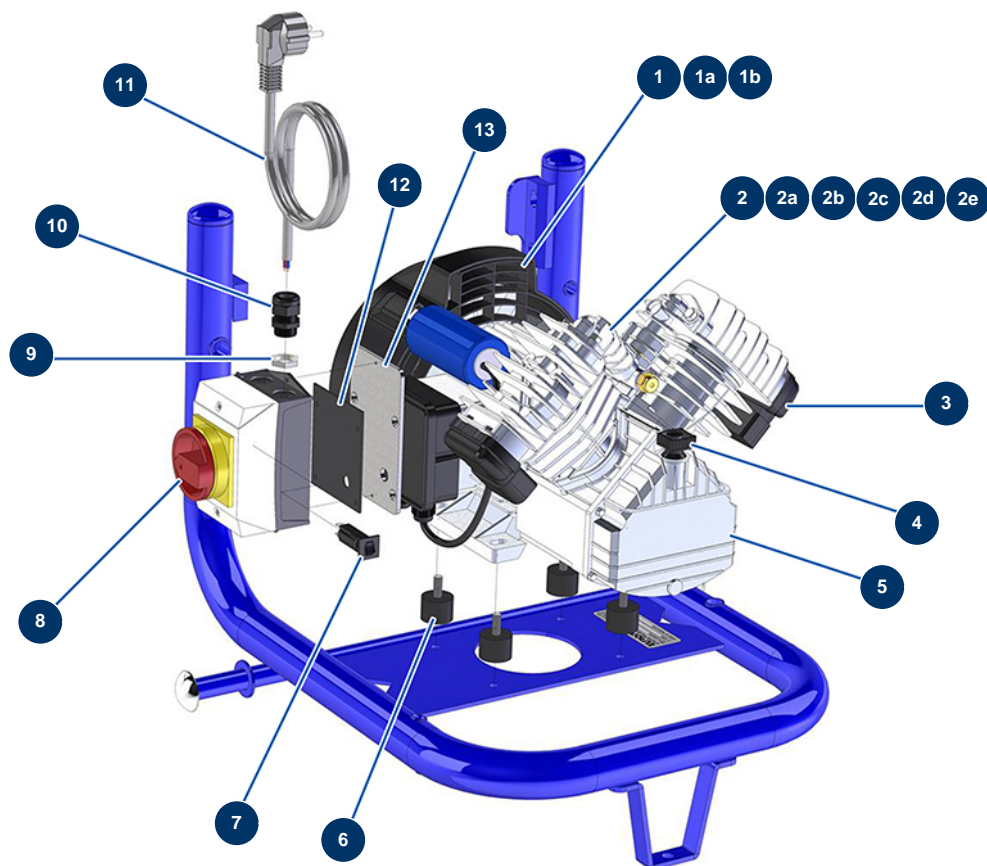

## EUROPRO 30+ compressor - Chassis / Pneumatic circuit

### Détails des pièces

Pos.	Référence	Désignation
1	90803	EUROPRO 30 + compressor arm
2	20001	EUROPRO 30+,36 and 40 compressor arm button
3	60040	Compressor trigger spring
4	90179	EUROPRO 30+,36 and 40 compressor arm latch
5	30360	EUROPRO 30+,36 and 40 compressor arm screw
6	90870	Black plastic end cap for ø 25 round tube
7	70027	1/4" MaleC x 1/4" MaleC low-pressure nipple
8	90237	1/8" low-pressure male plug
9	80080	Female quick fit coupling outer threaded 1/4" Ø 6
10	90014	Superimposed 1/4" regulator filter
11	90720	Complete wheel 200 shaft 20 for 4P and MPE 50
12	90281	Ø20 chromed clip
13	101015	3/8" emptying autonomous valve

Pos.	Référence	Désignation
14	30367	3/8" MaleC x 3/8" MaleC low-pressure nipple
15	30142	Ø 30 x 15 M8 stop
16	30133	1/4" male compressor tank purge
17	30123	Low pressure Y - M1/4" x F1/4" x F1/4"
18	80028	1/4 conical axial manometer - 50mm - 0 to 20 bar
19	80097	1/4" certified outer threaded safety valve 11 bar
20	90627	1/2" MaleD x 1/2" MaleD high-pressure nipple
21	90723	E 30 + compressor outlet air hose
22	70030	Standard quick fit coupling gasket
23	70099	1/2" outer threaded quick fit coupling
24	90023	Red handle valve M1/2" x F1/2"

### Détails des pièces

Pos.	Référence	Désignation
1	30185	EUROPRO 30 and 30+ ventilator cover
1a	30187	EUROPRO 30 et 30+ ventilator cover support
1b	30186	EUROPRO 30 et 30+ compressor ventilator fan
2	30154	Compression head for EUROPRO 30 and 30+
2a	30184	EUROPRO 30 and 30+ compressor motor stator
2b	90211	EUROPRO 30 compressor cylinder
2c	90188	EUROPRO 30 series 2 and EUROPRO 30+ compressor bearing
2d	30181	EUROPRO 30 and 30+ compressor complete piston
2e	30179	EUROPRO 30 and 30+ plate valve
3	80051	EUROPRO 30 series 2 and 30+ complete air filter
4	30162	Oil gauge EUROPRO 30,30+ - VKM402 head
5	30183	EUROPRO 30 and 30+ compressor oil crankcase
6	30151	Silentbloc ø 30 x 22 M-F8