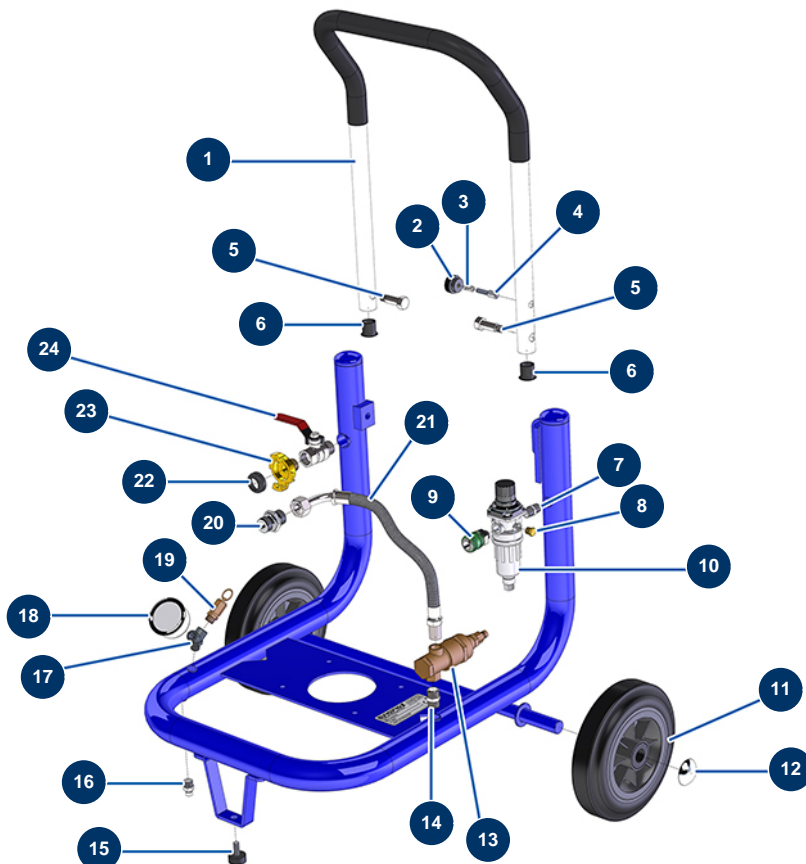

## EUROPRO 30+ compressor - Chassis / Pneumatic circuit

### Détails des pièces

Pos.	Référence	Désignation
1	90803	EUROPRO 30 + compressor arm
2	20001	EUROPRO 30+,36 and 40 compressor arm button
3	60040	Compressor trigger spring
4	90179	EUROPRO 30+,36 and 40 compressor arm latch
5	30360	EUROPRO 30+,36 and 40 compressor arm screw
6	90870	Black plastic end cap for ø 25 round tube
7	70027	1/4" MaleC x 1/4" MaleC low-pressure nipple
8	90237	1/8" low-pressure male plug
9	80080	Female quick fit coupling outer threaded 1/4" Ø 6
10	90014	Superimposed 1/4" regulator filter
11	90720	Complete wheel 200 shaft 20 for 4P and MPE 50
12	90281	Ø20 chromed clip
13	101015	3/8" emptying autonomous valve

Pos.	Référence	Désignation
14	30367	3/8" MaleC x 3/8" MaleC low-pressure nipple
15	30142	Ø 30 x 15 M8 stop
16	30133	1/4" male compressor tank purge
17	30123	Low pressure Y - M1/4" x F1/4" x F1/4"
18	80028	1/4 conical axial manometer - 50mm - 0 to 20 bar
19	80097	1/4" certified outer threaded safety valve 11 bar
20	90627	1/2" MaleD x 1/2" MaleD high-pressure nipple
21	90723	E 30 + compressor outlet air hose
22	70030	Standard quick fit coupling gasket
23	70099	1/2" outer threaded quick fit coupling
24	90023	Red handle valve M1/2" x F1/2"

### Détails des pièces

Pos.	Référence	Désignation
1	30185	EUROPRO 30 and 30+ ventilator cover
1a	30187	EUROPRO 30 et 30+ ventilator cover support
1b	30186	EUROPRO 30 et 30+ compressor ventilator fan
2	30154	Compression head for EUROPRO 30 and 30+
2a	30184	EUROPRO 30 and 30+ compressor motor stator
2b	90211	EUROPRO 30 compressor cylinder
2c	90188	EUROPRO 30 series 2 and EUROPRO 30+ compressor bearing
2d	30181	EUROPRO 30 and 30+ compressor complete piston
2e	30179	EUROPRO 30 and 30+ plate valve
3	80051	EUROPRO 30 series 2 and 30+ complete air filter
4	30162	Oil gauge EUROPRO 30,30+ - VKM402 head
5	30183	EUROPRO 30 and 30+ compressor oil crankcase
6	30151	Silentbloc ø 30 x 22 M-F8