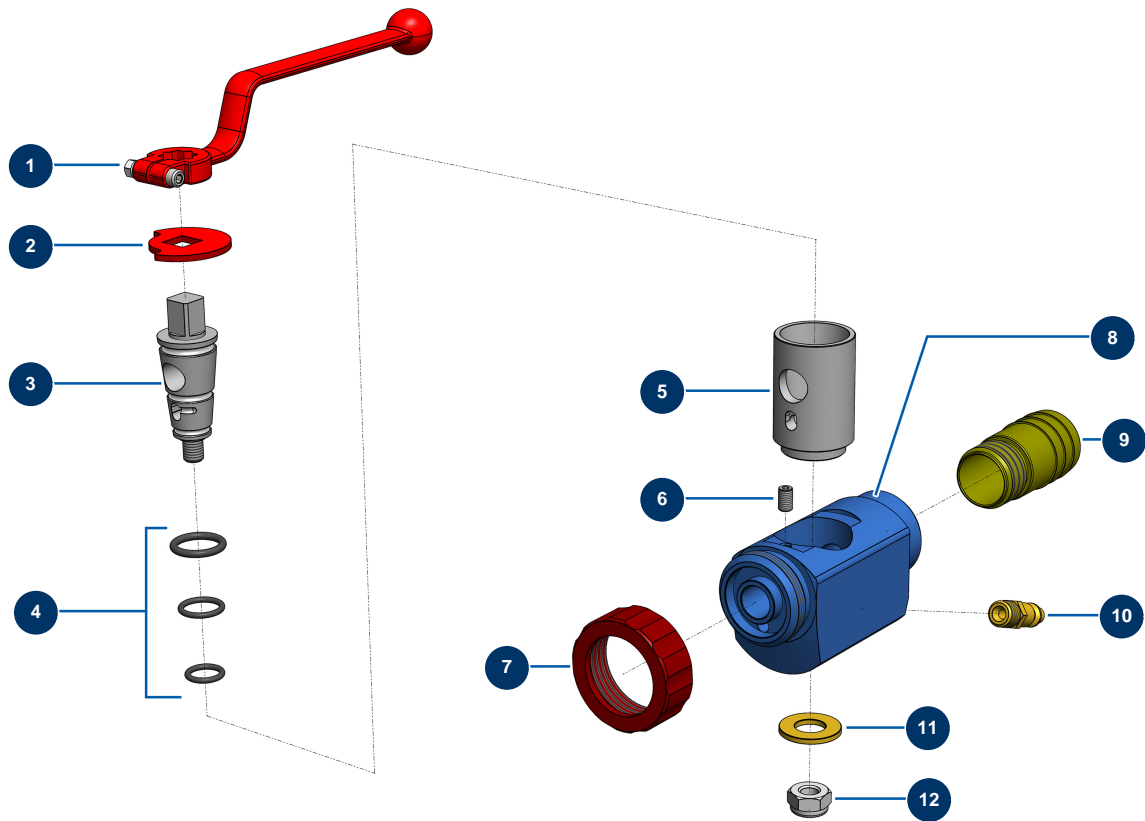

BAG Aluminium pasty spray lance - General view

Détails des pièces

Pos.	Référence	Désignation
1	20003	Red bend handle for lance (square of 14)
2	10030	Stop washer
3	M10375	Aluminium lance rotary piston
4	80154	EUROPRO spraying machine lance gasket kit
5	60008	Aluminium lance rotary piston jacket
6	90149	ALU lance countersunk screw
7	10031	Aluminium lance ring red
8	60007	Aluminium lance body
9	90177	9
10	70043	1/4" outer threaded male quick-connector
11	10032	Lance washer
12	60013	M 10 nylstop nut