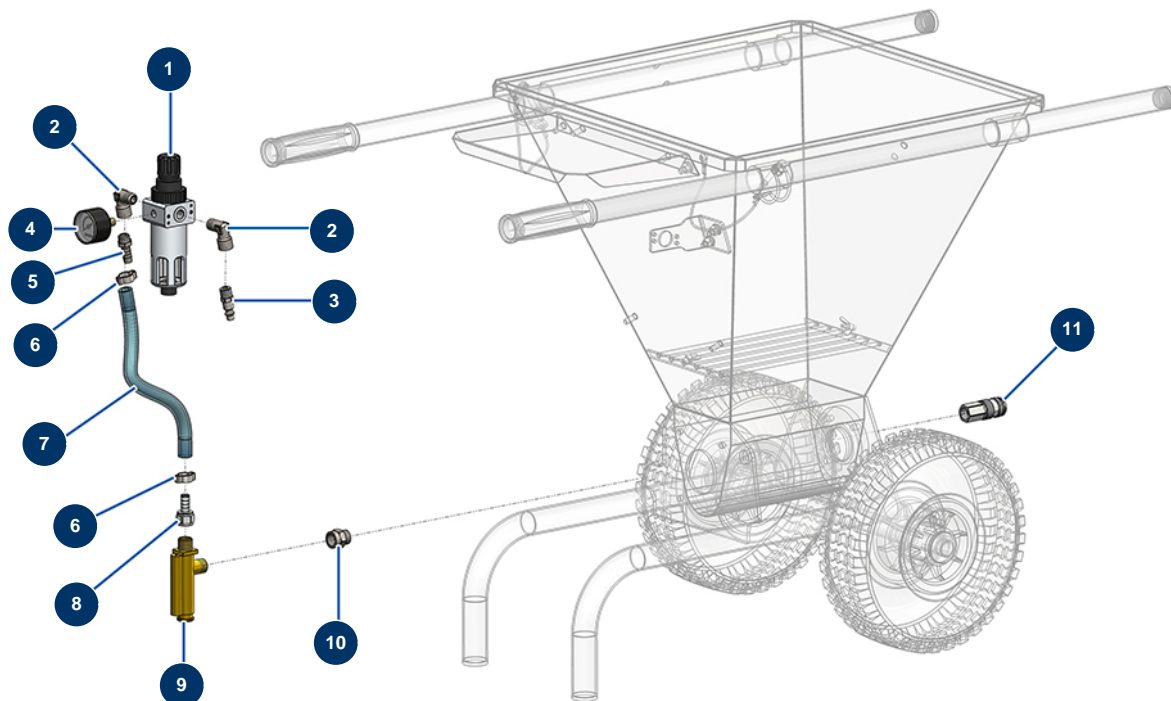

### Détails des pièces

Pos.	Référence	Désignation
1	K100047	
2	C23410	2
3	K100220	
4	10038	M 6 nut
5	80268	Grower washer Ø 6 - C.P 60
6	80259	Ø 6 medium washer
7	C23408	7
8	C23407	8
9	C23409	9
10	K000195	
11	90571	Arm pin for 24P
12	80001	Complete wheel 260 shaft of 20 for 6,8,14P, MPE 80 and 200, 7000z, 9000z
13	90281	Ø20 chromed clip

## MK 20 - 230V complete spraying machine - Transmission

### Détails des pièces

Pos.	Référence	Désignation
1	14075	M 8 inox nut
2	80260	ø 8 inox medium washer
3	K100416	Geared motor 0,55 kW - TC122 - R13,4 - 1400 rpm - 400V
4	13219	Spi seal 35 x 45 x 7
5	K000054	
6	30121	90° low-pressure elbow 1/4 MaleC x 1/4 FemaleD
7	90639	Automatic greaser
8	K100089	
9	K100042	
10	C23406	KOSNER MK10 & MK20 connecting rod
11	12246	8 x 40 cylindrical head screw
12	K000055	
13	MI7009107100	EUROPRO MAP 2 pump rotor

### Détails des pièces

Pos.	Référence	Désignation
1	90014	Superimposed 1/4" regulator filter
2	30121	90° low-pressure elbow 1/4 MaleC x 1/4 FemaleD
3	80089	Male quick fit coupling outer threaded 1/4" Ø 6
4	80023	Axial manometer 1/8 conical 40 mm 0 to 10 bar
5	80094	1/4" corrugated outer threaded coupling Ø 10
6	80429	Ear clamp 15 x 18
7	50003	Clear braided PVC hose Ø 10 x 16 by the metre
8	70066	Rotating connector 3/8" corrugated Ø 10
9	30005	Flowmeter for EUROPRO 4-6-8-14 and 24 P
10	91053	3/8" MaleD x 3/8" FemaleD low-pressure nipple
11	12007	F ball bearing quick-fit attachment 200 bars 3/8 F