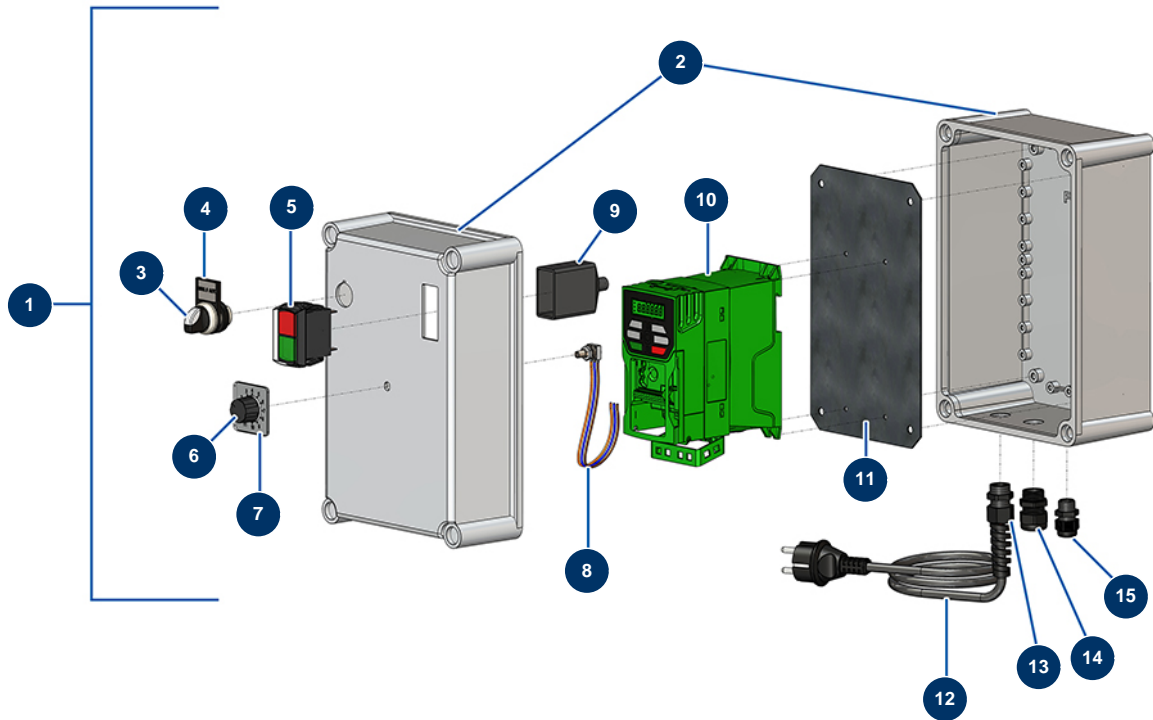

MK 20 - 230V complete spraying machine - Electrical box

Détails des pièces

Pos.	Référence	Désignation
1	K200054	Complete buttons electrical box for MK 20
2	K000014	
3	90731	3-position button
4	30362	Label holder
5	K008522	
6	K200016	
7	K000021	
8	K200007	
9	K100318	
10	K100218	
11	C23411	11
12	30023	2P male electric socket + foam rubber T
13	90601	11 black spiral cable gland