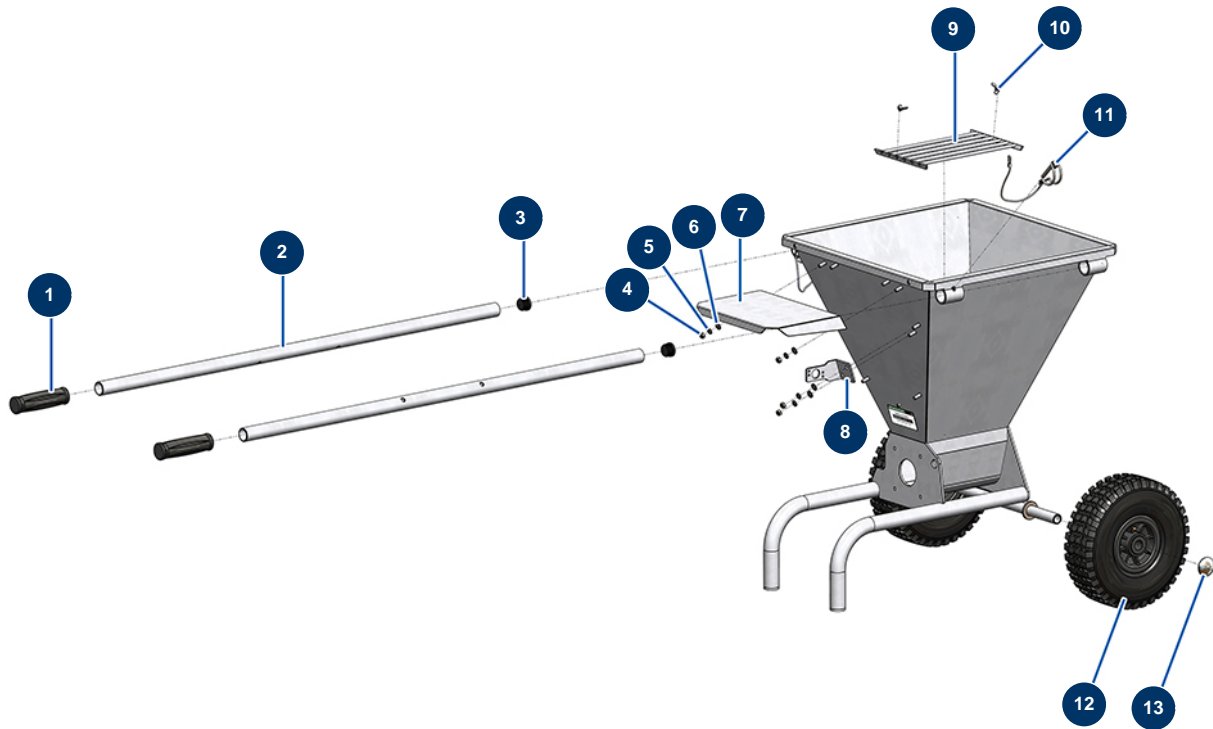

## MK 20 - 230V complete spraying machine - Chassis

### Détails des pièces

Pos.	Référence	Désignation
1	K100047	
2	C23410	2
3	K100220	
4	10038	M 6 nut
5	80268	Grower washer Ø 6 - C.P 60
6	80259	Ø 6 medium washer
7	C23408	7
8	C23407	8
9	C23409	9
10	K000195	
11	90571	Arm pin for 24P
12	80001	Complete wheel 260 shaft of 20 for 6,8,14P, MPE 80 and 200, 7000z, 9000z
13	90281	Ø20 chromed clip

### Détails des pièces

Pos.	Référence	Désignation
1	14075	M 8 inox nut
2	80260	ø 8 inox medium washer
3	K100416	Geared motor 0,55 kW - TC122 - R13,4 - 1400 rpm - 400V
4	13219	Spi seal 35 x 45 x 7
5	K000054	
6	30121	90° low-pressure elbow 1/4 MaleC x 1/4 FemaleD
7	90639	Automatic greaser
8	K100089	
9	K100042	
10	C23406	KOSNER MK10 & MK20 connecting rod
11	12246	8 x 40 cylindrical head screw
12	K000055	
13	MI7009107100	EUROPRO MAP 2 pump rotor

### Détails des pièces

Pos.	Référence	Désignation
1	90014	Superimposed 1/4" regulator filter
2	30121	90° low-pressure elbow 1/4 MaleC x 1/4 FemaleD
3	80089	Male quick fit coupling outer threaded 1/4" Ø 6
4	80023	Axial manometer 1/8 conical 40 mm 0 to 10 bar
5	80094	1/4" corrugated outer threaded coupling Ø 10
6	80429	Ear clamp 15 x 18
7	50003	Clear braided PVC hose Ø 10 x 16 by the metre
8	70066	Rotating connector 3/8" corrugated Ø 10
9	30005	Flowmeter for EUROPRO 4-6-8-14 and 24 P
10	91053	3/8" MaleD x 3/8" FemaleD low-pressure nipple
11	12007	F ball bearing quick-fit attachment 200 bars 3/8 F