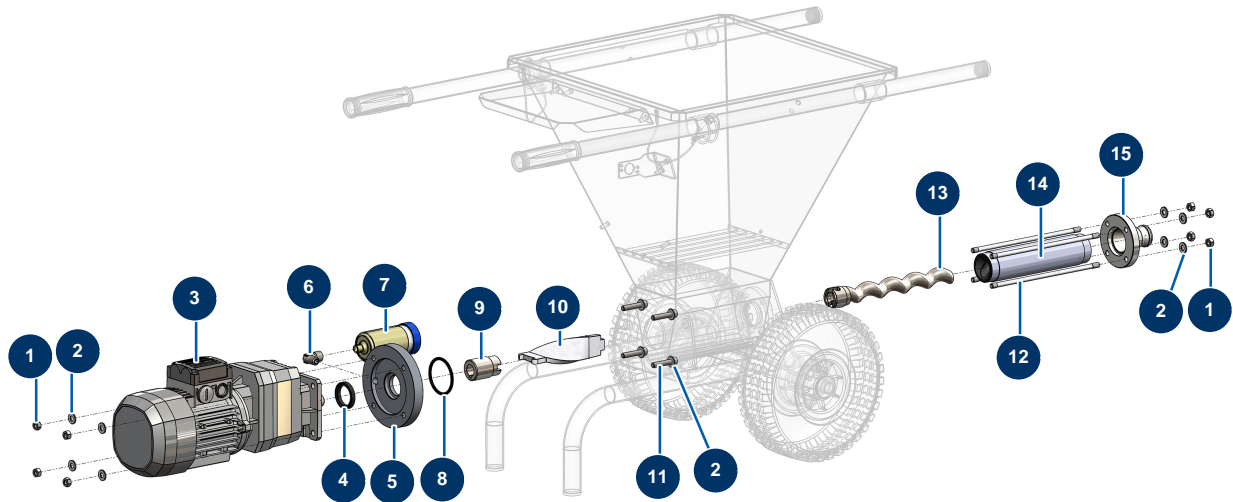

## MK 20 - 230V complete spraying machine - Chassis

### Détails des pièces

Pos.	Référence	Désignation
1	K100047	
2	C23410	2
3	K100220	
4	10038	M 6 nut
5	80268	Grower washer Ø 6 - C.P 60
6	80259	Ø 6 medium washer
7	C23408	7
8	C23407	8
9	C23409	9
10	K000195	
11	90571	Arm pin for 24P
12	80001	Complete wheel 260 shaft of 20 for 6,8,14P, MPE 80 and 200, 7000z, 9000z
13	90281	Ø20 chromed clip

## MK 20 - 230V complete spraying machine - Transmission

### Détails des pièces

Pos.	Référence	Désignation
1	90014	Superimposed 1/4" regulator filter
2	30121	90° low-pressure elbow 1/4 MaleC x 1/4 FemaleD
3	80089	Male quick fit coupling outer threaded 1/4" Ø 6
4	80023	Axial manometer 1/8 conical 40 mm 0 to 10 bar
5	80094	1/4" corrugated outer threaded coupling Ø 10
6	80429	Ear clamp 15 x 18
7	50003	Clear braided PVC hose Ø 10 x 16 by the metre
8	70066	Rotating connector 3/8" corrugated Ø 10
9	30005	Flowmeter for EUROPRO 4-6-8-14 and 24 P
10	91053	3/8" MaleD x 3/8" FemaleD low-pressure nipple
11	12007	F ball bearing quick-fit attachment 200 bars 3/8 F