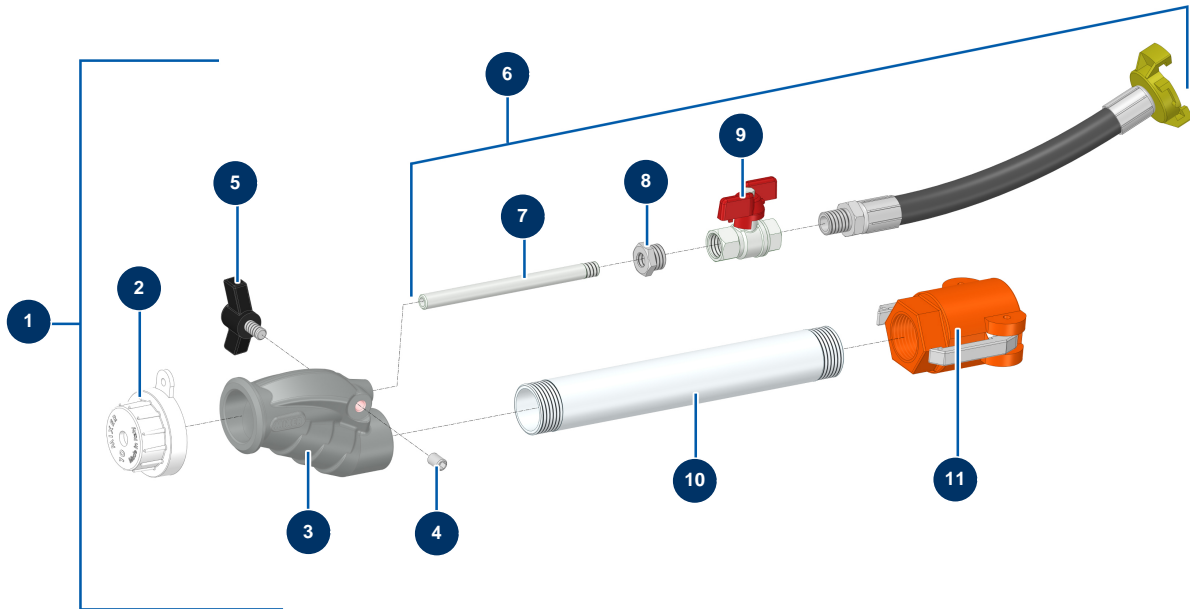

## MIXER standard Aluminium Lance - General view

### Détails des pièces

Pos.	Référence	Désignation
1	MI8010003005	MIXER standard Aluminium Lance
2	MI3F00200101	White spraying nozzle Ø 10 80SH
3	MI4916001000	Mixer straight lance head
4	14151	8 x 12 stainless steel socket head screw with flat tip
5	MI3T01505001	Mixer black Eye bolt diam 8
6	MI8010100001	Mixer aluminium standard spray lance air regulation kit
7	MI4907402000	Outer threaded air injector
8	MI3G50300102	8
9	MI3G01300103	9
10	MI4907441001	230 mm extension outer threaded tube
11	MI3A00300241	1" camlock polypro coupling, inner threaded 1"