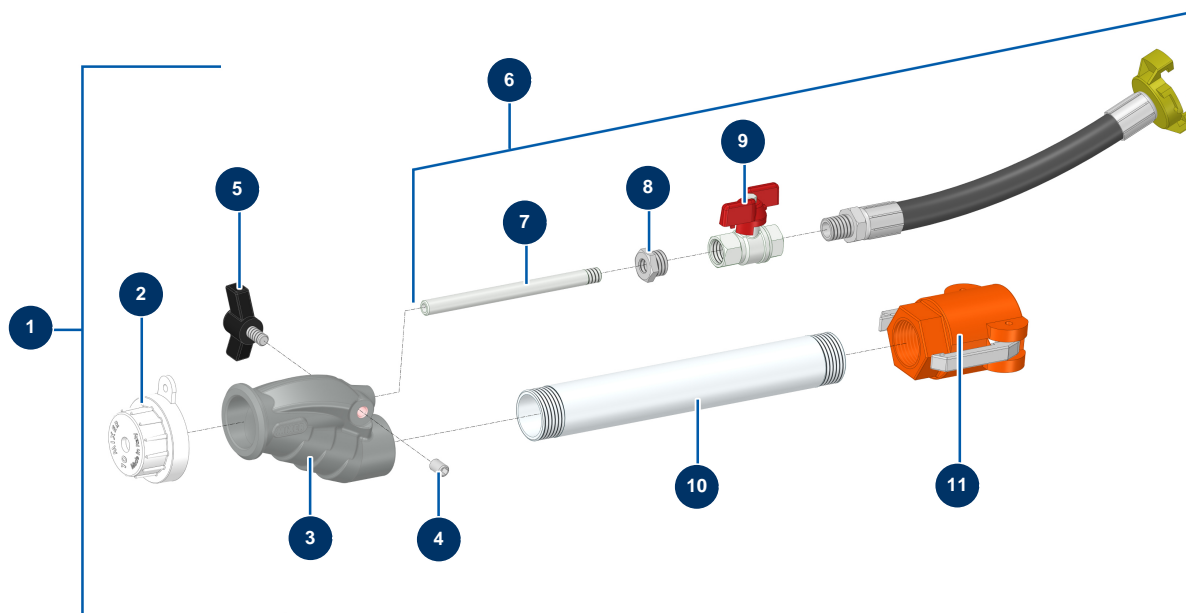

## MIXER standard Aluminium Lance - General view

### Détails des pièces

Pos.	Référence	Désignation
1	MI8010003005	MIXER standard Aluminium Lance
2	MI3F00200101	White spraying nozzle Ø 10 80SH
3	MI4916001000	Mixer straight lance head
4	14151	8 x 12 stainless steel socket head screw with flat tip
5	MI3T01505001	Mixer black Eye bolt diam 8
6	MI8010100001	Mixer aluminium standard spray lance air regulation kit
7	MI4907402000	Outer threaded air injector
8	MI3G50300102	8
9	MI3G01300103	9
10	MI4907441001	230 mm extension outer threaded tube
11	MI3A00300241	1" camlock polypro coupling, inner threaded 1"