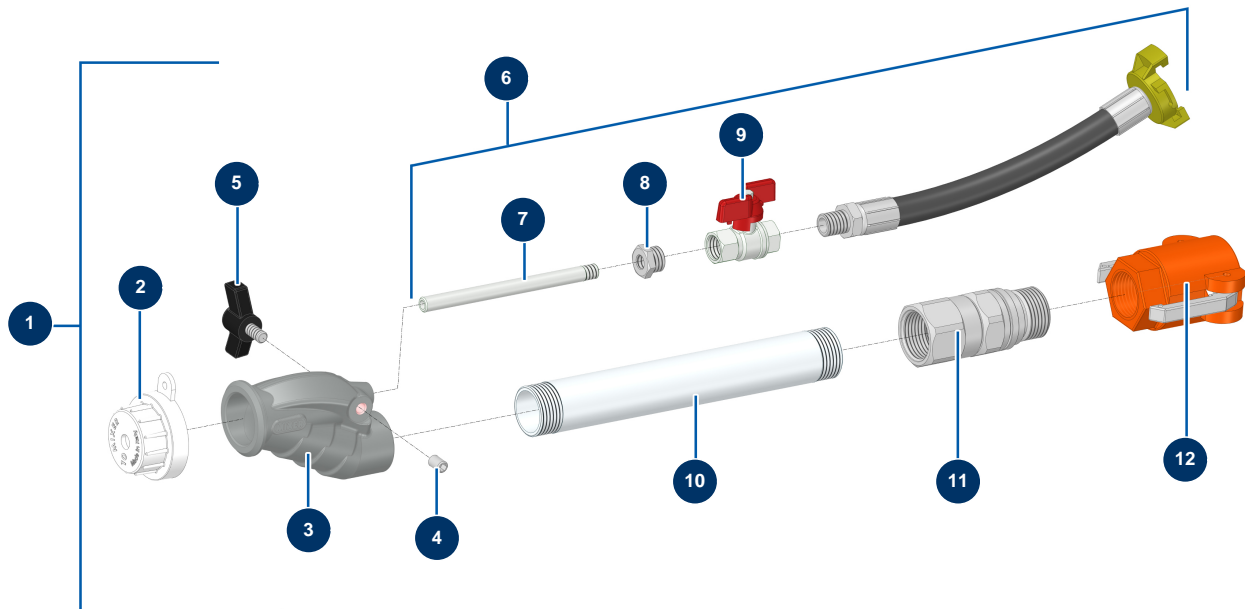

MIXER standard Aluminium lance with revolving coupling - General view

Détails des pièces

Pos.	Référence	Désignation
1	MI8010003005	MIXER standard Aluminium Lance
2	MI3F00200101	White spraying nozzle Ø 10 80SH
3	MI4916001000	Mixer straight lance head
4	14151	8 x 12 stainless steel socket head screw with flat tip
5	MI3T01505001	Mixer black Eye bolt diam 8
6	MI8010100001	Mixer aluminium standard spray lance air regulation kit
7	MI4907402000	Outer threaded air injector
8	MI3G50300102	8
9	MI3G01300103	9
10	MI4907441001	230 mm extension outer threaded tube
11	MI8028001007	MIXER lance 1" MF rotating coupling
12	MI3A00300241	1" camlock polypro coupling, inner threaded 1"