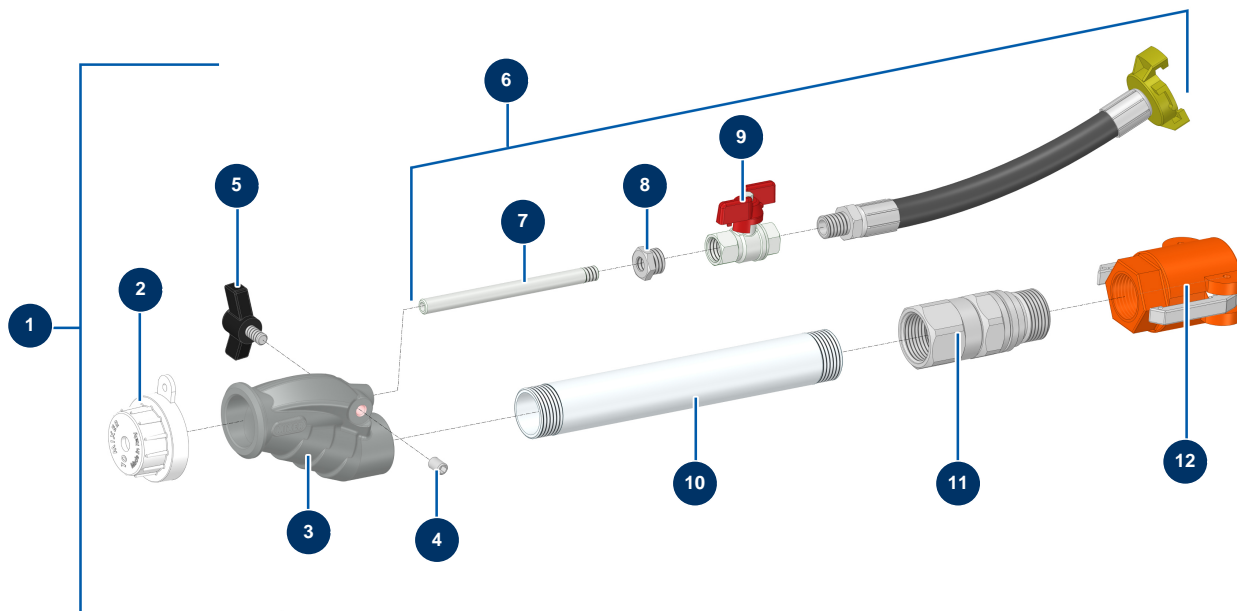

MIXER standard Aluminium lance with revolving coupling - General view

Détails des pièces

Pos.	Référence	Désignation
1	MI8010003005	MIXER standard Aluminium Lance
2	MI3F00200101	White spraying nozzle Ø 10 80SH
3	MI4916001000	Mixer straight lance head
4	14151	8 x 12 stainless steel socket head screw with flat tip
5	MI3T01505001	Mixer black Eye bolt diam 8
6	MI8010100001	Mixer aluminium standard spray lance air regulation kit
7	MI4907402000	Outer threaded air injector
8	MI3G50300102	8
9	MI3G01300103	9
10	MI4907441001	230 mm extension outer threaded tube
11	MI8028001007	MIXER lance 1" MF rotating coupling
12	MI3A00300241	1" camlock polypro coupling, inner threaded 1"