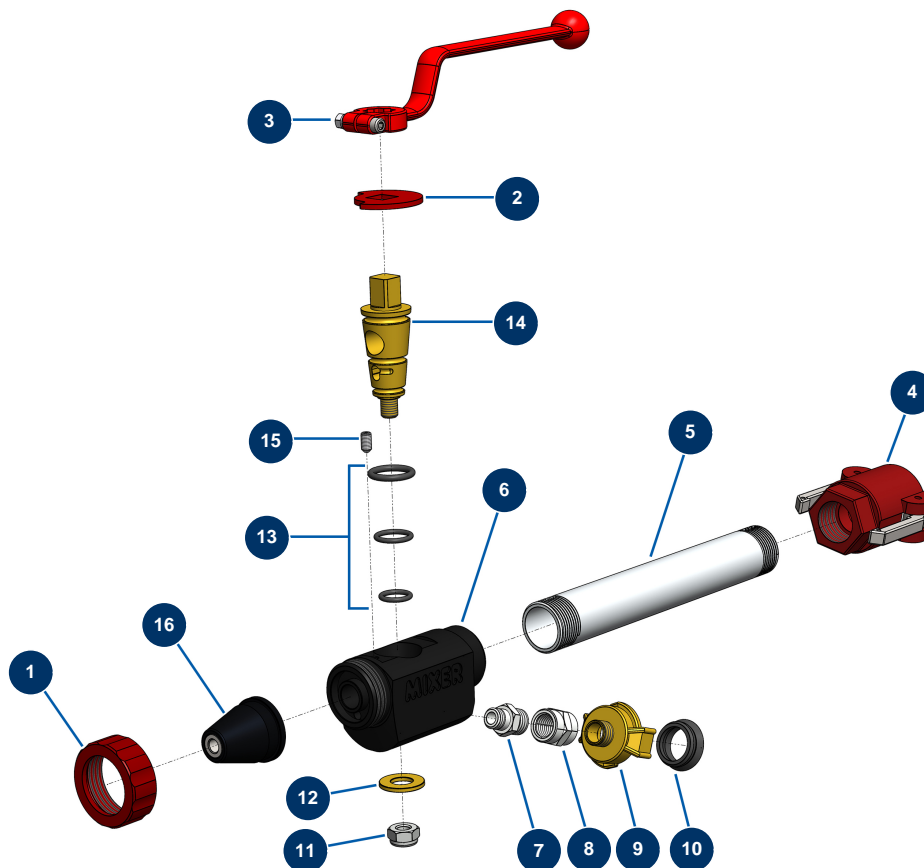

MIXER long ABS lance - General view

Détails des pièces

Pos.	Référence	Désignation
1	10031	Aluminium lance ring red
2	10030	Stop washer
3	20003	Red bend handle for lance (square of 14)
4	MI3A00300241	1" camlock polypro coupling, inner threaded 1"
5	MI4907441001	230 mm extension outer threaded tube
6	M10037	
7	91019	1/4" MaleD x 3/8" MaleD low-pressure nipple
8	80465	3/8" FemaleD x 3/8" FemaleD high-pressure nipple
9	13571	3/8" outer threaded Geka coupling
10	12118	GEKA coupling gasket
11	60013	M 10 nylstop nut
12	10032	Lance washer
13	80154	EUROPRO spraying machine lance gasket kit

Pos.	Référence	Désignation
14	10029	Lance brass cone
15	30371	ABS lance countersunk screw
16	10048	Black nozzle Ø 8mm