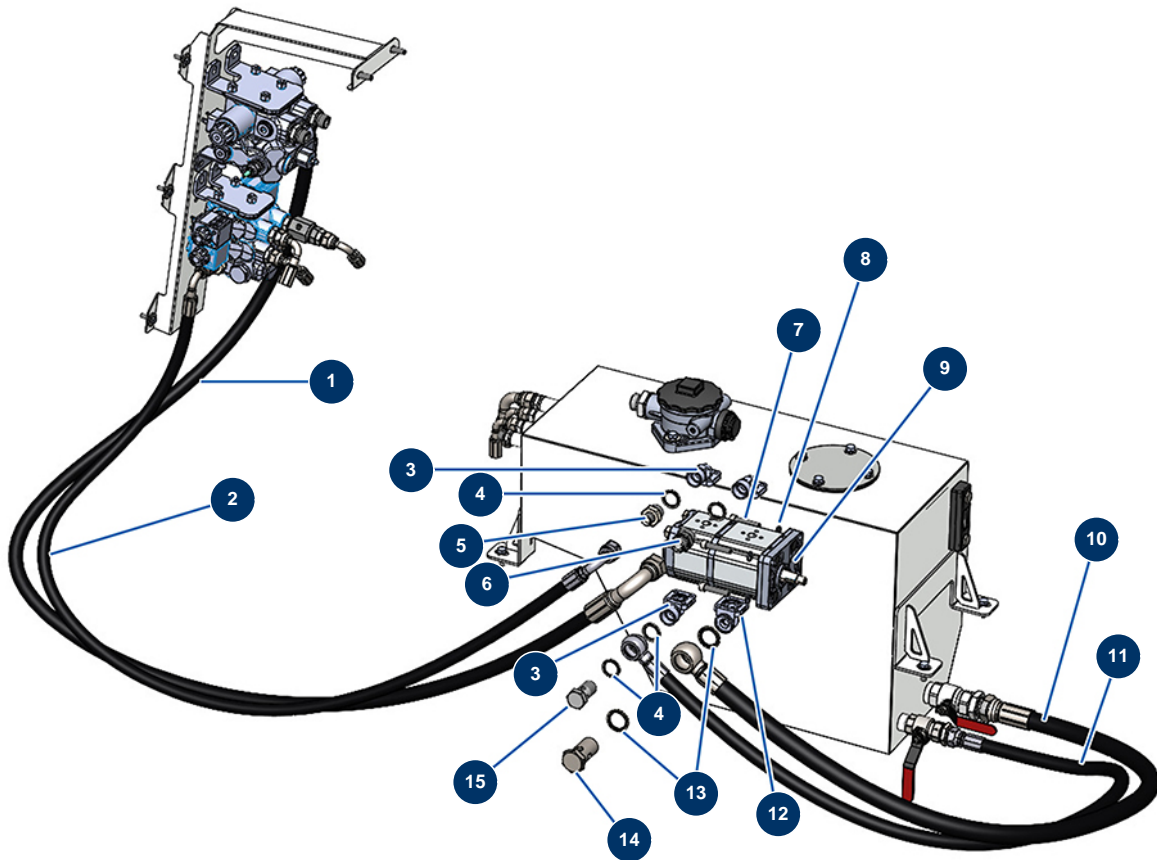

## X-SCREED D60 dry screed machine - stage V 42kW - Hydraulic Pump

### Détails des pièces

Pos.	Référence	Désignation
1	20583	
2	20584	
3	20135	
4	91032	Steel gasket for hollow screw with 1/2" lip
5	90872	1/2" MaleD x 3/8" MaleD high-pressure nipple
6	90627	1/2" MaleD x 1/2" MaleD high-pressure nipple
7	12246	8 x 40 cylindrical head screw
8	80269	Grower washer ø 8
9	20131	
10	20581	
11	20582	
12	20136	
13	12573	Steel gasket for 3/4" hollow screw with lip

<b>Pos.</b>	<b>Référence</b>	<b>Désignation</b>
14	13307	3/4 HP drilled head screw
15	13285	1/2 drilled head screw ø 21