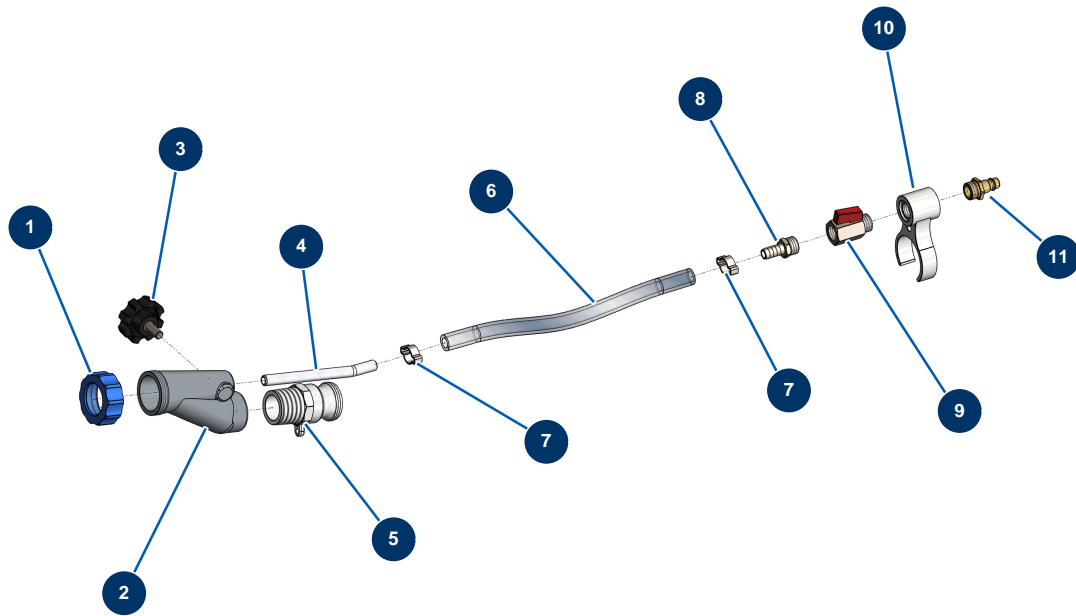

## CLASSIC spray lance (single), clip-on nozzle - General view

### Détails des pièces

Pos.	Référence	Désignation
1	11817	Blue ring for mortar lance
2	12725	Inner threaded 1" aluminium lance machined body
3	11514	Plastic thumb wheel M8 x 20
4	M10326	Lance air injector without hose - C.P 60
5	70008	1" outer threaded adapter for 8-14 and 24P
6	50003	Clear braided PVC hose Ø 10 x 16 by the metre
7	80429	Ear clamp 15 x 18
8	80325	3/8 corrugated outer threaded coupling Ø 10
9	30136	3/8" mini lux valve
10	11506	Traditional lance junction circlip
11	70044	3/8" outer threaded male quick fit coupling