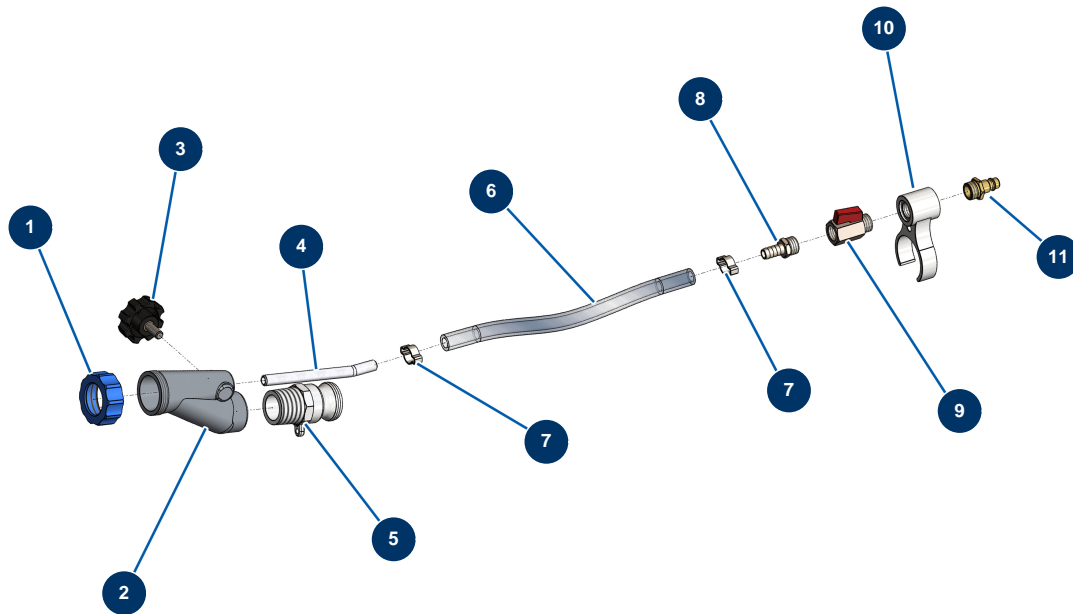

CLASSIC spray lance (single), clip-on nozzle - General view

Détails des pièces

Pos.	Référence	Désignation
1	11817	Blue ring for mortar lance
2	12725	Inner threaded 1" aluminium lance machined body
3	11514	Plastic thumb wheel M8 x 20
4	M10326	Lance air injector without hose - C.P 60
5	70008	1" outer threaded adapter for 8-14 and 24P
6	50003	Clear braided PVC hose Ø 10 x 16 by the metre
7	80429	Ear clamp 15 x 18
8	80325	3/8 corrugated outer threaded coupling Ø 10
9	30136	3/8" mini lux valve
10	11506	Traditional lance junction circlip
11	70044	3/8" outer threaded male quick fit coupling