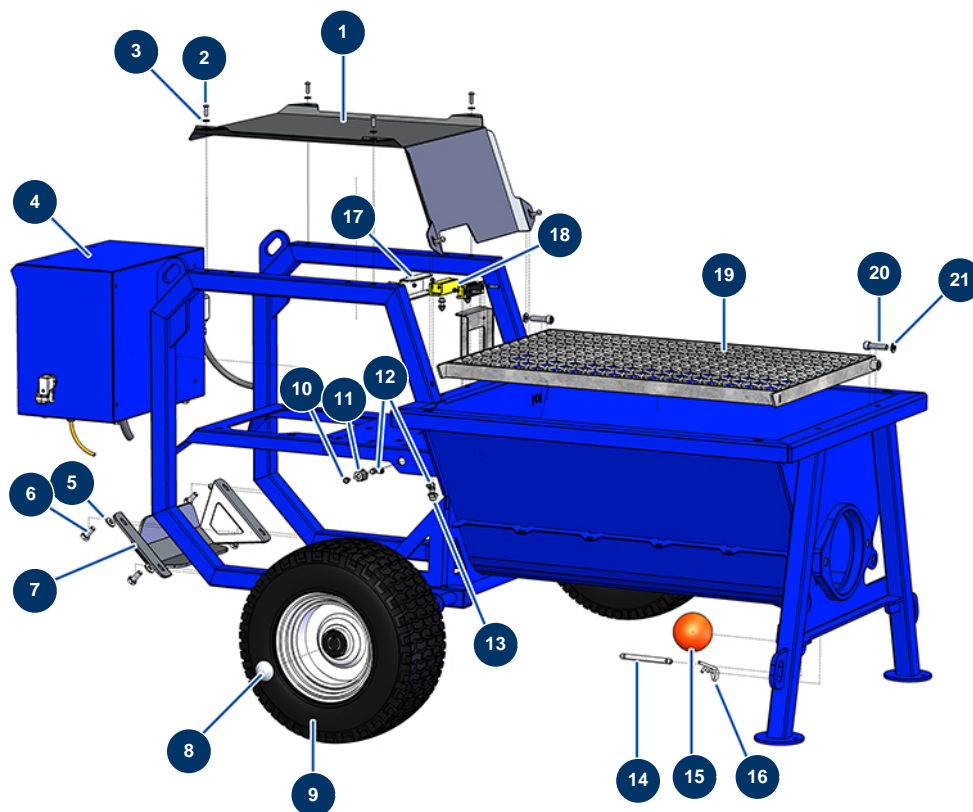

COMPACT PRO 55 TRI + MIXPRO 130 spraying set - 400V TETRA - Chassis

Détails des pièces

Pos.	Référence	Désignation
1	C22869	1
2	12110	6 x 20 inox cylindrical pan head screw
3	80259	Ø 6 medium washer
4	20140	Complete buttons electrical box for COMPACT-PRO E55 - 400V TETRA
5	80260	ø 8 inox medium washer
6	11544	THEF 8 x 25 screw
7	C22877	7
8	90282	Ø25 chromed clip
9	80372	Complete Ø410 wheel with bearing - axle of 25
10	20044	1/8" M straight lubricator
11	20159	
12	30124	Corrugated Legris coupling M1/8" Ø 6
13	20084	1/4" MaleD x 1/8" FemaleD high-pressure reduction

Pos.	Référence	Désignation
14	20060	
15	20048	Cleaning ball ø 100
16	20046	4 mm R pin
17	C22878	17
18	12120	Grid safety sensor for JETMIX, MIXPRO 14, 70 & 100
19	C22882	19
20	12522	10 x 40 cylindrical head screw
21	30280	ø 10 inox narrow washer