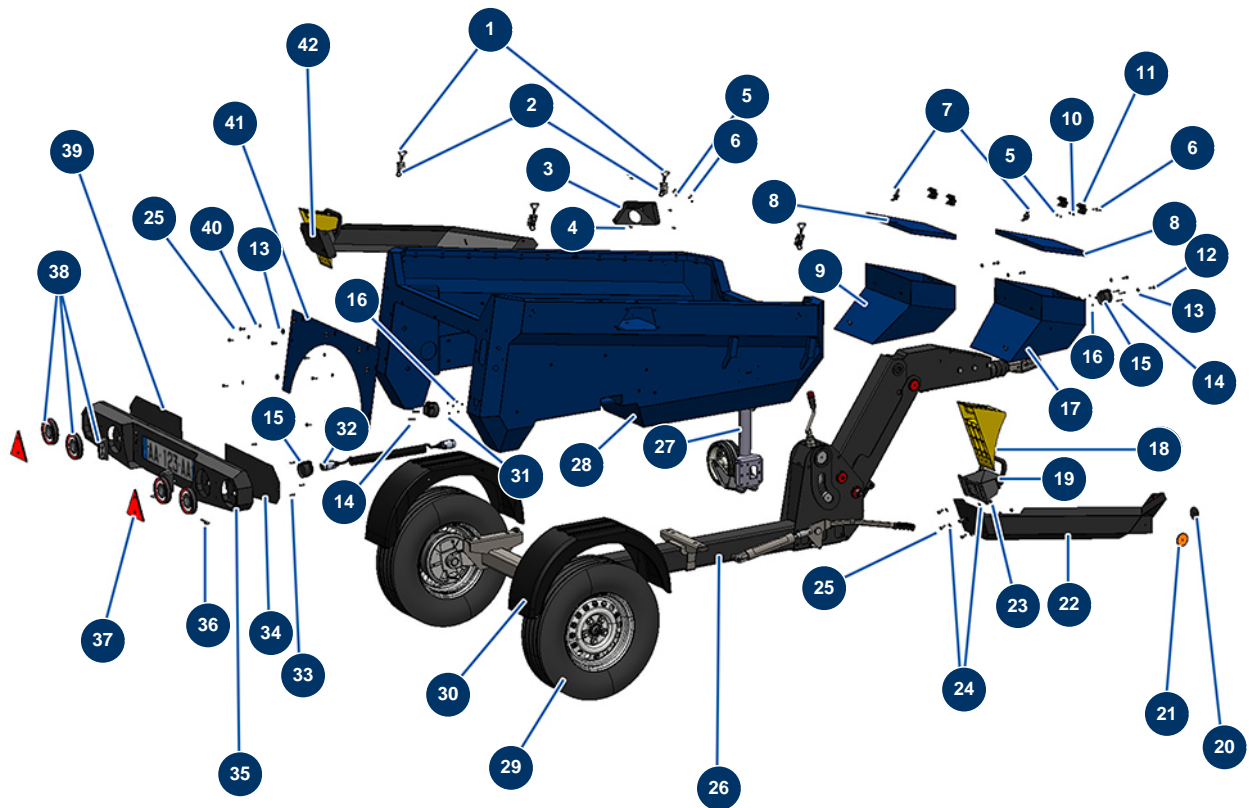

## X-SCREED D60 dry screed machine - stage V 42kW - Chassis

### Détails des pièces

| Pos. | Référence | Désignation                            |
|------|-----------|--|
| 1    | 15021     | Adjustable toggle without hook         |
| 2    | 15022     | Adjustable toggle locking hook         |
| 3    | C23221    | 3                                      |
| 4    | 11145     | 6 x 16 inox cylindrical pan head screw |
| 5    | 11880     | M 5 nylstop nut                        |
| 6    | 12135     | 6                                      |
| 7    | 13035     | 7                                      |
| 8    | C23171    | 8                                      |
| 9    | C23237    | 9                                      |
| 10   | 30290     | ø 5 large washer                       |
| 11   | 36036     | 11                                     |
| 12   | 11544     | THEF 8 x 25 screw                      |
| 13   | 30292     | ø 8 inox large washer                  |