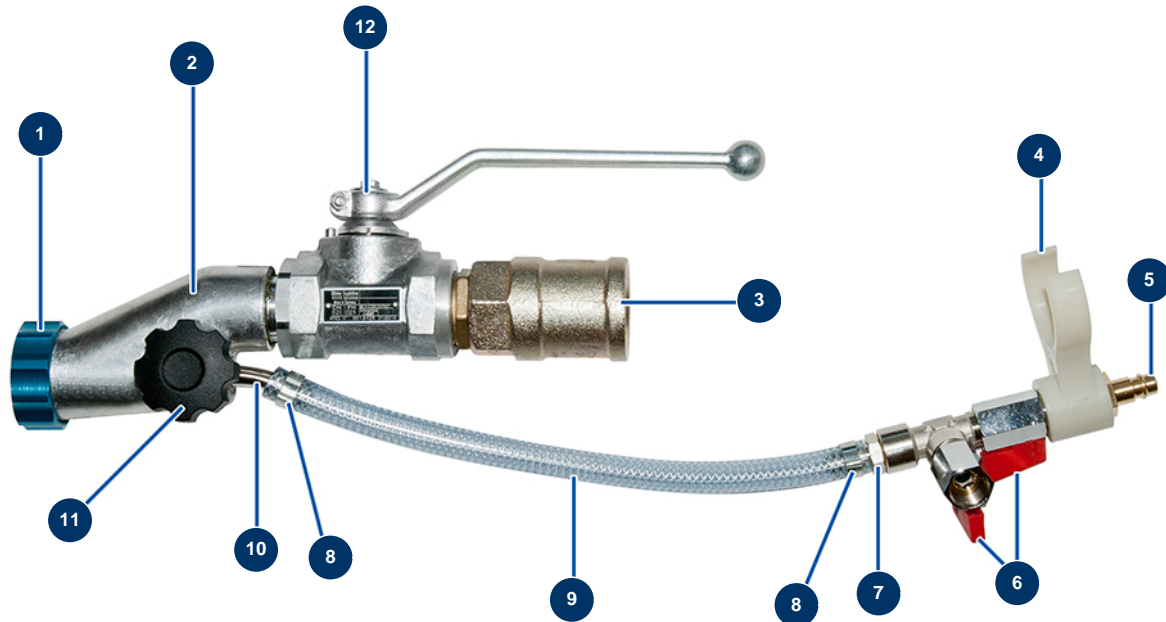

## Spray lance with BOHMER valve and 1" steel adapter - General view

### Détails des pièces

Pos.	Référence	Désignation
1	11817	Blue ring for mortar lance
2	12725	Inner threaded 1" aluminium lance machined body
3	12374	C.P 60 spraying lance 1" inner threaded steel cam single coupler
4	11506	Traditional lance junction circlip
5	70044	3/8" outer threaded male quick fit coupling
6	30136	3/8" mini lux valve
7	80325	3/8 corrugated outer threaded coupling Ø 10
8	60032	Ear clamp 13 x 15
9	50003	Clear braided PVC hose Ø 10 x 16 by the metre
10	M10326	Lance air injector without hose - C.P 60
11	11514	Plastic thumb wheel M8 x 20
12	13341	BOHMER aluminium valve 1" M-F