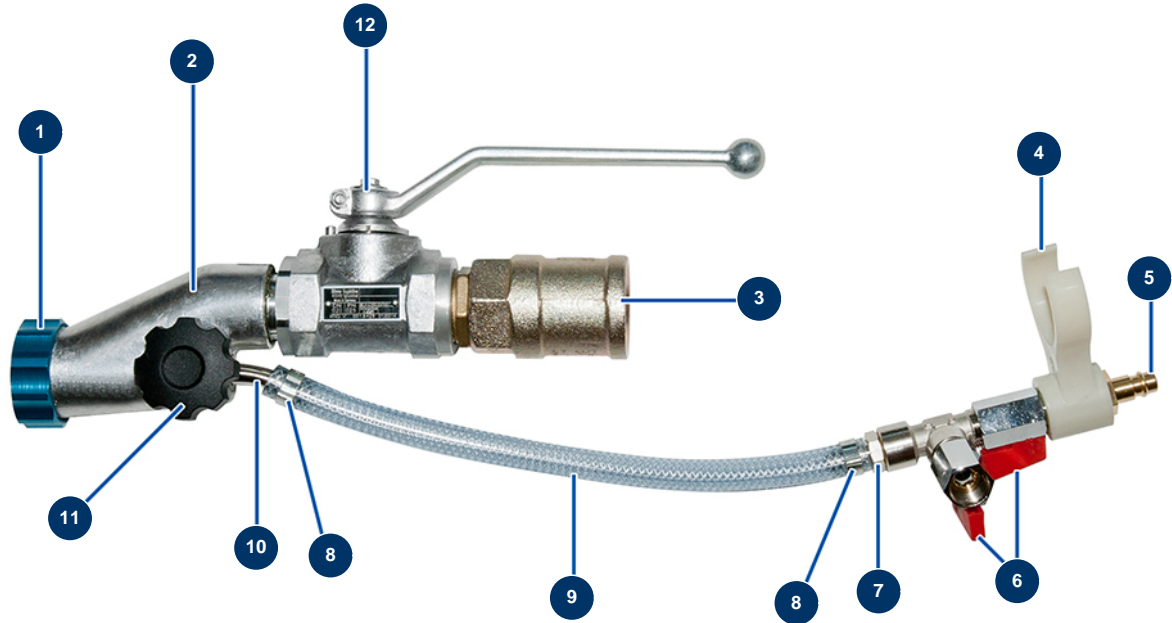

Spray lance with BOHMER valve and 1" steel adapter - General view

Détails des pièces

Pos.	Référence	Désignation
1	11817	Blue ring for mortar lance
2	12725	Inner threaded 1" aluminium lance machined body
3	12374	C.P 60 spraying lance 1" inner threaded steel cam single coupler
4	11506	Traditional lance junction circlip
5	70044	3/8" outer threaded male quick fit coupling
6	30136	3/8" mini lux valve
7	80325	3/8 corrugated outer threaded coupling Ø 10
8	60032	Ear clamp 13 x 15
9	50003	Clear braided PVC hose Ø 10 x 16 by the metre
10	M10326	Lance air injector without hose - C.P 60
11	11514	Plastic thumb wheel M8 x 20
12	13341	BOHMER aluminium valve 1" M-F