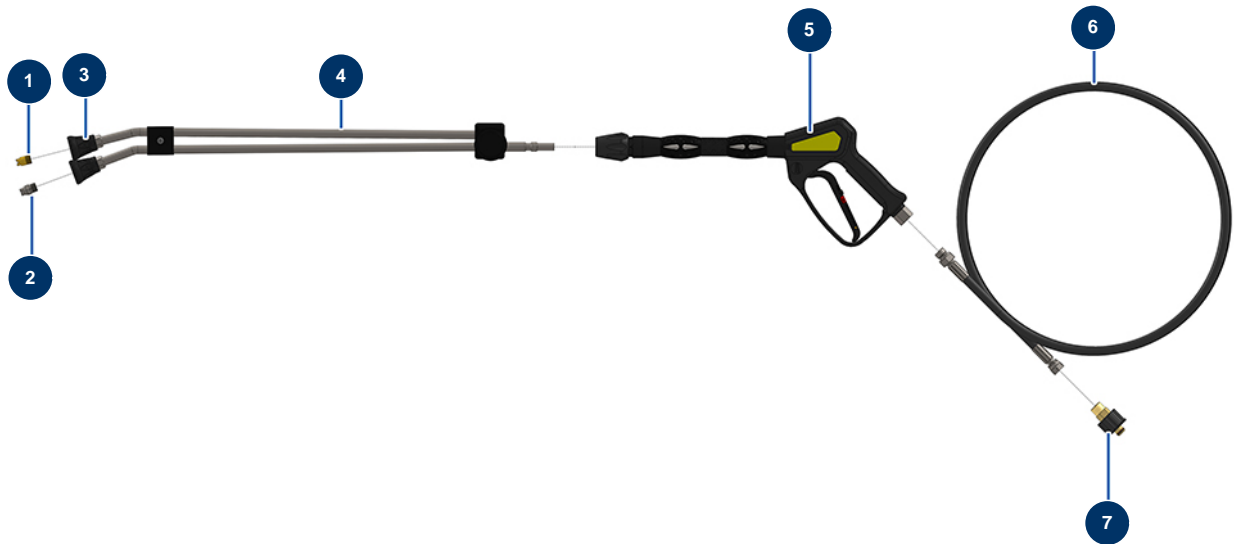

X-PRO D60 spraying machine - High pressure washer lance

Détails des pièces

Pos.	Référence	Désignation
1	90307	Low pressure nozzle 50°-40
2	90305	High pressure nozzle 15°-45
3	12415	Double elbow lance hose nozzle holder, 600 mm, KW coupler
4	12166	Double elbow lance hose 600 mm, KW coupler
5	12165	Washer spray-gun with protected hose 310 bars, KW coupler
6	12071	Washer hose Ø 8-315 bar 10 metres
7	90328	M22-150 F x 3/8 M female quick fit attachment