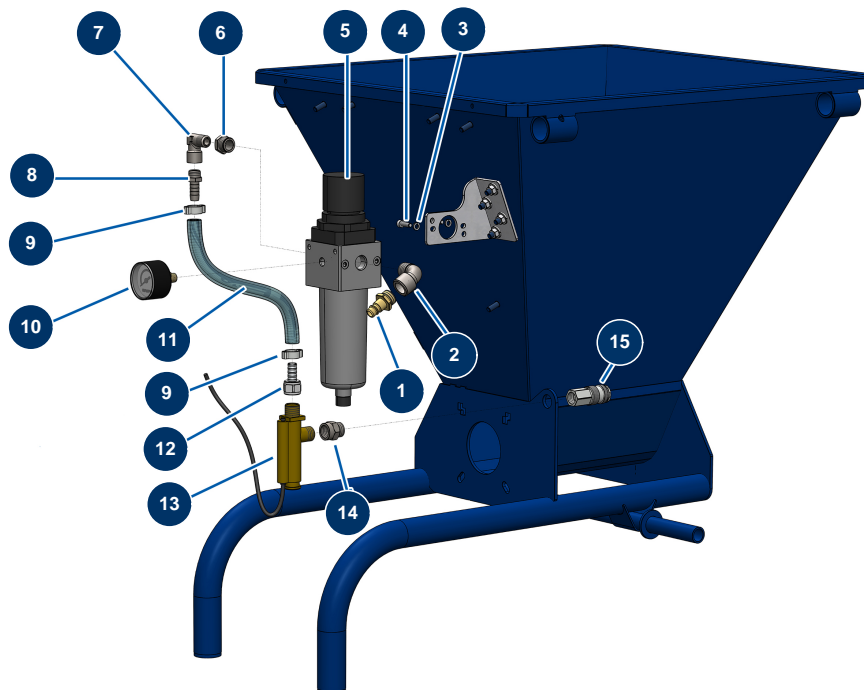

## COMPACT-PRO 25 CLASSIC V3 spraying machine - Air circuit

### Détails des pièces

Pos.	Référence	Désignation
1	70044	3/8" outer threaded male quick fit coupling
2	30120	Elbow BP 90° 3/8 MaleC x 3/8 FemaleD
3	12458	Grower washer ø 5
4	90160	5 x 16 cylindrical head screw
5	90756	Superimposed 3/8" regulator filter
6	90242	3/8" MaleC x 1/4" FemaleD low-pressure reduction
7	30121	90° low-pressure elbow 1/4 MaleC x 1/4 FemaleD
8	80094	1/4" corrugated outer threaded coupling Ø 10
9	80429	Ear clamp 15 x 18
10	80023	Axial manometer 1/8 conical 40 mm 0 to 10 bar
11	50003	Clear braided PVC hose Ø 10 x 16 by the metre
12	70066	Rotating connector 3/8" corrugated Ø 10
13	30005	Flowmeter for EUROPRO 4-6-8-14 and 24 P

Pos.	Référence	Désignation
14	91053	3/8" MaleD x 3/8" FemaleD low-pressure nipple
15	12007	F ball bearing quick-fit attachment 200 bars 3/8 F