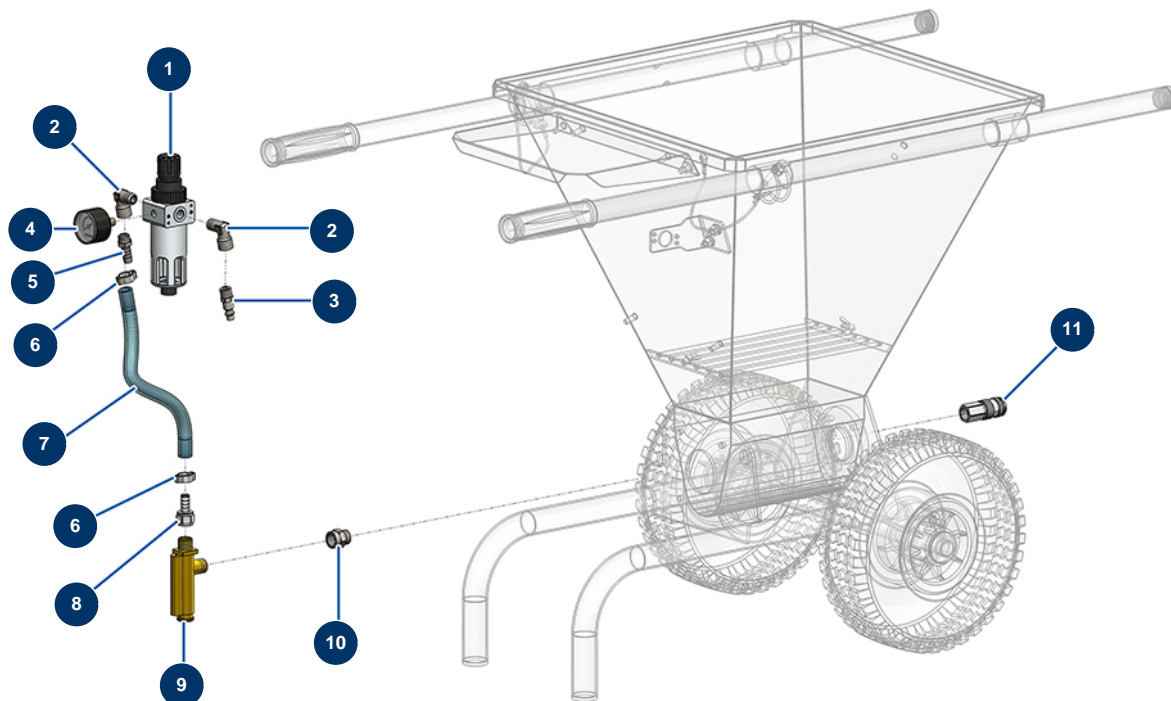

## MK 20 - 230V complete spraying machine - Air circuit

### Détails des pièces

Pos.	Référence	Désignation
1	90014	Superimposed 1/4" regulator filter
2	30121	90° low-pressure elbow 1/4 MaleC x 1/4 FemaleD
3	80089	Male quick fit coupling outer threaded 1/4" Ø 6
4	80023	Axial manometer 1/8 conical 40 mm 0 to 10 bar
5	80094	1/4" corrugated outer threaded coupling Ø 10
6	80429	Ear clamp 15 x 18
7	50003	Clear braided PVC hose Ø 10 x 16 by the metre
8	70066	Rotating connector 3/8" corrugated Ø 10
9	30005	Flowmeter for EUROPRO 4-6-8-14 and 24 P
10	91053	3/8" MaleD x 3/8" FemaleD low-pressure nipple
11	12007	F ball bearing quick-fit attachment 200 bars 3/8 F