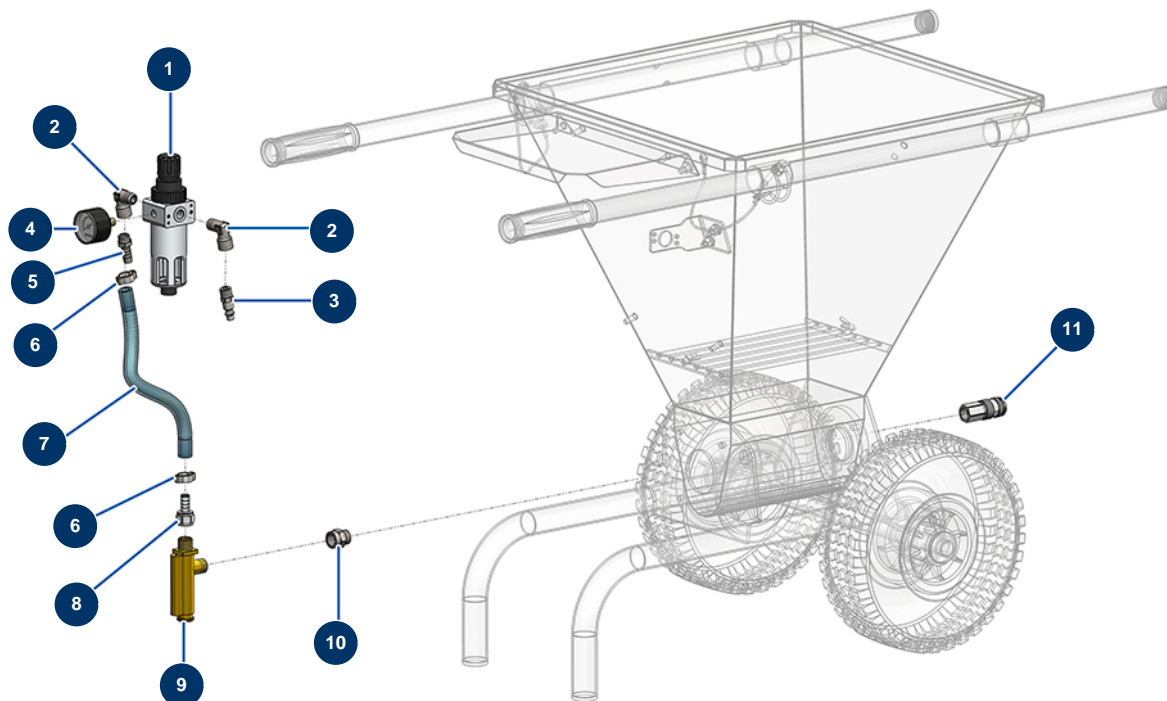

MK 20 - 230V complete spraying machine - Air circuit

Détails des pièces

Pos.	Référence	Désignation
1	90014	Superimposed 1/4" regulator filter
2	30121	90° low-pressure elbow 1/4 MaleC x 1/4 FemaleD
3	80089	Male quick fit coupling outer threaded 1/4" Ø 6
4	80023	Axial manometer 1/8 conical 40 mm 0 to 10 bar
5	80094	1/4" corrugated outer threaded coupling Ø 10
6	80429	Ear clamp 15 x 18
7	50003	Clear braided PVC hose Ø 10 x 16 by the metre
8	70066	Rotating connector 3/8" corrugated Ø 10
9	30005	Flowmeter for EUROPRO 4-6-8-14 and 24 P
10	91053	3/8" MaleD x 3/8" FemaleD low-pressure nipple
11	12007	F ball bearing quick-fit attachment 200 bars 3/8 F