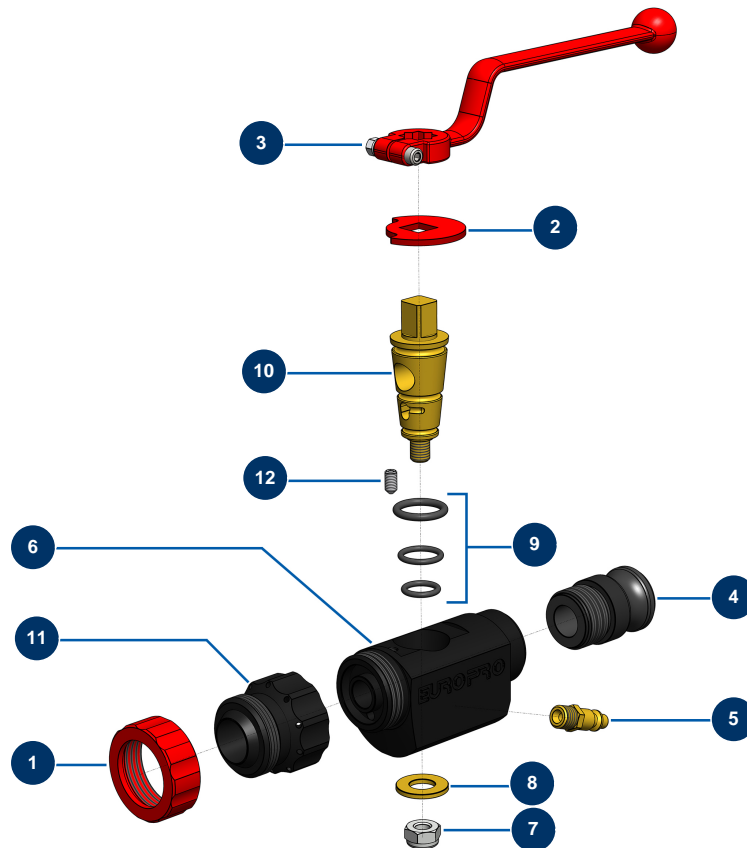

E.W.I. - ABS spray lance - General view

Détails des pièces

Pos.	Référence	Désignation
1	10031	Aluminium lance ring red
2	10030	Stop washer
3	20003	Red bend handle for lance (square of 14)
4	10280	1" x M 30/150 alu adapter for 8, 14, 24 and CP30 lance
5	70043	1/4" outer threaded male quick-connector
6	10028	ABS lance body block
7	60013	M 10 nylstop nut
8	10032	Lance washer
9	80154	EUROPRO spraying machine lance gasket kit
10	10029	Lance brass cone
11	M10062	Exhaust air ring
12	30371	ABS lance countersunk screw