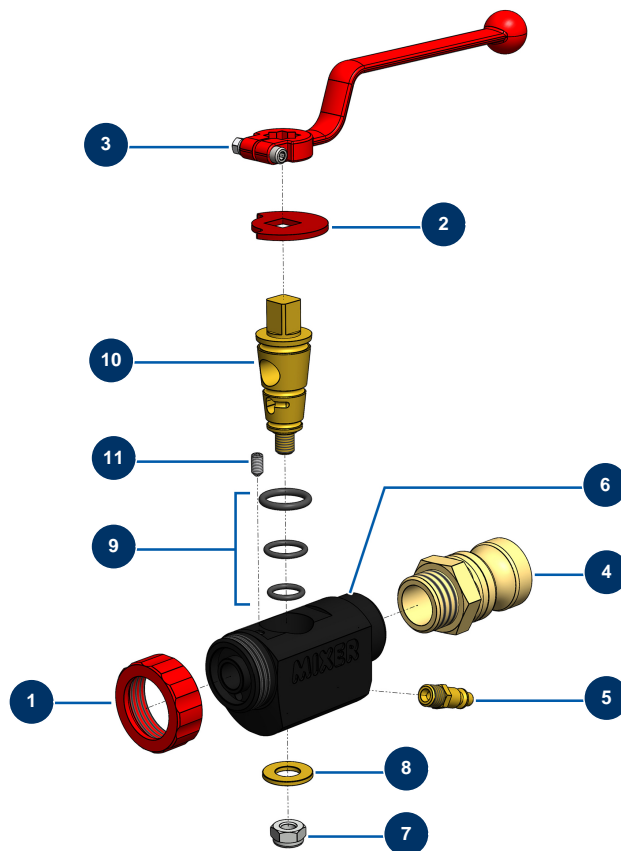

MIXER - ABS spray lance with 1" steel adaptor & air connector - General view

Détails des pièces

Pos.	Référence	Désignation
1	10031	Aluminium lance ring red
2	10030	Stop washer
3	20003	Red bend handle for lance (square of 14)
4	11954	1" steel adapter, outer threaded 1"
5	70043	1/4" outer threaded male quick-connector
6	M10037	1" steel adapter, inner threaded 1"
7	60013	M 10 nylstop nut
8	10032	Lance washer
9	80154	EUROPRO spraying machine lance gasket kit
10	10029	Lance brass cone
11	30371	ABS lance countersunk screw