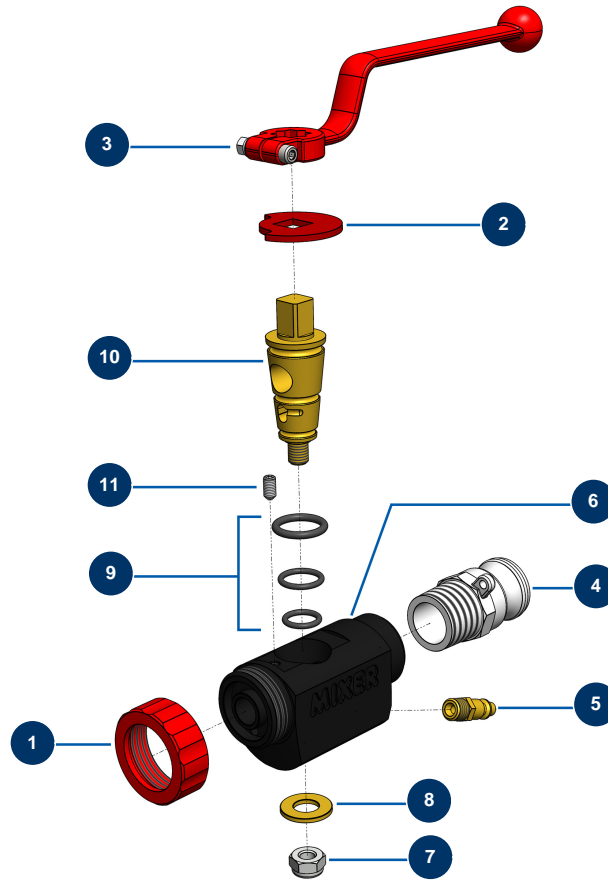

MIXER - ABS spray lance with 1" aluminium adaptor & air connector - General view

Détails des pièces

Pos.	Référence	Désignation
1	10031	Aluminium lance ring red
2	10030	Stop washer
3	20003	Red bend handle for lance (square of 14)
4	70008	1" outer threaded adapter for 8-14 and 24P
5	70043	1/4" outer threaded male quick-connector
6	M10037	
7	60013	M 10 nylstop nut
8	10032	Lance washer
9	80154	EUROPRO spraying machine lance gasket kit
10	10029	Lance brass cone
11	30371	ABS lance countersunk screw