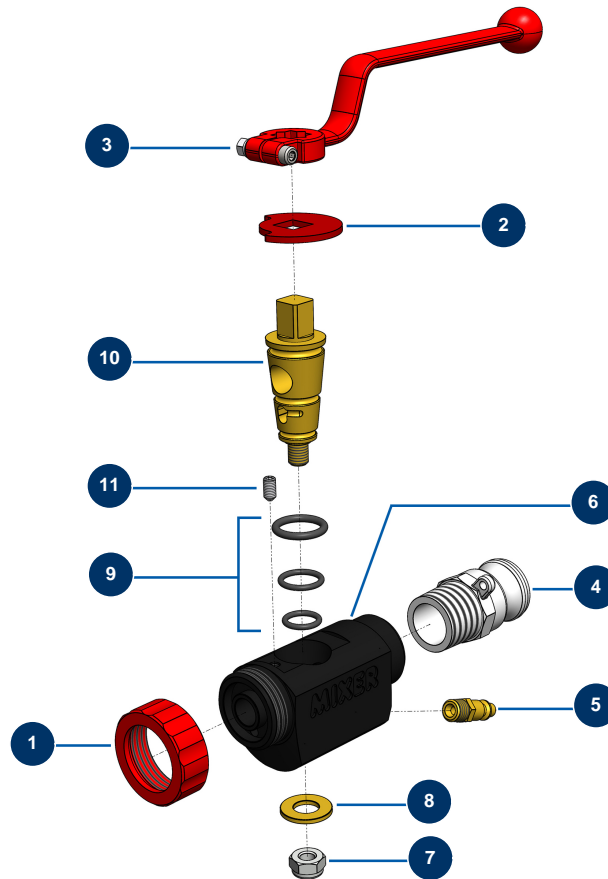

MIXER - ABS spray lance with 1" aluminium adaptator & air connector - General view

Détails des pièces

Pos.	Référence	Désignation
1	10031	Aluminium lance ring red
2	10030	Stop washer
3	20003	Red bend handle for lance (square of 14)
4	70008	1" outer threaded adapter for 8-14 and 24P
5	70043	1/4" outer threaded male quick-connector
6	M10037	
7	60013	M 10 nylstop nut
8	10032	Lance washer
9	80154	EUROPRO spraying machine lance gasket kit
10	10029	Lance brass cone
11	30371	ABS lance countersunk screw