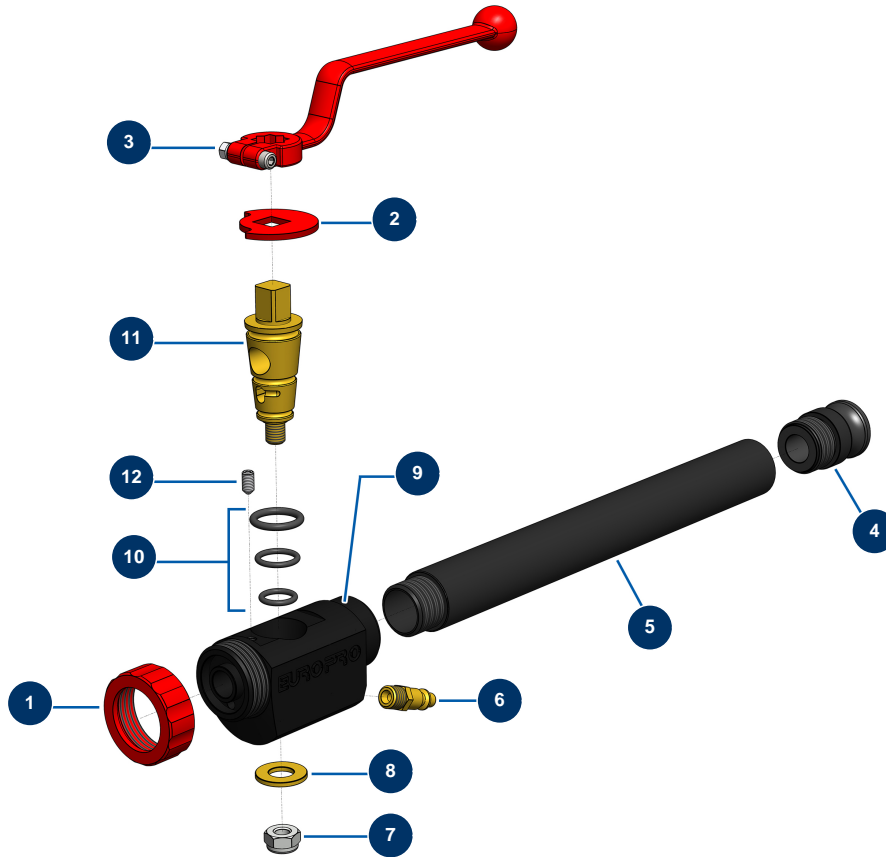

### 30 cm ABS spray lance - General view

#### Détails des pièces

Pos.	Référence	Désignation
1	10031	Aluminium lance ring red
2	10030	Stop washer
3	20003	Red bend handle for lance (square of 14)
4	10280	1" x M 30/150 alu adapter for 8, 14, 24 and CP30 lance
5	M10662	
6	70043	1/4" outer threaded male quick-connector
7	60013	M 10 nylstop nut
8	10032	Lance washer
9	10028	ABS lance body block
10	80154	EUROPRO spraying machine lance gasket kit
11	10029	Lance brass cone
12	30371	ABS lance countersunk screw