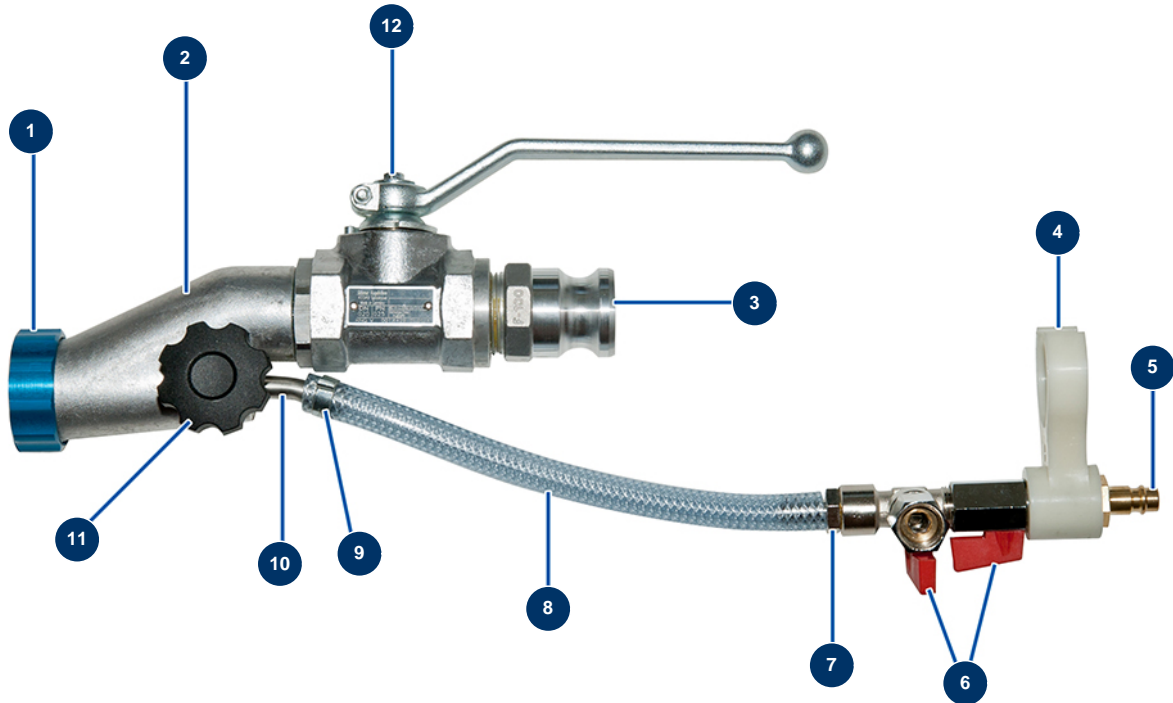

## Spray lance with BOHMER valve and 1" aluminium adapter - General view

### Détails des pièces

Pos.	Référence	Désignation
1	11817	Blue ring for mortar lance
2	12725	Inner threaded 1" aluminium lance machined body
3	70008	1" outer threaded adapter for 8-14 and 24P
4	11506	Traditional lance junction circlip
5	70044	3/8" outer threaded male quick fit coupling
6	30136	3/8" mini lux valve
7	80325	3/8 corrugated outer threaded coupling Ø 10
8	50003	Clear braided PVC hose Ø 10 x 16 by the metre
9	60032	Ear clamp 13 x 15
10	M10326	Lance air injector without hose - C.P 60
11	11514	Plastic thumb wheel M8 x 20
12		12