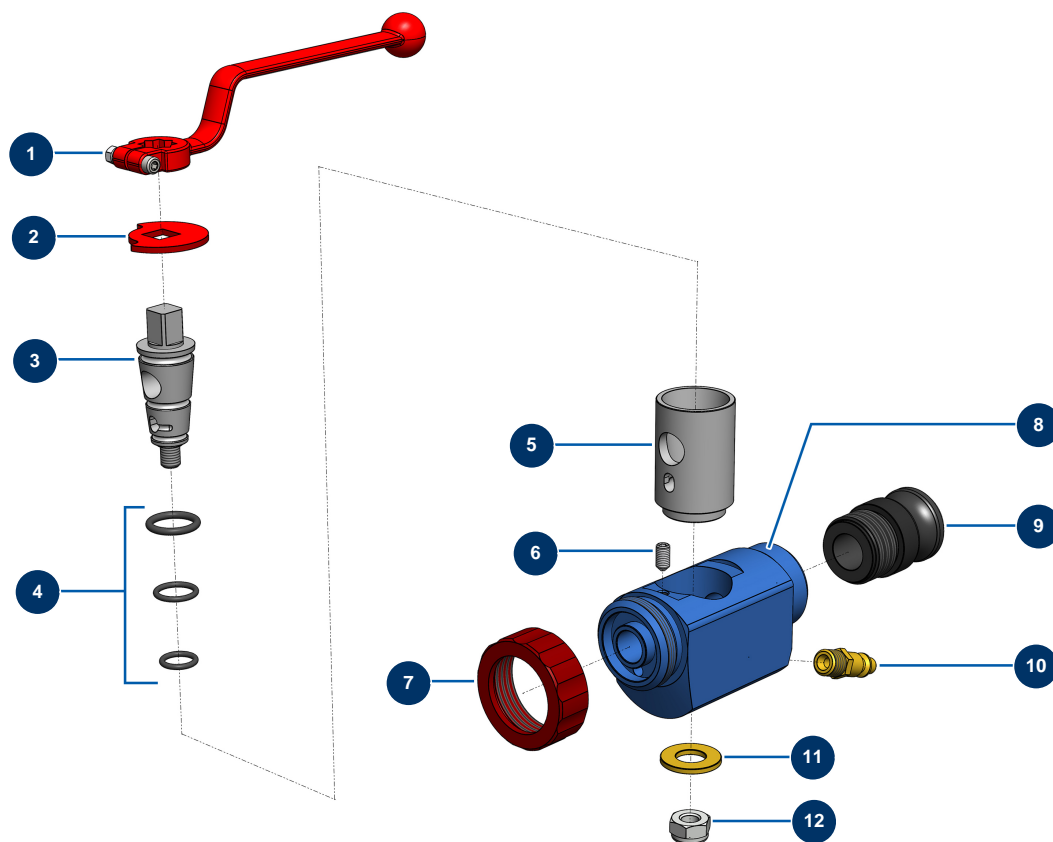

## Abrasive product Aluminium spray lance - General view

### Détails des pièces

Pos.	Référence	Désignation
1	20003	Red bend handle for lance (square of 14)
2	10030	Stop washer
3	M10375	Aluminium lance rotary piston
4	80154	EUROPRO spraying machine lance gasket kit
5	60008	Aluminium lance rotary piston jacket
6	30371	ABS lance countersunk screw
7	10031	Aluminium lance ring red
8	60007	Aluminium lance body
9	10280	1" x M 30/150 alu adapter for 8, 14, 24 and CP30 lance
10	70043	1/4" outer threaded male quick-connector
11	10032	Lance washer
12	60013	M 10 nylstop nut